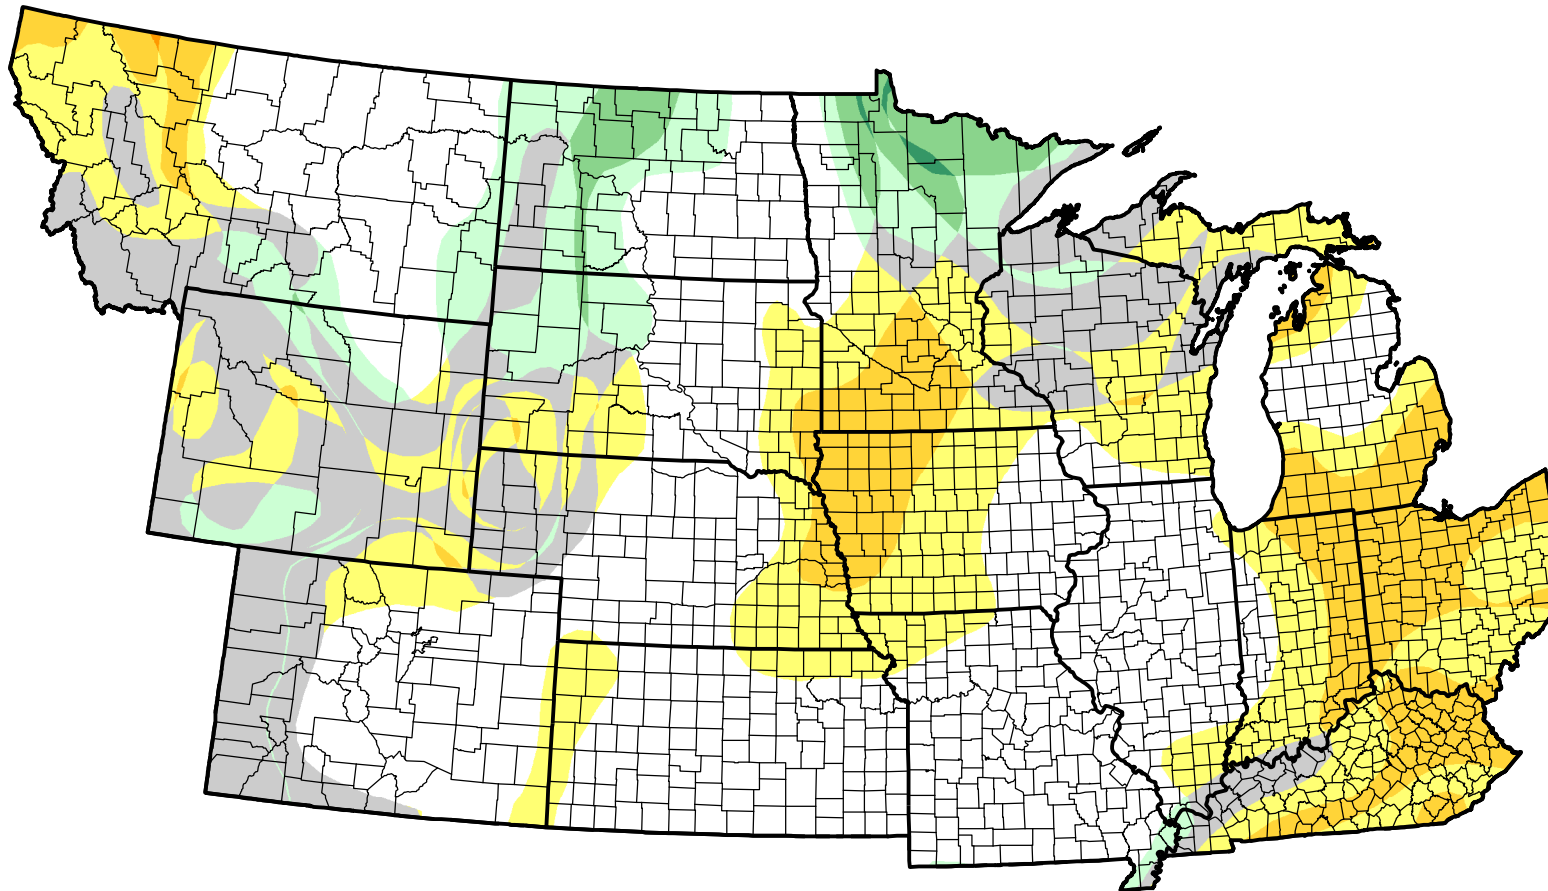

U.S. Drought Monitor Class Change - NWS Central 8 Week

July 17, 2007
compared to
May 24, 2007

droughtmonitor.unl.edu

-  5 Class Degradation
-  4 Class Degradation
-  3 Class Degradation
-  2 Class Degradation
-  1 Class Degradation
-  No Change
-  1 Class Improvement
-  2 Class Improvement
-  3 Class Improvement
-  4 Class Improvement
-  5 Class Improvement