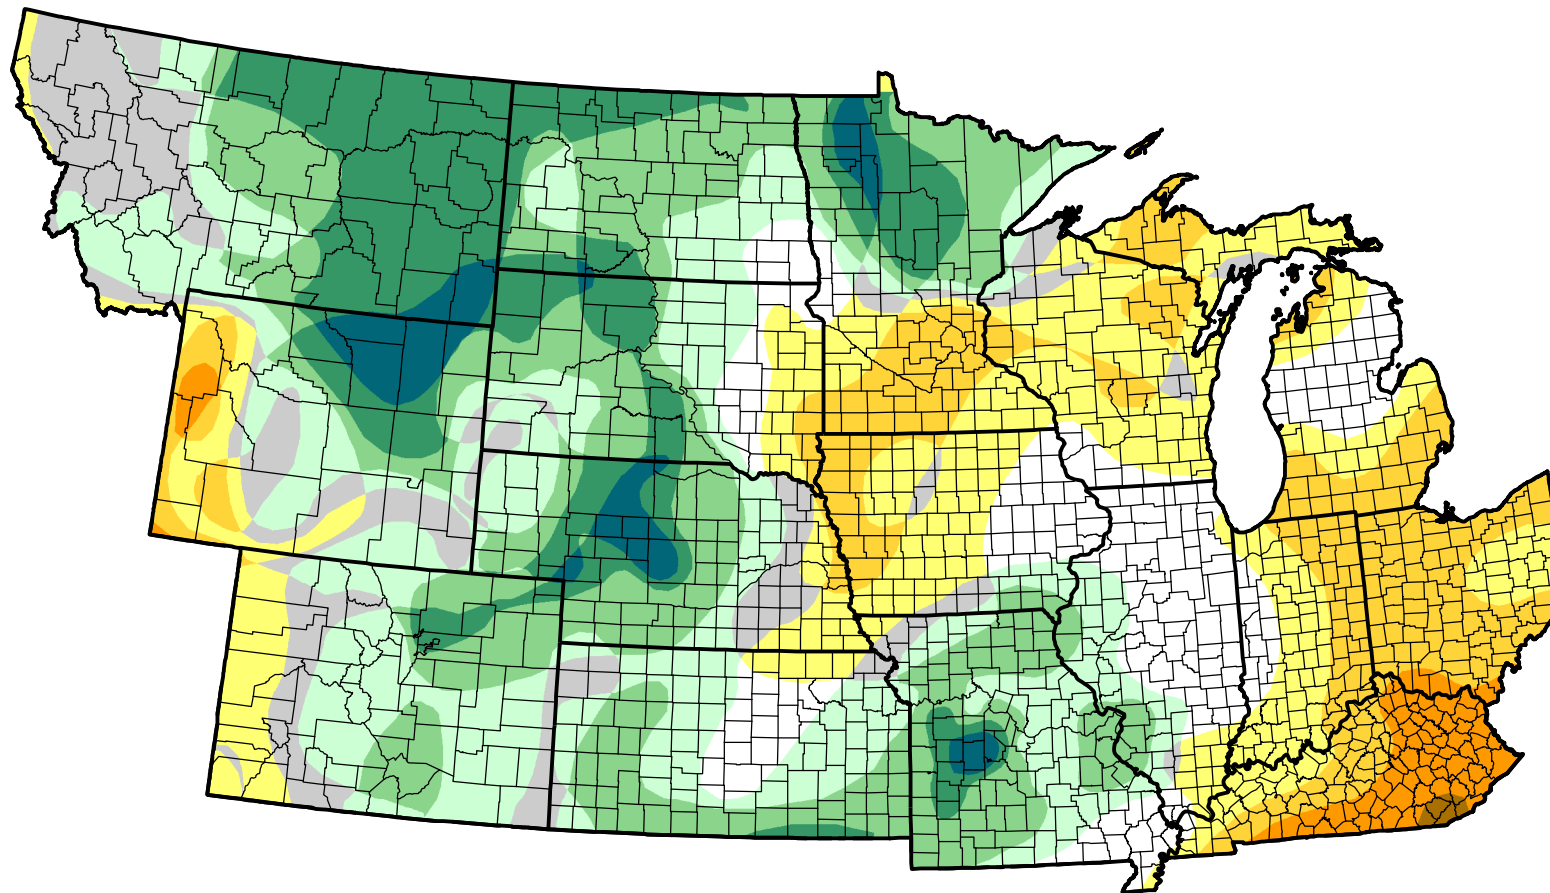

U.S. Drought Monitor Class Change - NWS Central Start of Water Year

July 17, 2007
compared to
September 28, 2006

droughtmonitor.unl.edu

-  5 Class Degradation
-  4 Class Degradation
-  3 Class Degradation
-  2 Class Degradation
-  1 Class Degradation
-  No Change
-  1 Class Improvement
-  2 Class Improvement
-  3 Class Improvement
-  4 Class Improvement
-  5 Class Improvement