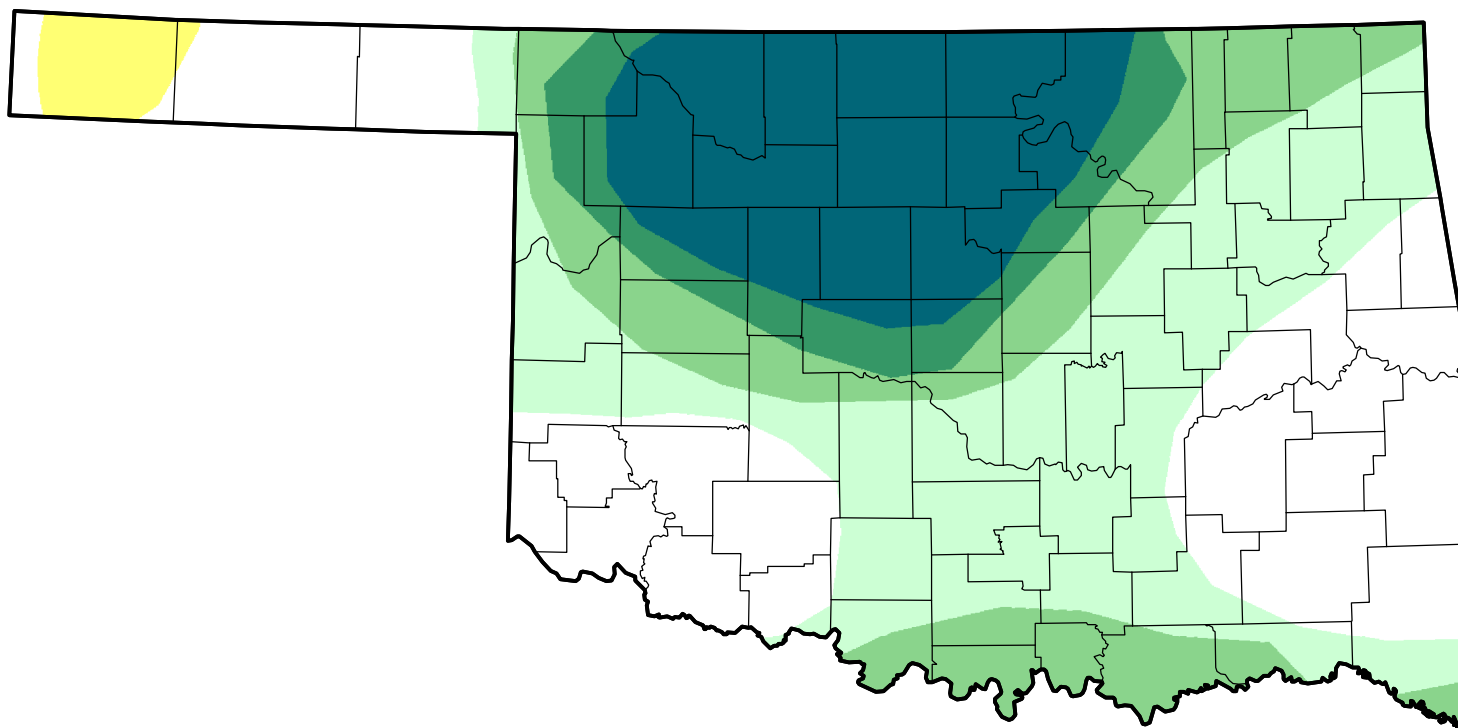

U.S. Drought Monitor Class Change - Oklahoma

Start of Calendar Year

July 17, 2007
compared to
January 4, 2007

droughtmonitor.unl.edu

-  5 Class Degradation
-  4 Class Degradation
-  3 Class Degradation
-  2 Class Degradation
-  1 Class Degradation
-  No Change
-  1 Class Improvement
-  2 Class Improvement
-  3 Class Improvement
-  4 Class Improvement
-  5 Class Improvement