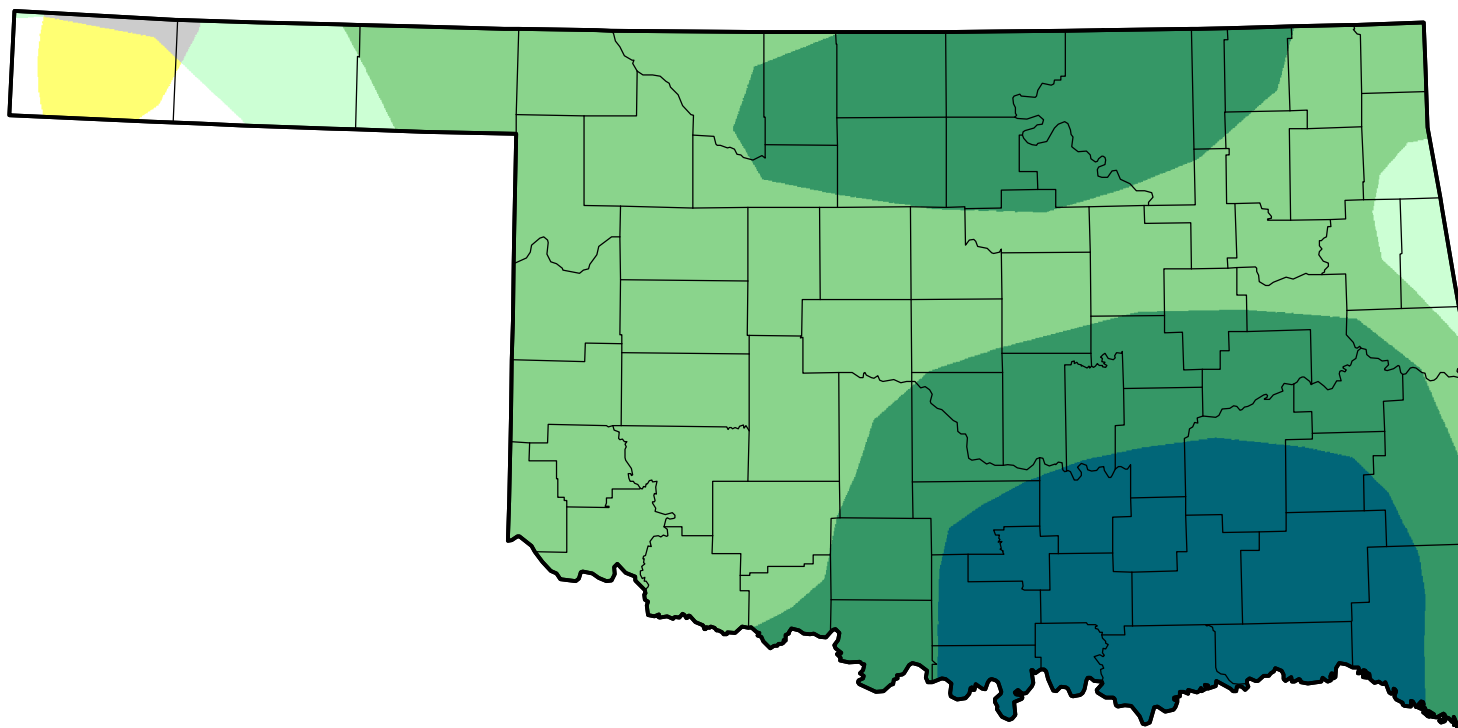

U.S. Drought Monitor Class Change - Oklahoma

Start of Water Year

July 17, 2007
compared to
September 28, 2006

droughtmonitor.unl.edu

-  5 Class Degradation
-  4 Class Degradation
-  3 Class Degradation
-  2 Class Degradation
-  1 Class Degradation
-  No Change
-  1 Class Improvement
-  2 Class Improvement
-  3 Class Improvement
-  4 Class Improvement
-  5 Class Improvement