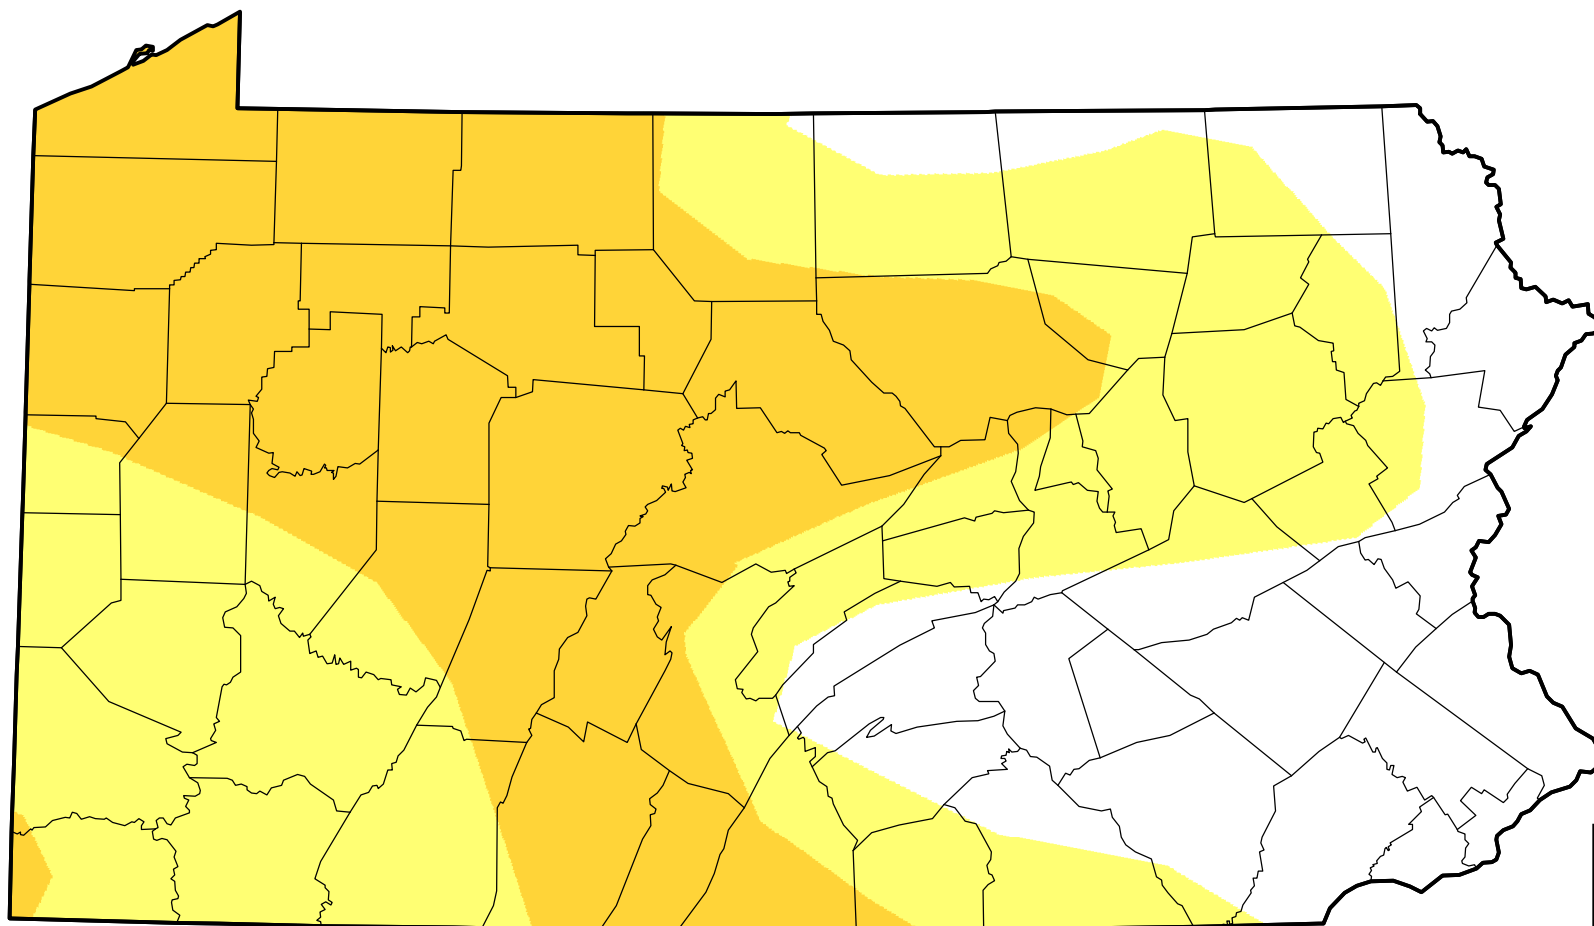

# U.S. Drought Monitor Class Change - Pennsylvania

## 52 Week

**July 17, 2007  
compared to  
July 20, 2006**

[droughtmonitor.unl.edu](http://droughtmonitor.unl.edu)

-  5 Class Degradation
-  4 Class Degradation
-  3 Class Degradation
-  2 Class Degradation
-  1 Class Degradation
-  No Change
-  1 Class Improvement
-  2 Class Improvement
-  3 Class Improvement
-  4 Class Improvement
-  5 Class Improvement