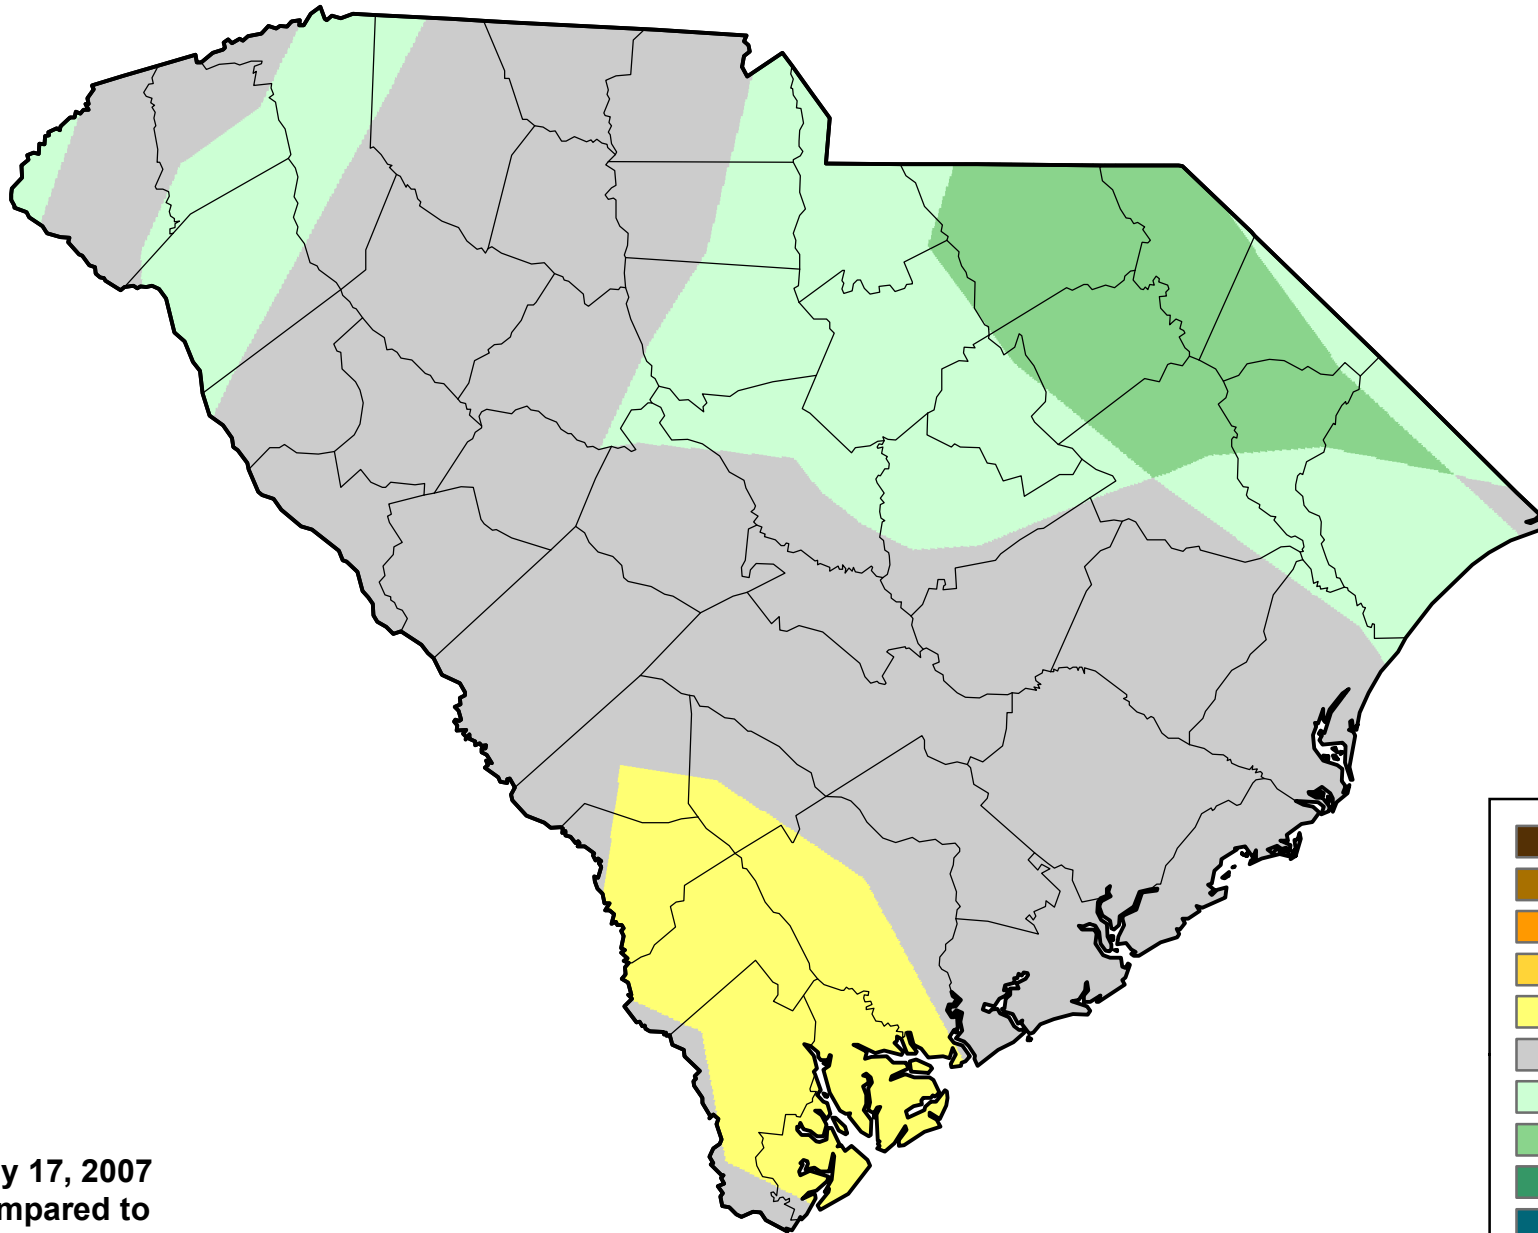

U.S. Drought Monitor Class Change - South Carolina

4 Week

July 17, 2007
compared to
June 21, 2007

droughtmonitor.unl.edu

- | | |
|---|---------------------|
|  | 5 Class Degradation |
|  | 4 Class Degradation |
|  | 3 Class Degradation |
|  | 2 Class Degradation |
|  | 1 Class Degradation |
|  | No Change |
|  | 1 Class Improvement |
|  | 2 Class Improvement |
|  | 3 Class Improvement |
|  | 4 Class Improvement |
|  | 5 Class Improvement |