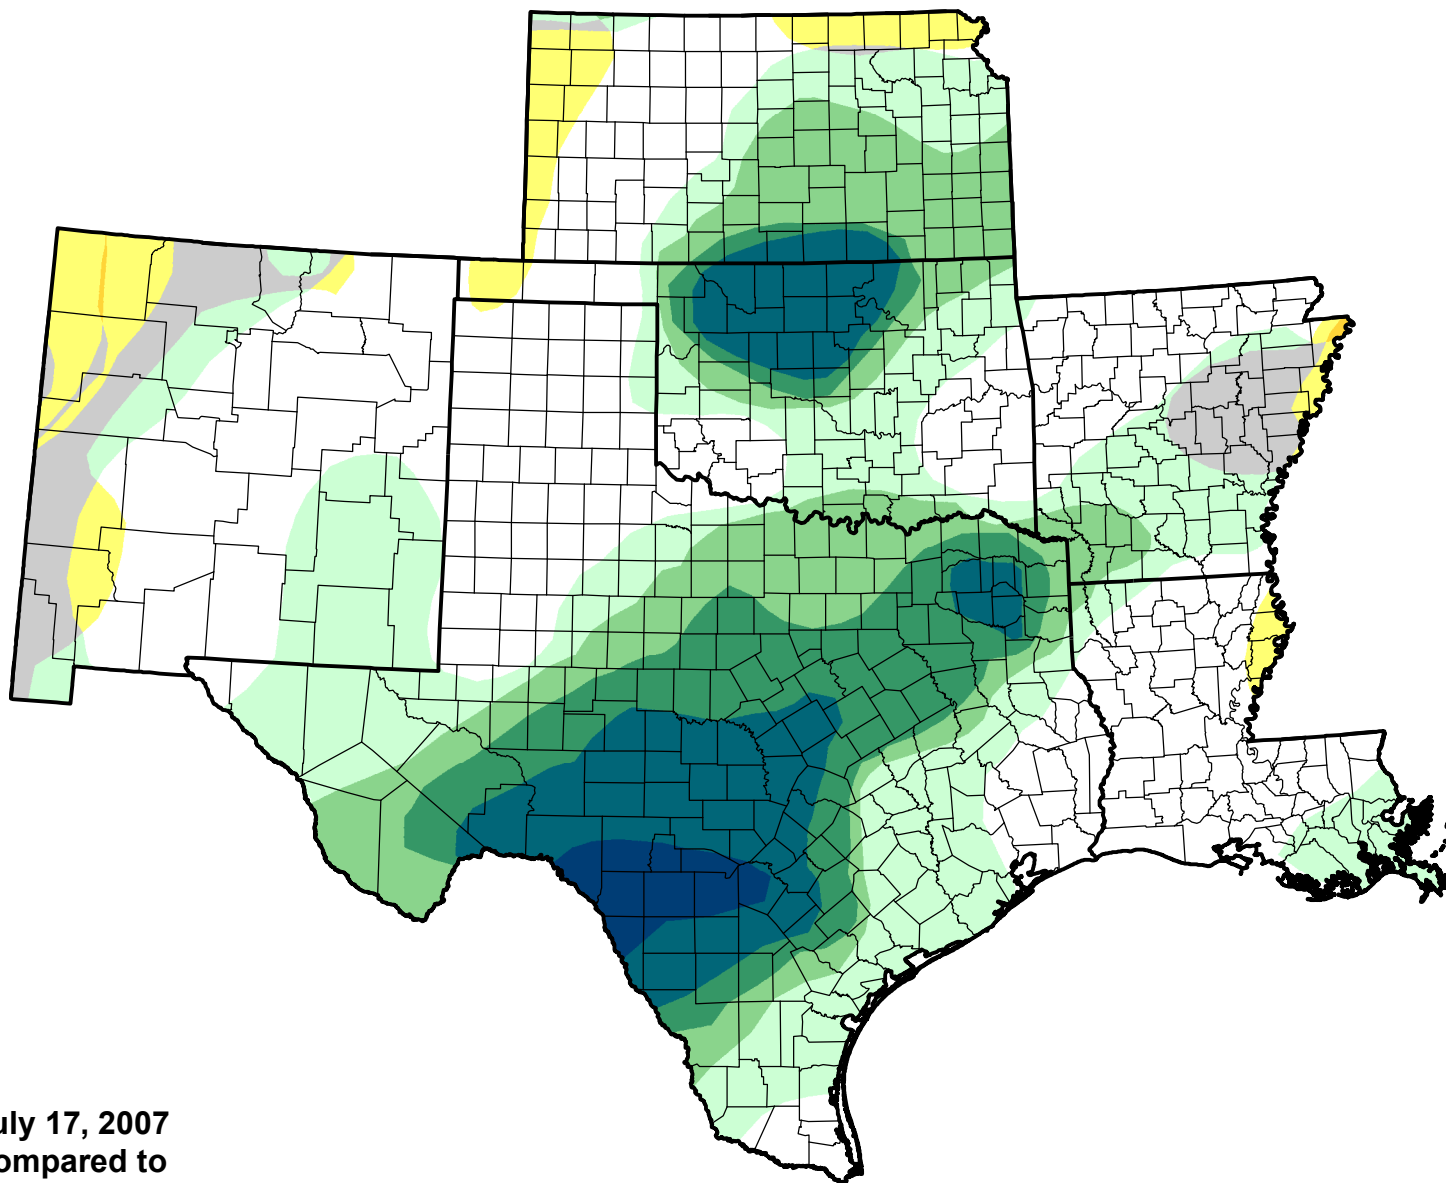

# U.S. Drought Monitor Class Change - SCIPP

Start of Calendar Year

July 17, 2007  
compared to  
January 4, 2007

[droughtmonitor.unl.edu](http://droughtmonitor.unl.edu)

-  5 Class Degradation
-  4 Class Degradation
-  3 Class Degradation
-  2 Class Degradation
-  1 Class Degradation
-  No Change
-  1 Class Improvement
-  2 Class Improvement
-  3 Class Improvement
-  4 Class Improvement
-  5 Class Improvement