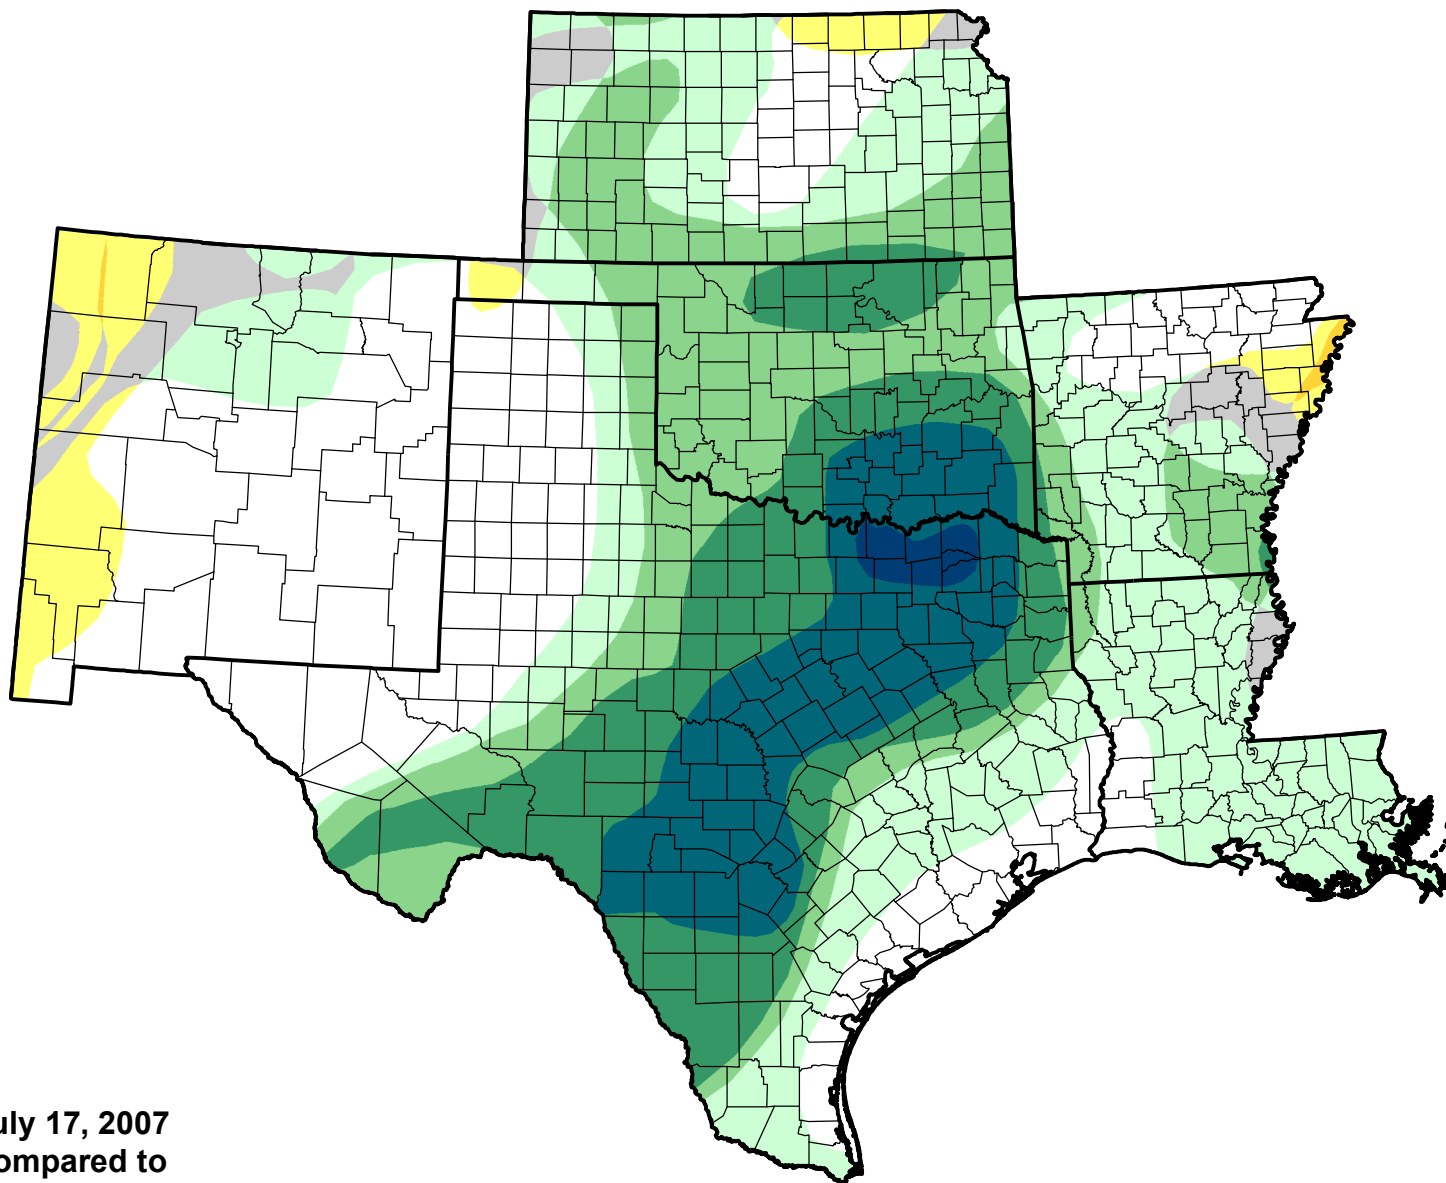

U.S. Drought Monitor Class Change - SCIPP

Start of Water Year

July 17, 2007
compared to
September 28, 2006

droughtmonitor.unl.edu

- 5 Class Degradation
- 4 Class Degradation
- 3 Class Degradation
- 2 Class Degradation
- 1 Class Degradation
- No Change
- 1 Class Improvement
- 2 Class Improvement
- 3 Class Improvement
- 4 Class Improvement
- 5 Class Improvement