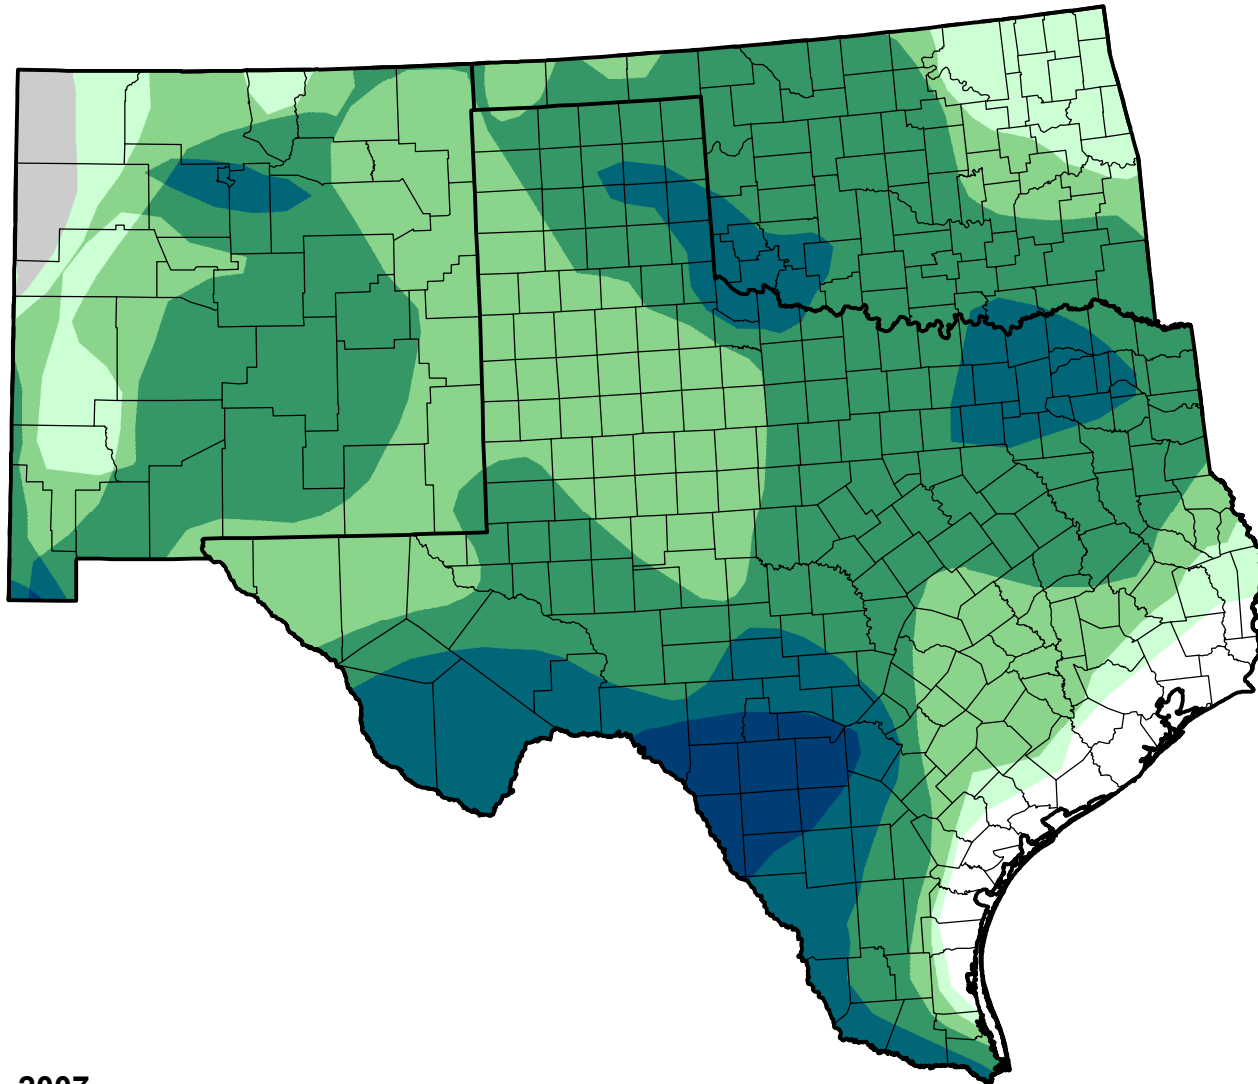

# U.S. Drought Monitor Class Change - Southern Plains RDEWS

52 Week

July 17, 2007  
compared to  
July 20, 2006

[droughtmonitor.unl.edu](http://droughtmonitor.unl.edu)

-  5 Class Degradation
-  4 Class Degradation
-  3 Class Degradation
-  2 Class Degradation
-  1 Class Degradation
-  No Change
-  1 Class Improvement
-  2 Class Improvement
-  3 Class Improvement
-  4 Class Improvement
-  5 Class Improvement