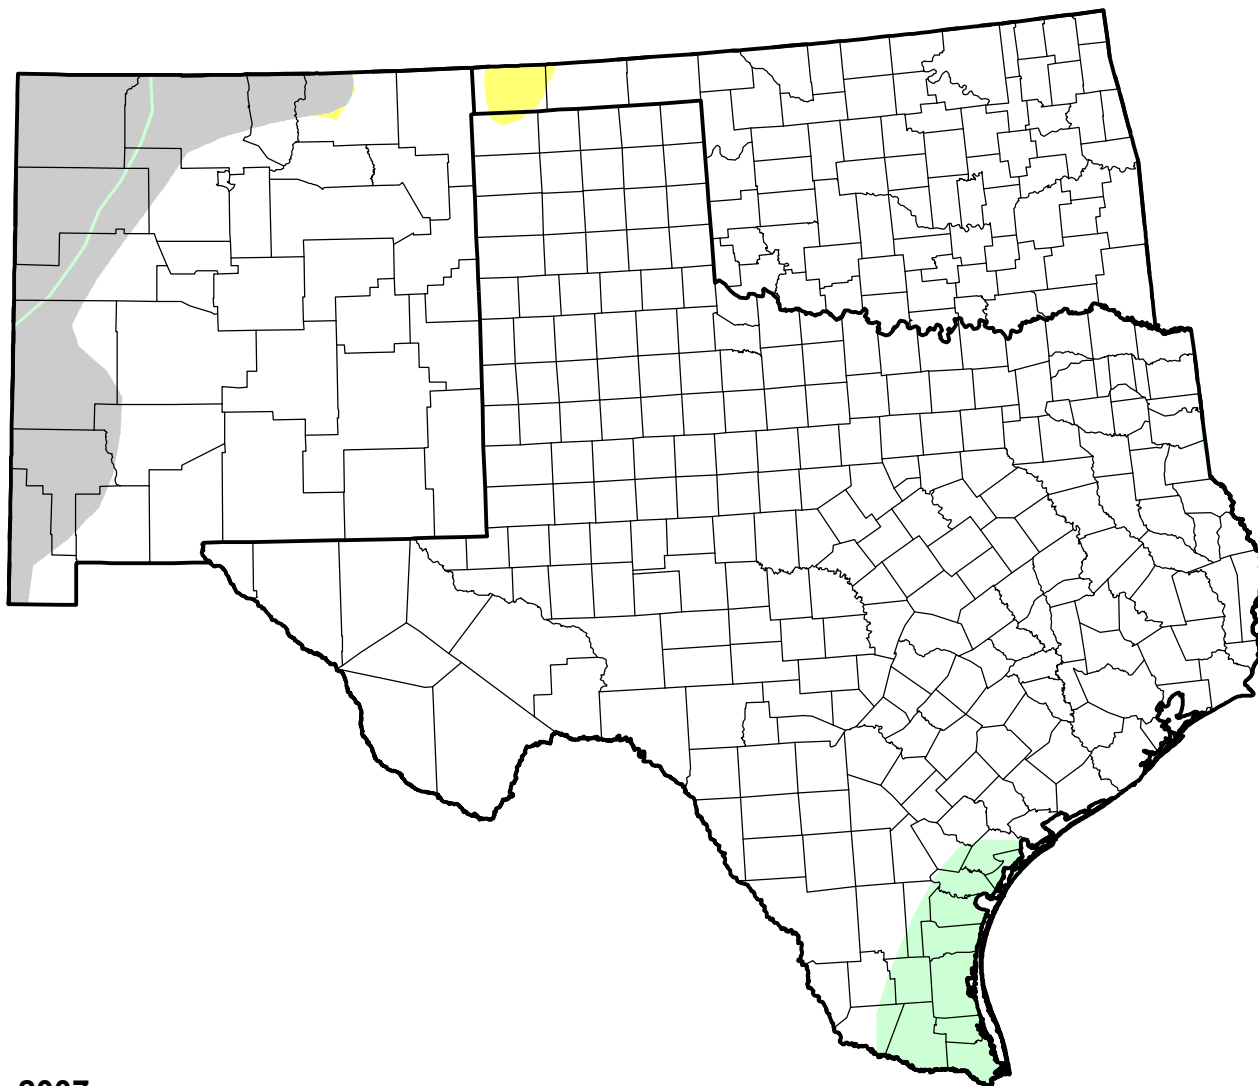

U.S. Drought Monitor Class Change - Southern Plains RDEWS

8 Week

July 17, 2007
compared to
May 24, 2007

droughtmonitor.unl.edu

- 5 Class Degradation
- 4 Class Degradation
- 3 Class Degradation
- 2 Class Degradation
- 1 Class Degradation
- No Change
- 1 Class Improvement
- 2 Class Improvement
- 3 Class Improvement
- 4 Class Improvement
- 5 Class Improvement