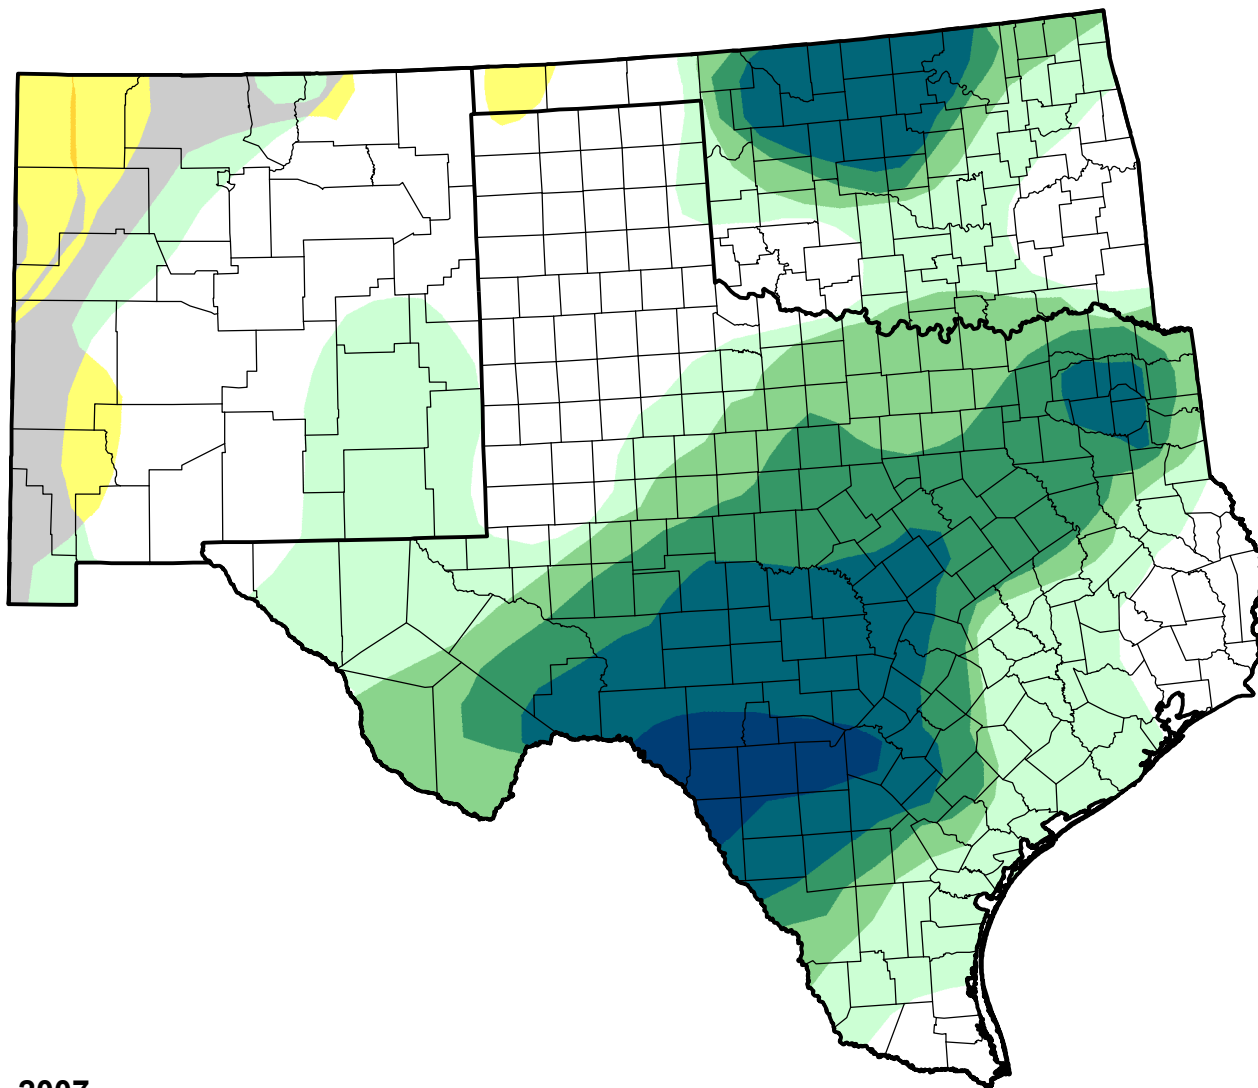

U.S. Drought Monitor Class Change - Southern Plains RDEWS

Start of Calendar Year

July 17, 2007
compared to
January 4, 2007

droughtmonitor.unl.edu

-  5 Class Degradation
-  4 Class Degradation
-  3 Class Degradation
-  2 Class Degradation
-  1 Class Degradation
-  No Change
-  1 Class Improvement
-  2 Class Improvement
-  3 Class Improvement
-  4 Class Improvement
-  5 Class Improvement