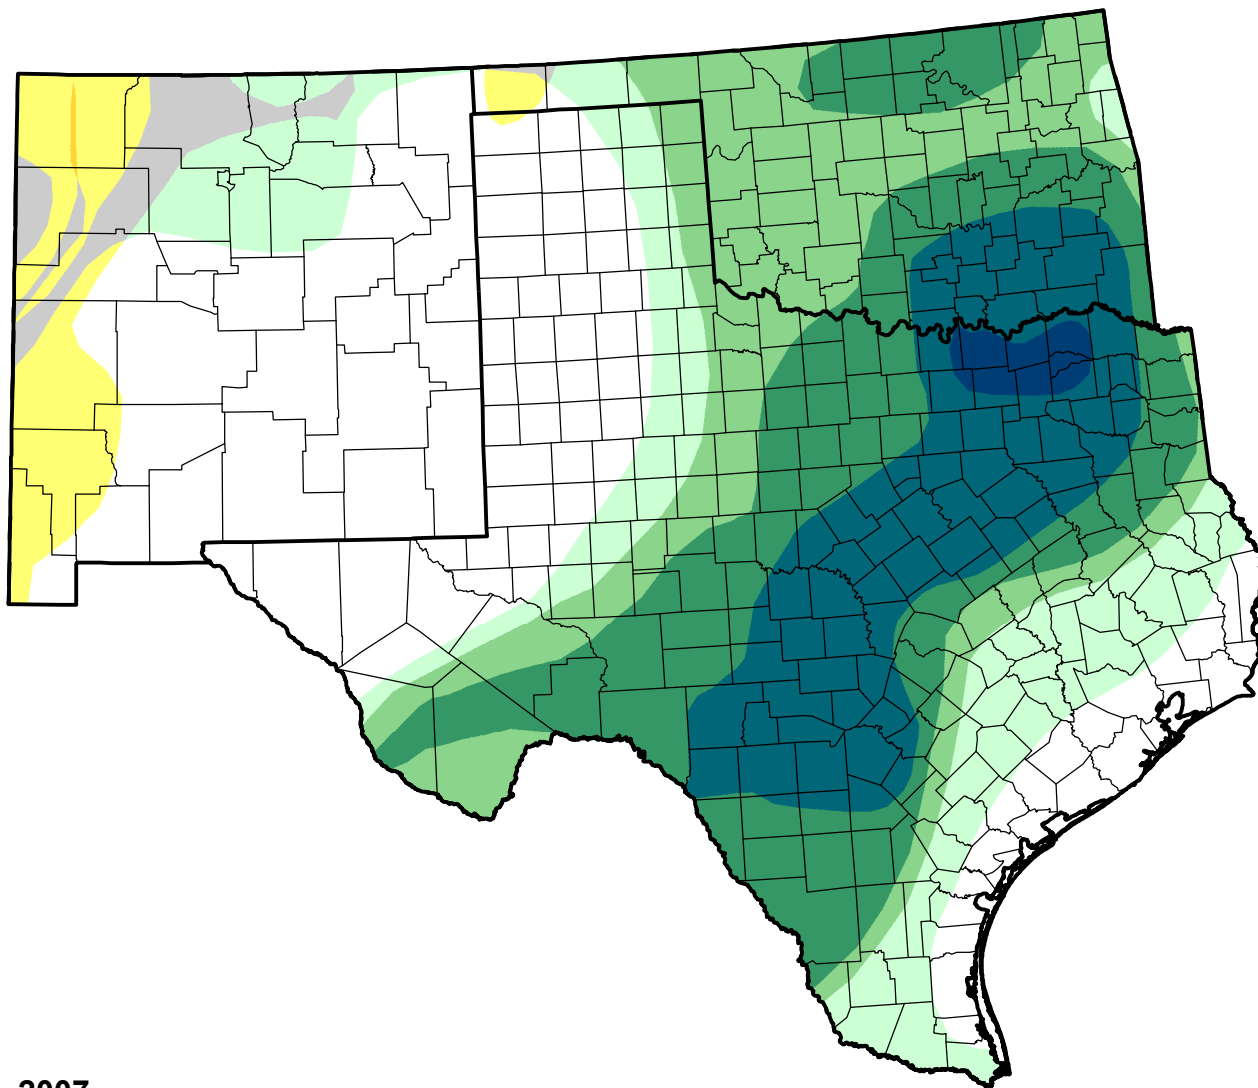

U.S. Drought Monitor Class Change - Southern Plains RDEWS

Start of Water Year

July 17, 2007
compared to
September 28, 2006

droughtmonitor.unl.edu

-  5 Class Degradation
-  4 Class Degradation
-  3 Class Degradation
-  2 Class Degradation
-  1 Class Degradation
-  No Change
-  1 Class Improvement
-  2 Class Improvement
-  3 Class Improvement
-  4 Class Improvement
-  5 Class Improvement