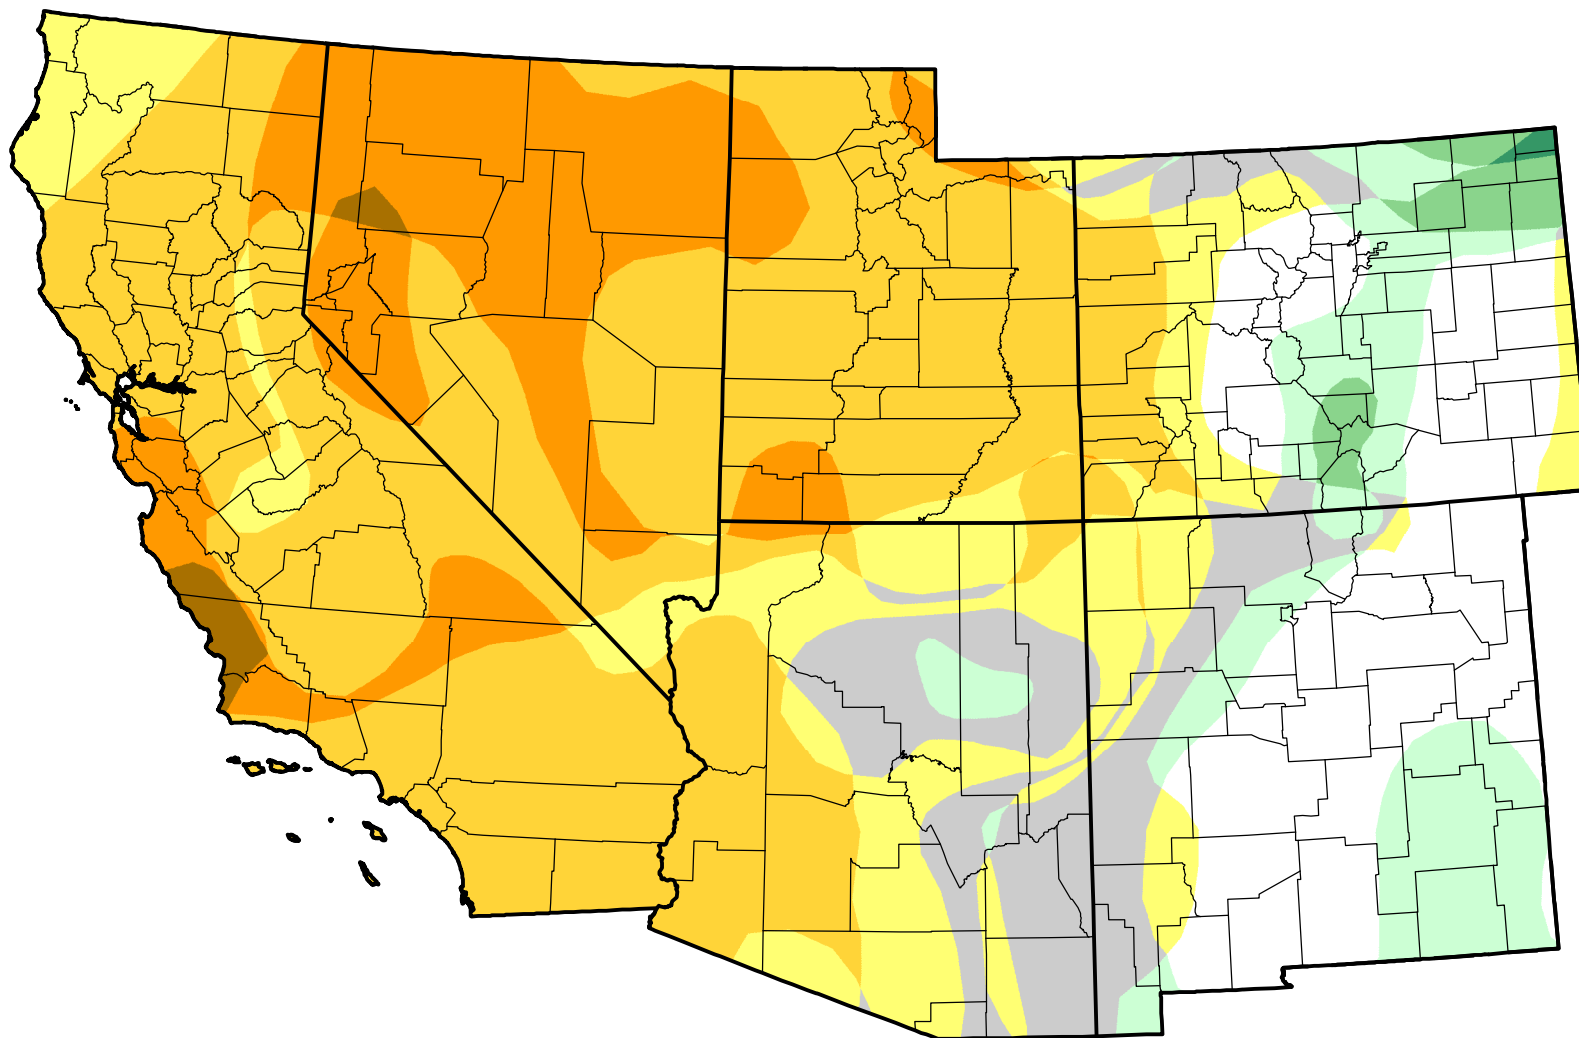

U.S. Drought Monitor Class Change - Southwest

Start of Calendar Year

July 17, 2007
compared to
January 4, 2007

droughtmonitor.unl.edu

-  5 Class Degradation
-  4 Class Degradation
-  3 Class Degradation
-  2 Class Degradation
-  1 Class Degradation
-  No Change
-  1 Class Improvement
-  2 Class Improvement
-  3 Class Improvement
-  4 Class Improvement
-  5 Class Improvement