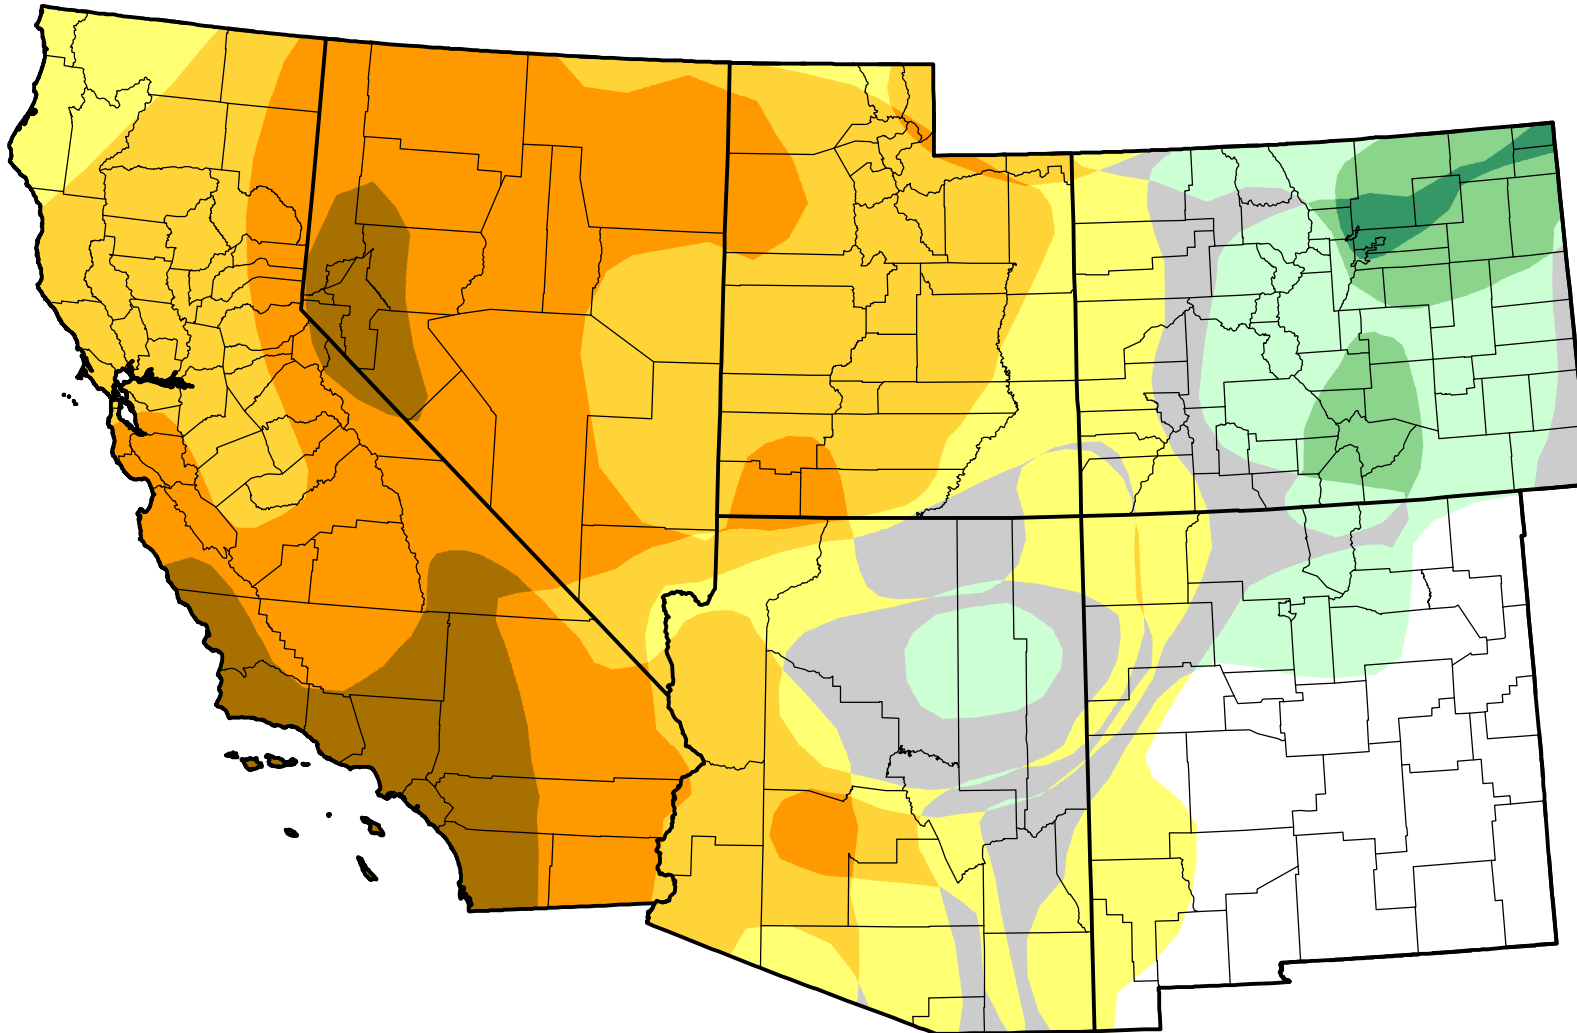

# U.S. Drought Monitor Class Change - Southwest

## Start of Water Year

July 17, 2007  
compared to  
September 28, 2006

[droughtmonitor.unl.edu](http://droughtmonitor.unl.edu)

- 5 Class Degradation
- 4 Class Degradation
- 3 Class Degradation
- 2 Class Degradation
- 1 Class Degradation
- No Change
- 1 Class Improvement
- 2 Class Improvement
- 3 Class Improvement
- 4 Class Improvement
- 5 Class Improvement