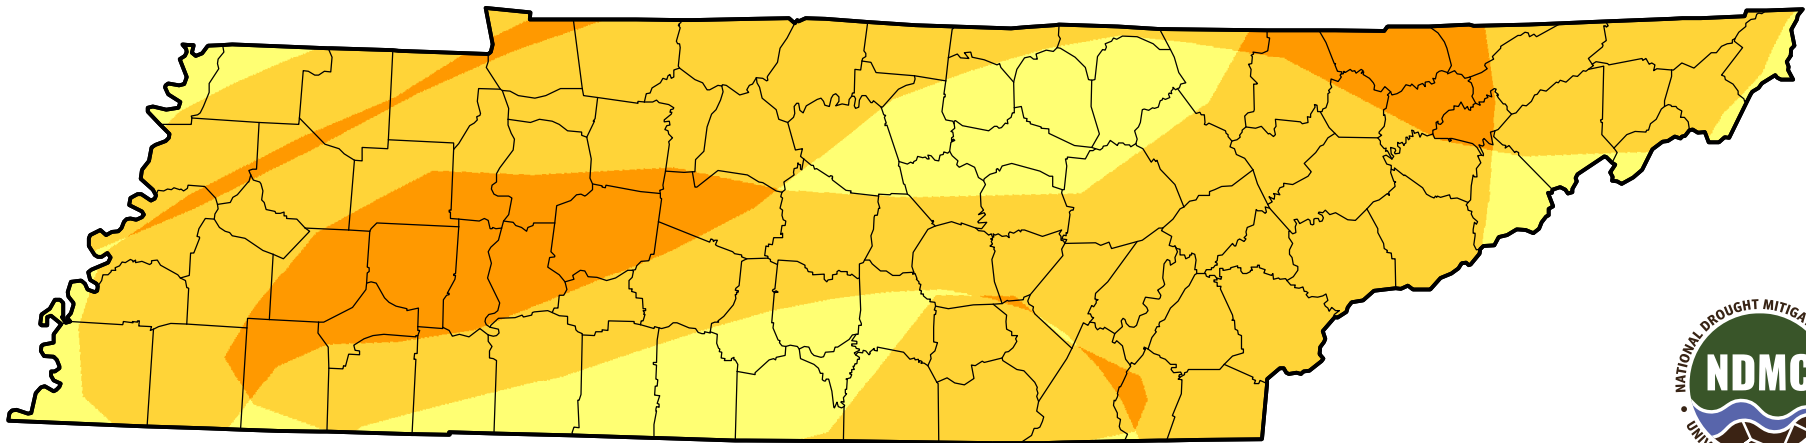

U.S. Drought Monitor Class Change - Tennessee

13 Week

July 17, 2007
compared to
April 19, 2007

droughtmonitor.unl.edu