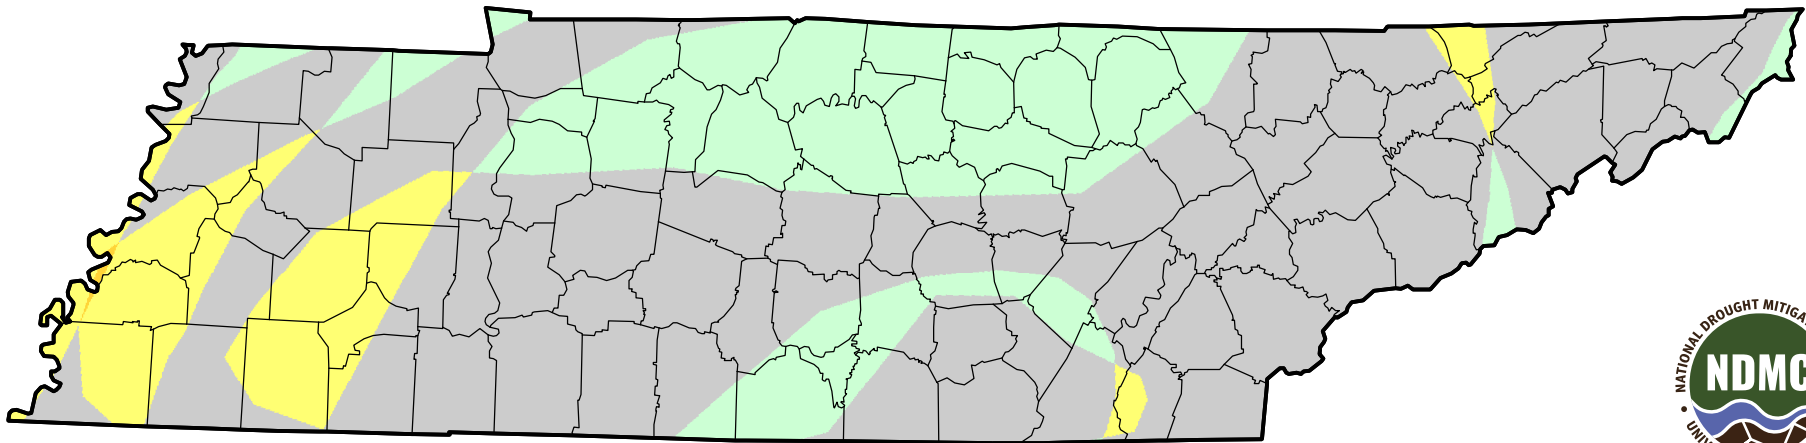

U.S. Drought Monitor Class Change - Tennessee

4 Week

**July 17, 2007
compared to
June 21, 2007**

droughtmonitor.unl.edu