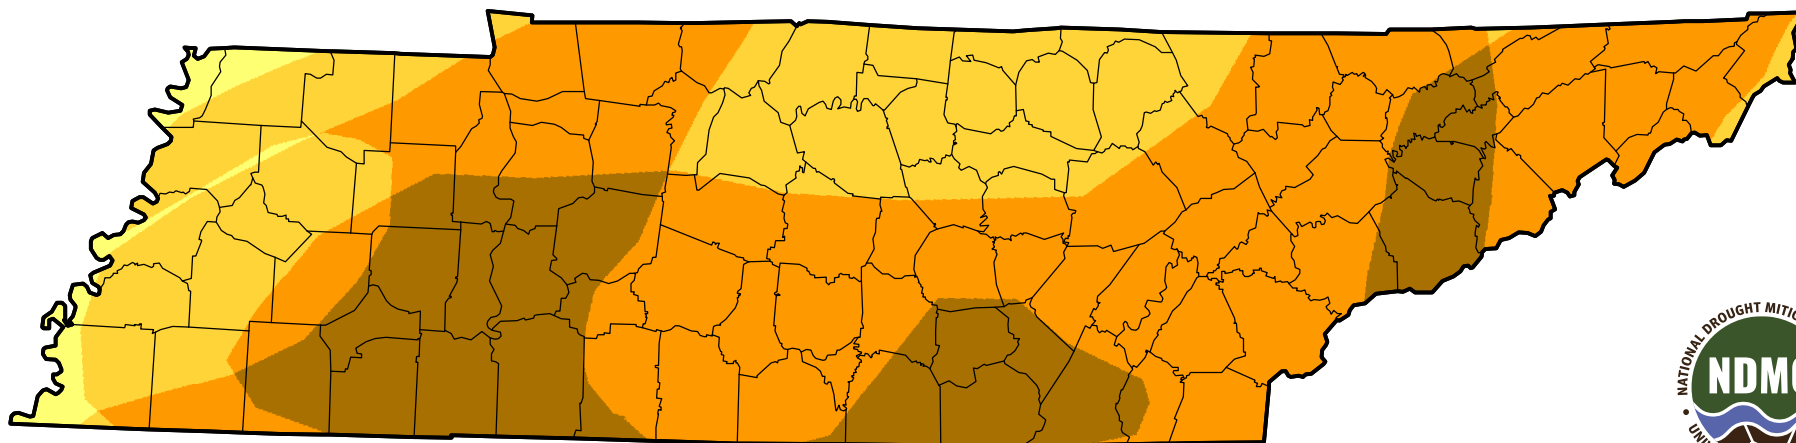

U.S. Drought Monitor Class Change - Tennessee

Start of Calendar Year

July 17, 2007
compared to
January 4, 2007

droughtmonitor.unl.edu

-  5 Class Degradation
-  4 Class Degradation
-  3 Class Degradation
-  2 Class Degradation
-  1 Class Degradation
-  No Change
-  1 Class Improvement
-  2 Class Improvement
-  3 Class Improvement
-  4 Class Improvement
-  5 Class Improvement