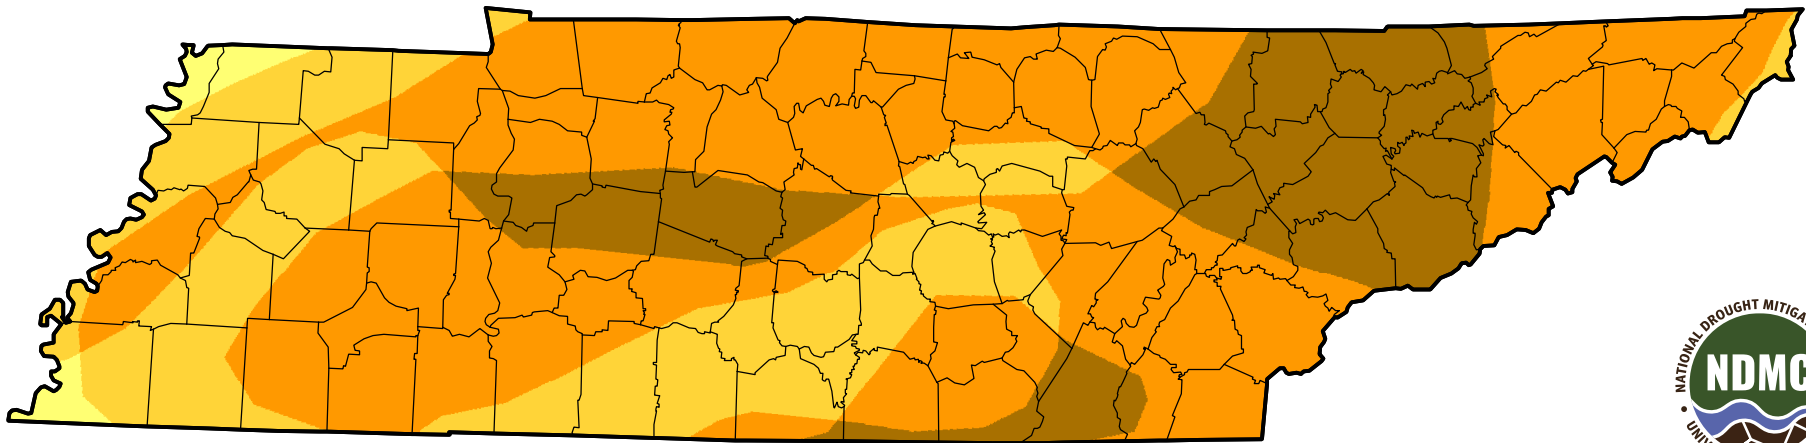

U.S. Drought Monitor Class Change - Tennessee

Start of Water Year

July 17, 2007
compared to
September 28, 2006

droughtmonitor.unl.edu