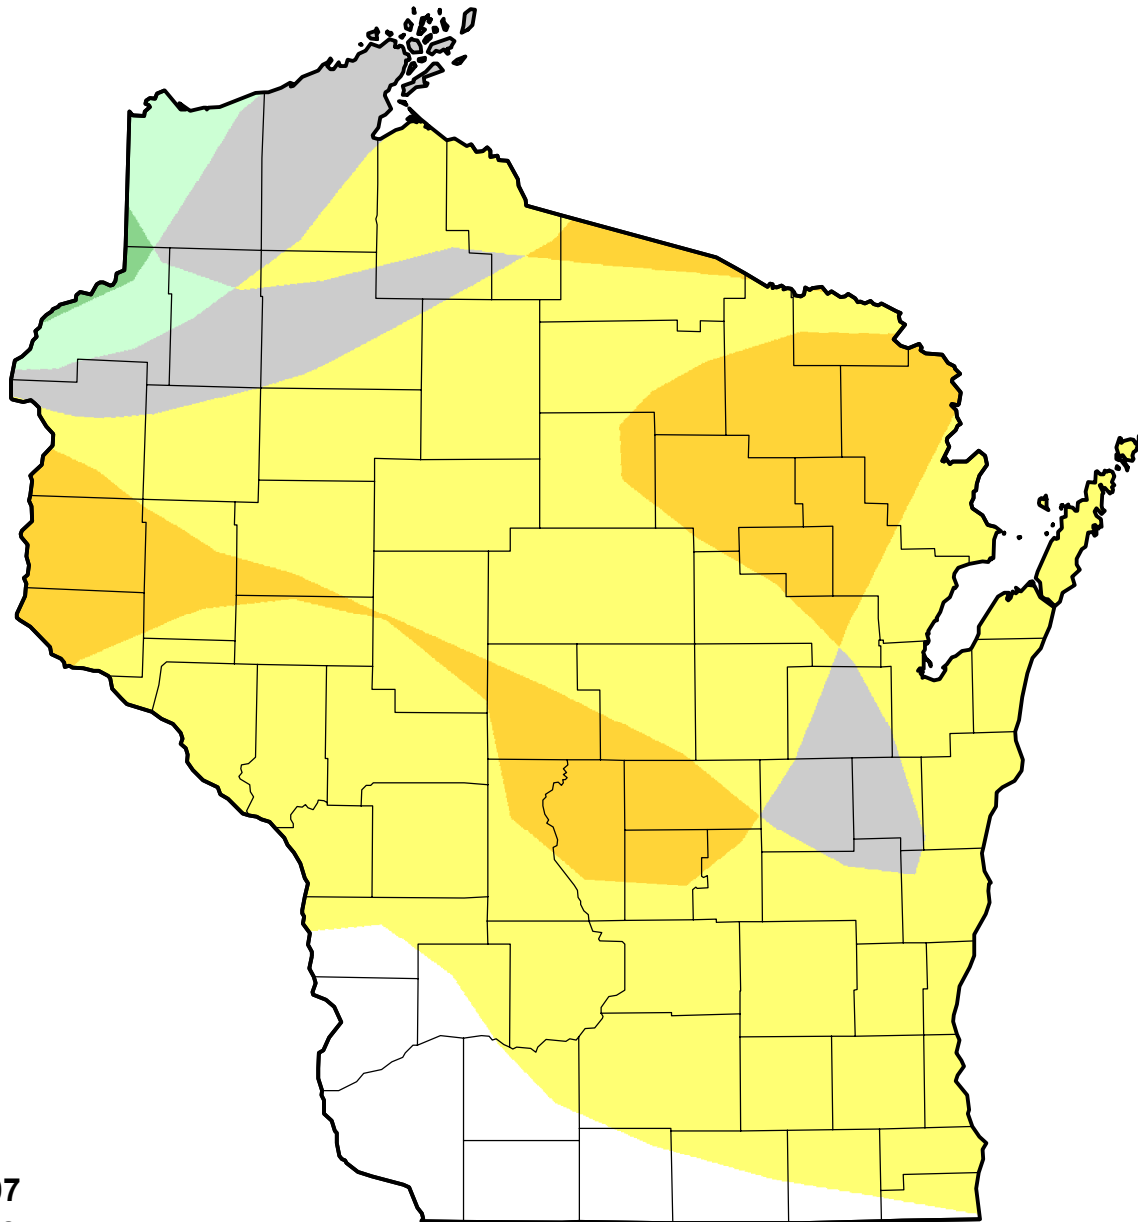

U.S. Drought Monitor Class Change - Wisconsin

Start of Water Year

July 17, 2007
compared to
September 28, 2006

droughtmonitor.unl.edu

-  5 Class Degradation
-  4 Class Degradation
-  3 Class Degradation
-  2 Class Degradation
-  1 Class Degradation
-  No Change
-  1 Class Improvement
-  2 Class Improvement
-  3 Class Improvement
-  4 Class Improvement
-  5 Class Improvement