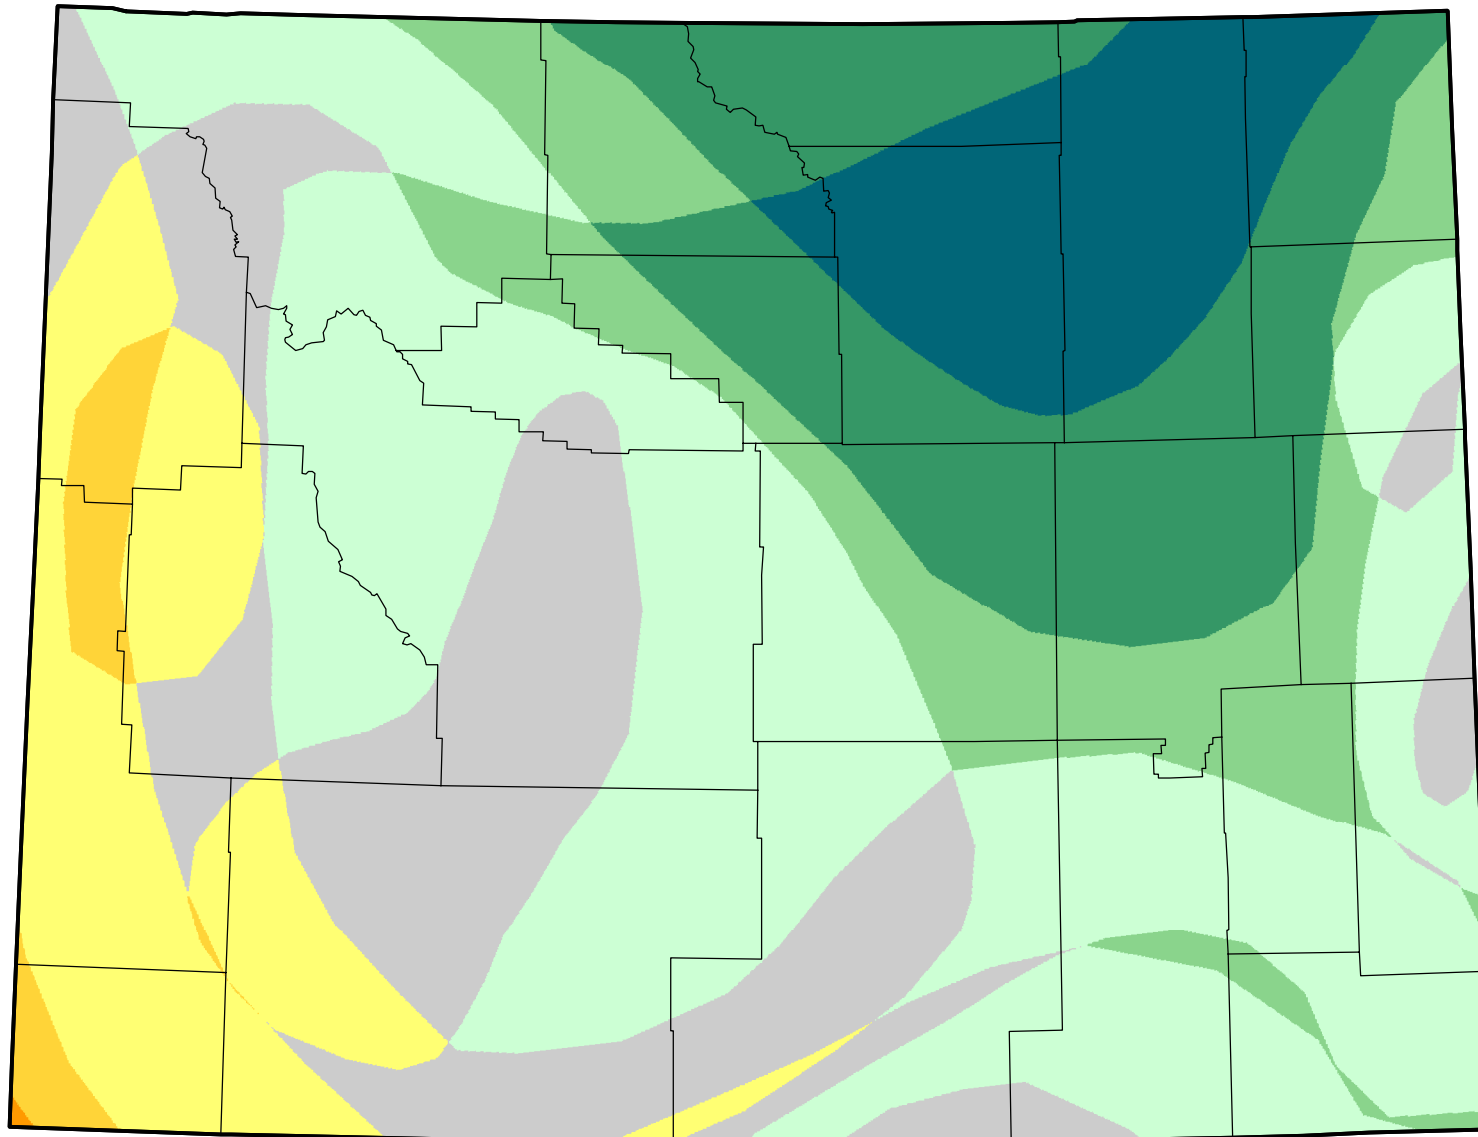

U.S. Drought Monitor Class Change - Wyoming

26 Week

July 17, 2007
compared to
January 18, 2007

droughtmonitor.unl.edu

- | | |
|---|---------------------|
|  | 5 Class Degradation |
|  | 4 Class Degradation |
|  | 3 Class Degradation |
|  | 2 Class Degradation |
|  | 1 Class Degradation |
|  | No Change |
|  | 1 Class Improvement |
|  | 2 Class Improvement |
|  | 3 Class Improvement |
|  | 4 Class Improvement |
|  | 5 Class Improvement |