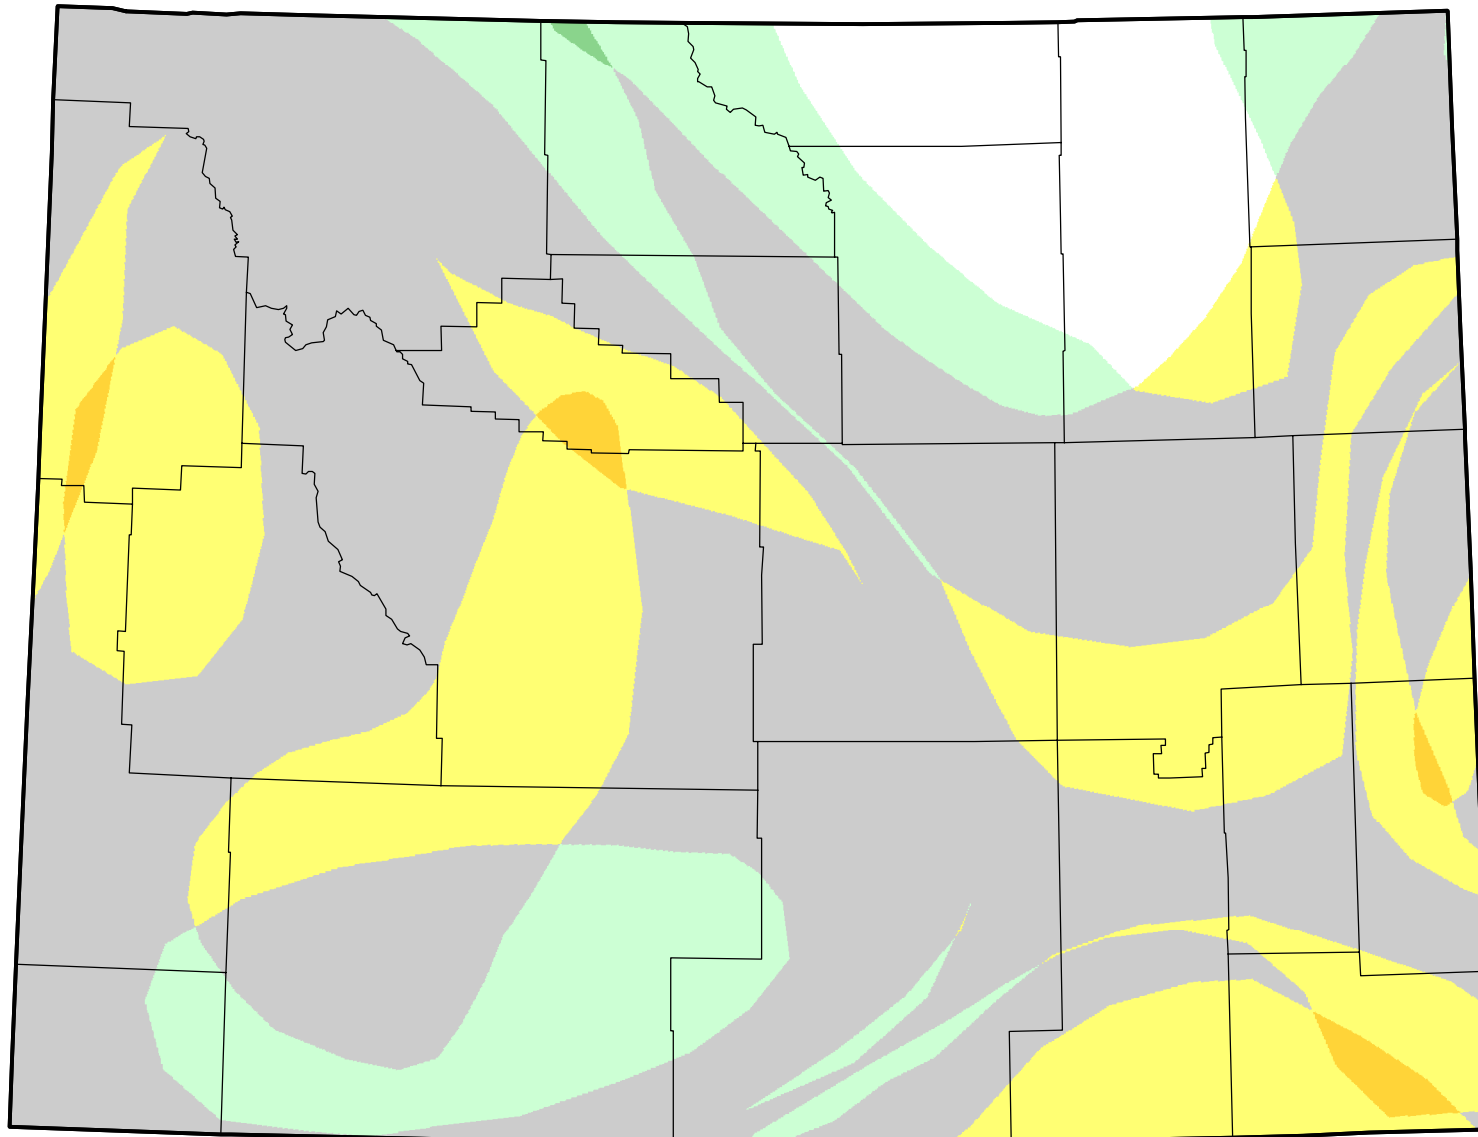

U.S. Drought Monitor Class Change - Wyoming

8 Week

**July 17, 2007
compared to
May 24, 2007**

droughtmonitor.unl.edu

-  5 Class Degradation
-  4 Class Degradation
-  3 Class Degradation
-  2 Class Degradation
-  1 Class Degradation
-  No Change
-  1 Class Improvement
-  2 Class Improvement
-  3 Class Improvement
-  4 Class Improvement
-  5 Class Improvement