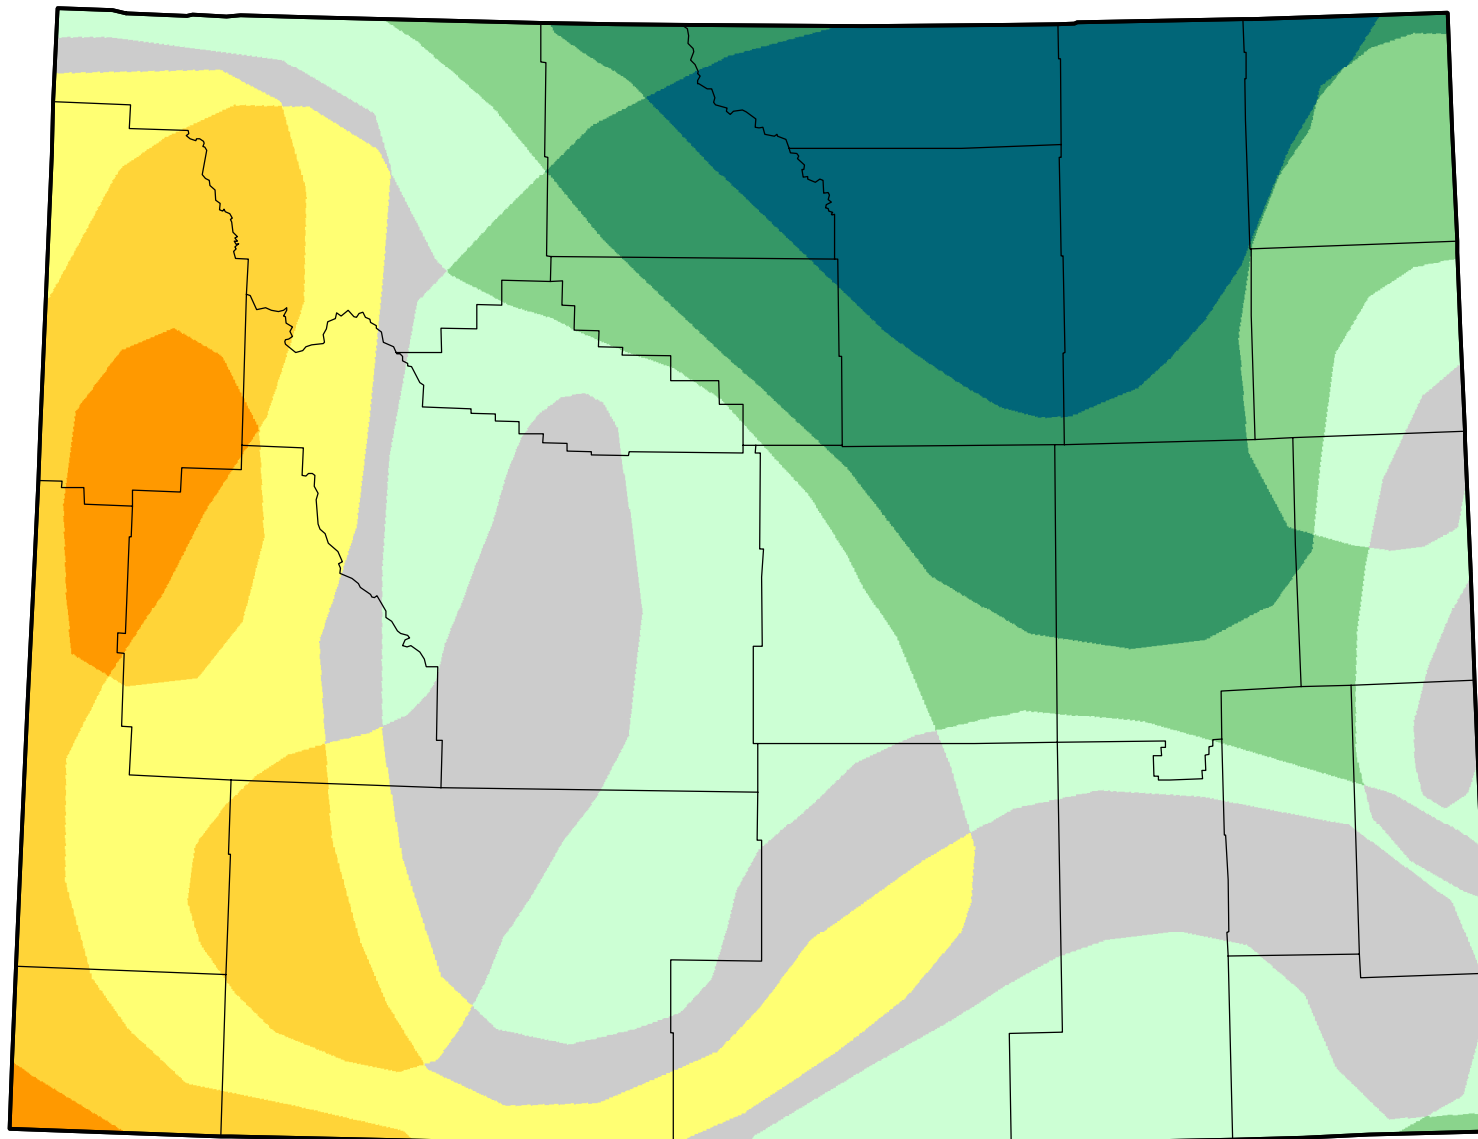

# U.S. Drought Monitor Class Change - Wyoming

## Start of Water Year

July 17, 2007  
compared to  
September 28, 2006

[droughtmonitor.unl.edu](http://droughtmonitor.unl.edu)

- 5 Class Degradation
- 4 Class Degradation
- 3 Class Degradation
- 2 Class Degradation
- 1 Class Degradation
- No Change
- 1 Class Improvement
- 2 Class Improvement
- 3 Class Improvement
- 4 Class Improvement
- 5 Class Improvement