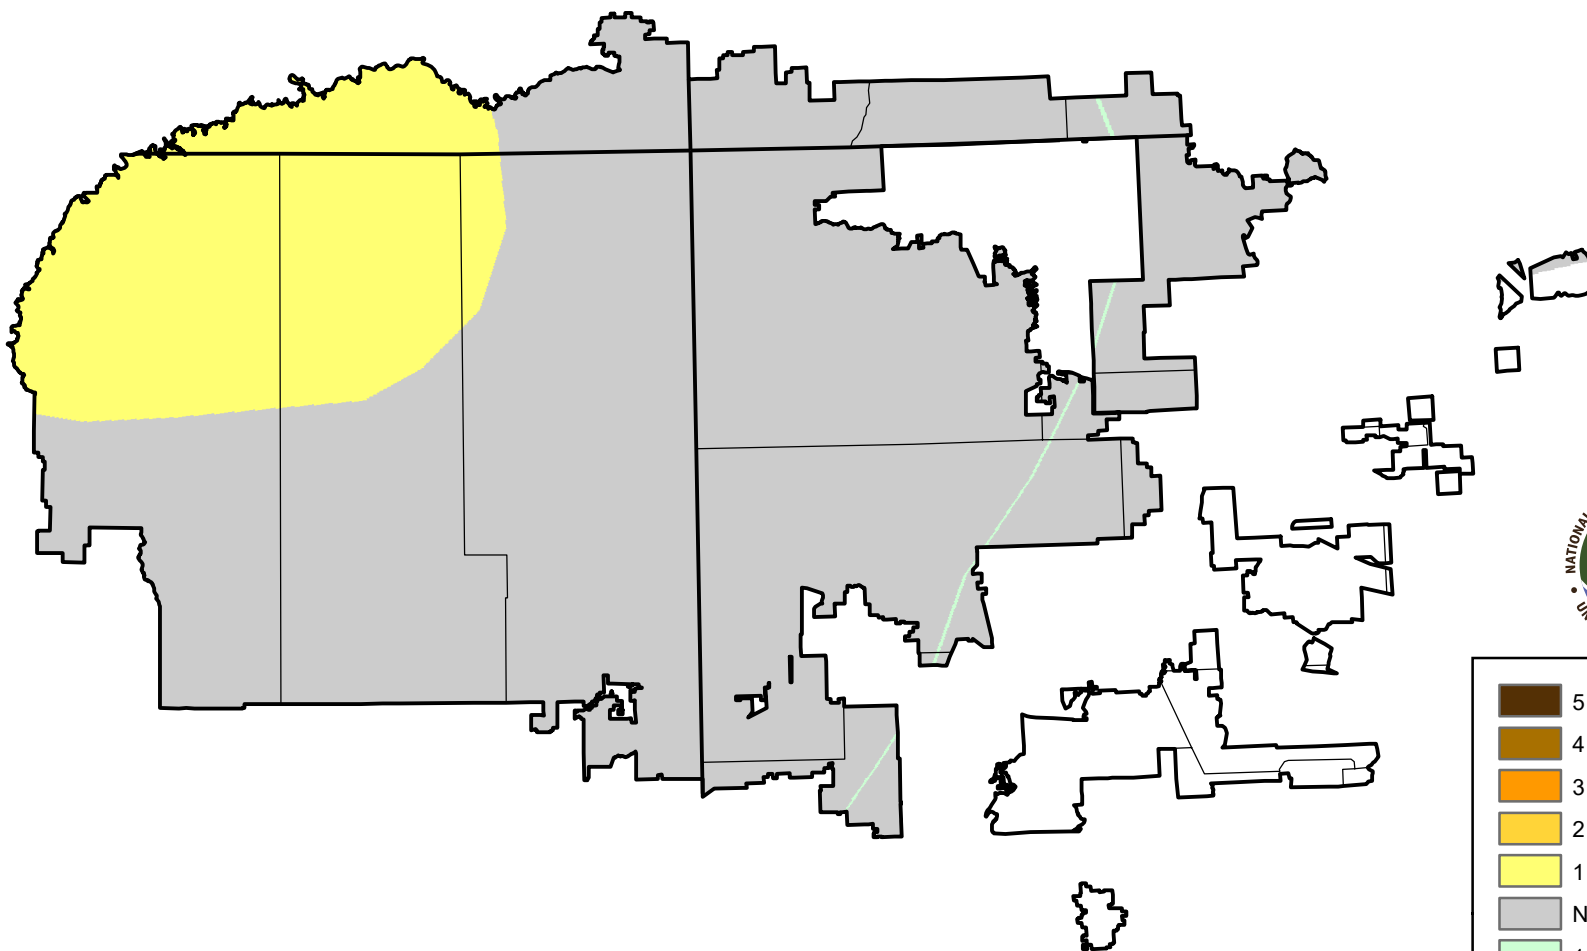

U.S. Drought Monitor Class Change - 4 Corners

13 Week

July 24, 2007
compared to
April 26, 2007

droughtmonitor.unl.edu

-  5 Class Degradation
-  4 Class Degradation
-  3 Class Degradation
-  2 Class Degradation
-  1 Class Degradation
-  No Change
-  1 Class Improvement
-  2 Class Improvement
-  3 Class Improvement
-  4 Class Improvement
-  5 Class Improvement