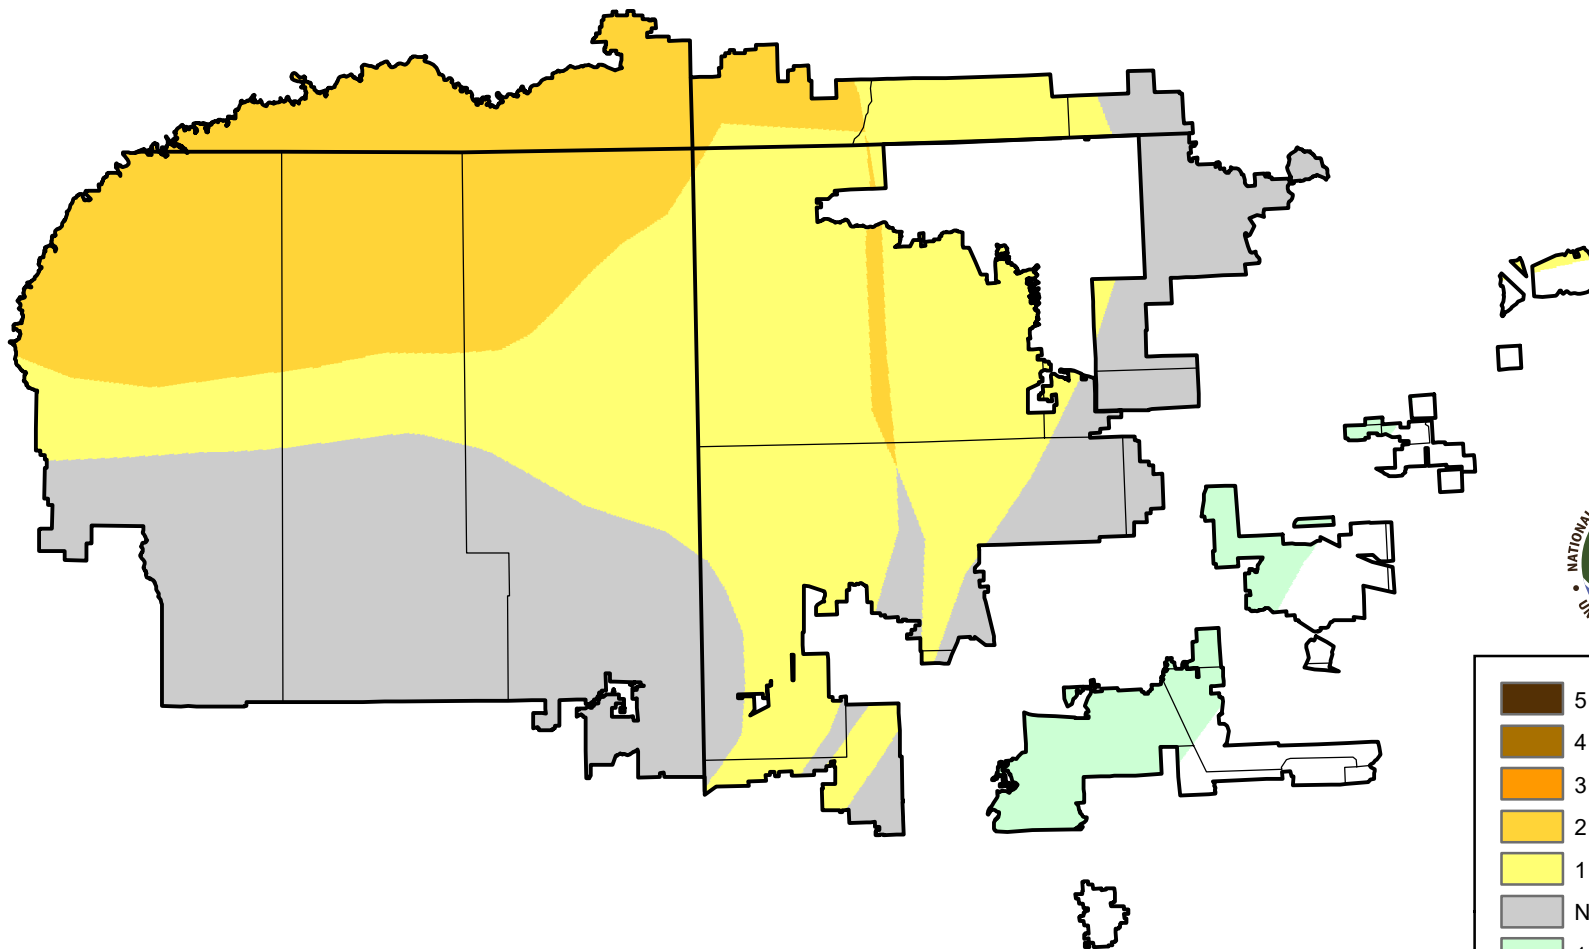

U.S. Drought Monitor Class Change - 4 Corners

26 Week

July 24, 2007
compared to
January 25, 2007

droughtmonitor.unl.edu

- 5 Class Degradation
- 4 Class Degradation
- 3 Class Degradation
- 2 Class Degradation
- 1 Class Degradation
- No Change
- 1 Class Improvement
- 2 Class Improvement
- 3 Class Improvement
- 4 Class Improvement
- 5 Class Improvement