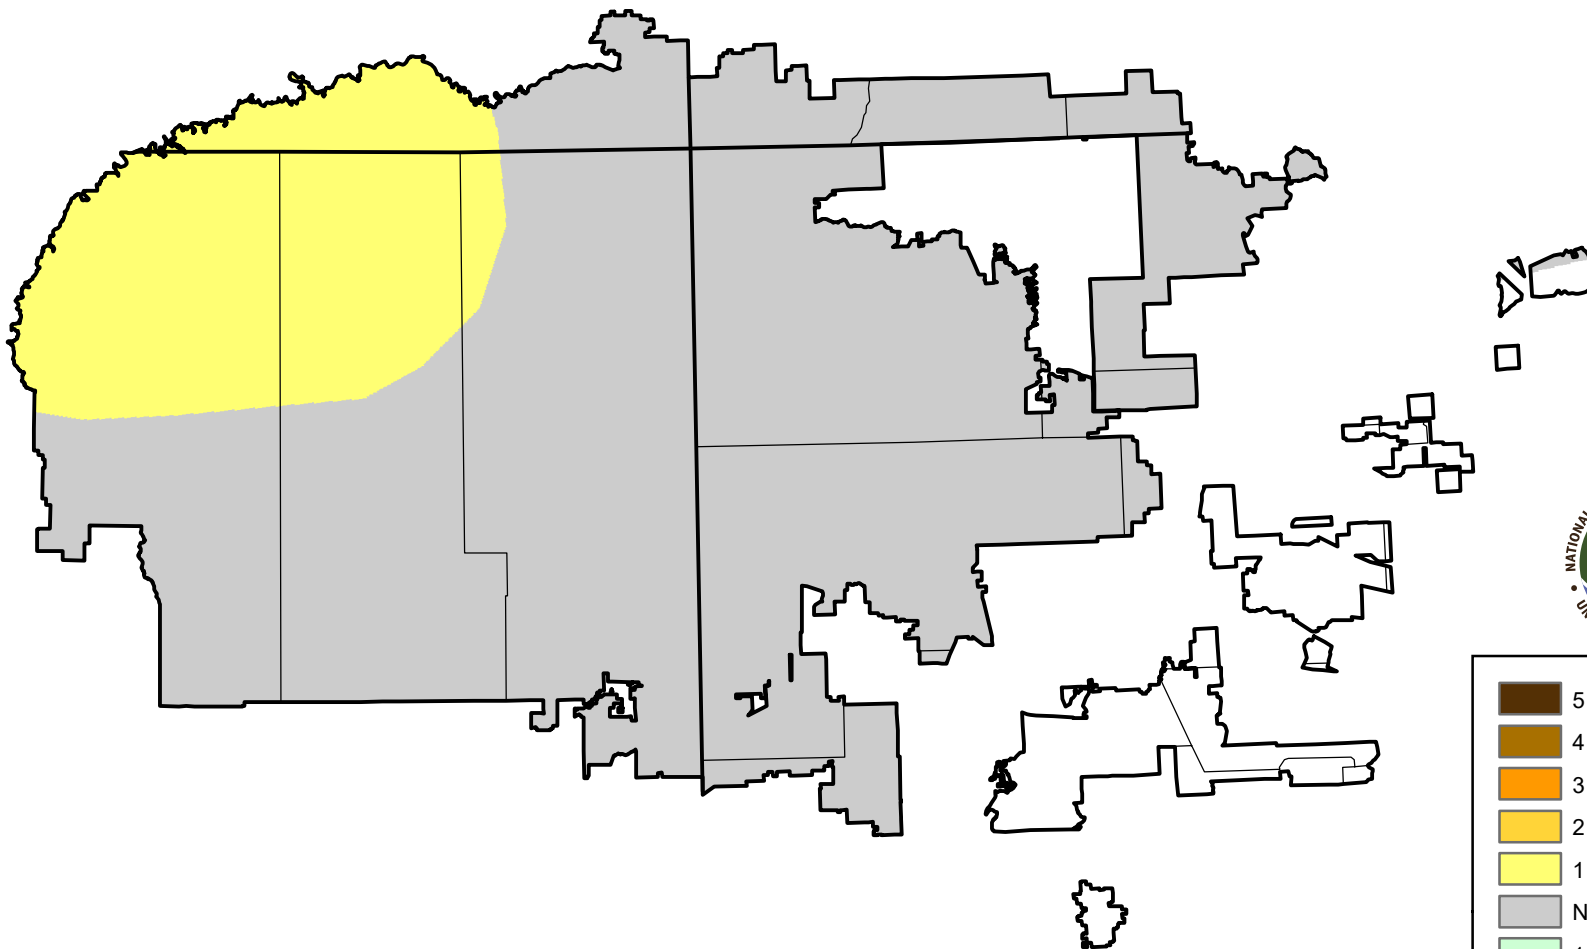

U.S. Drought Monitor Class Change - 4 Corners

8 Week

July 24, 2007
compared to
May 31, 2007

droughtmonitor.unl.edu

-  5 Class Degradation
-  4 Class Degradation
-  3 Class Degradation
-  2 Class Degradation
-  1 Class Degradation
-  No Change
-  1 Class Improvement
-  2 Class Improvement
-  3 Class Improvement
-  4 Class Improvement
-  5 Class Improvement