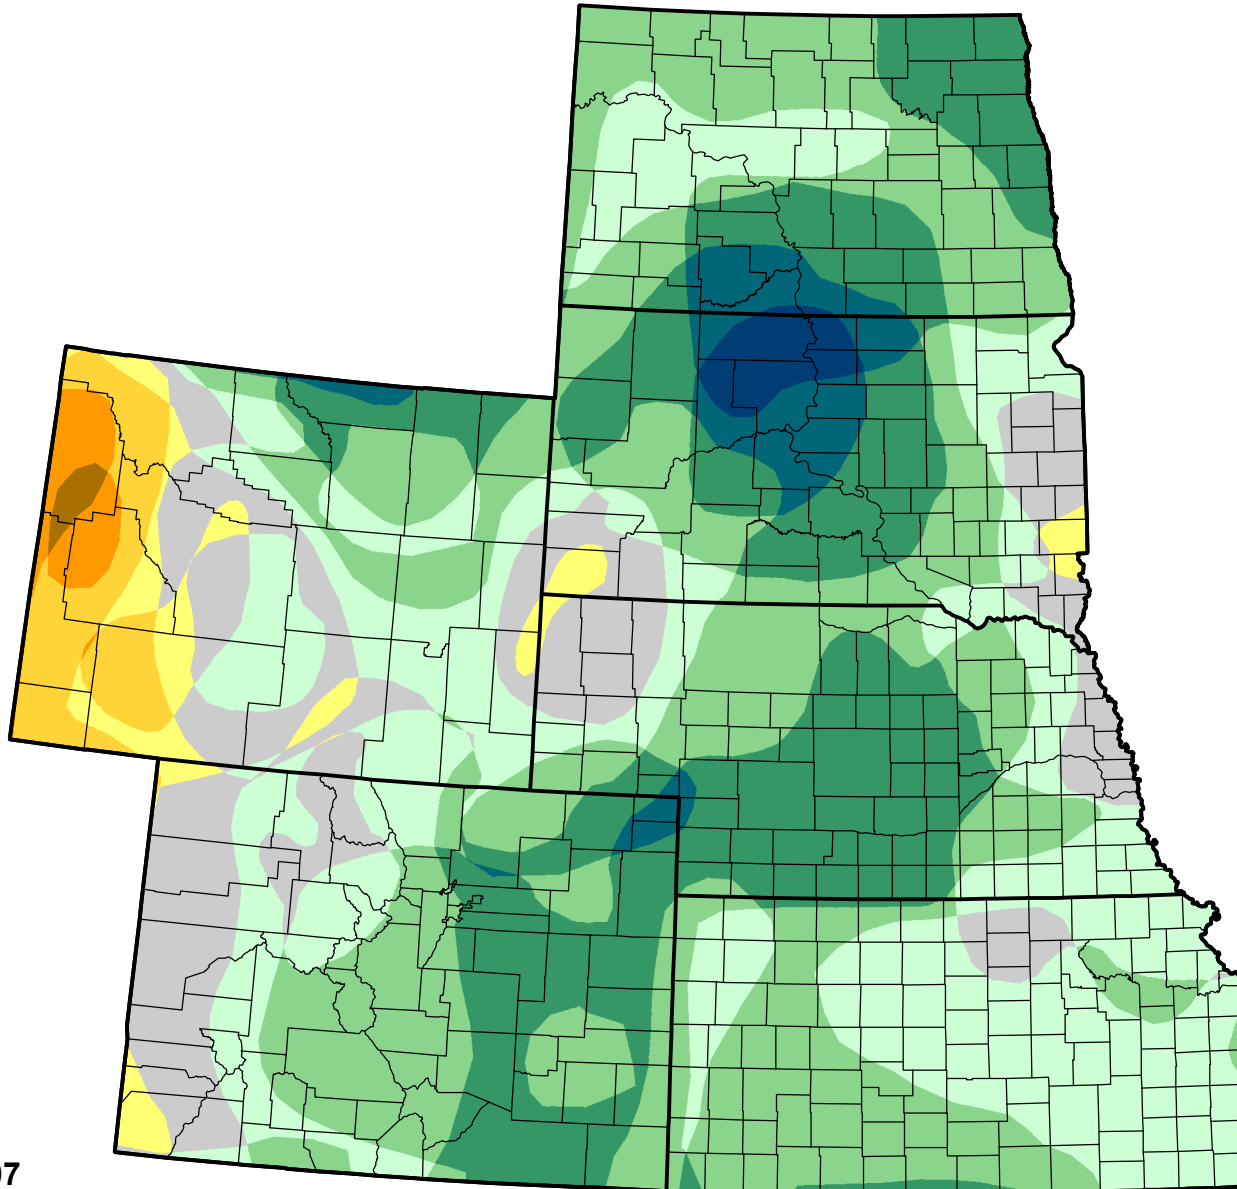

# U.S. Drought Monitor Class Change - High Plains

## 52 Week

July 24, 2007  
compared to  
July 27, 2006

[droughtmonitor.unl.edu](http://droughtmonitor.unl.edu)

-  5 Class Degradation
-  4 Class Degradation
-  3 Class Degradation
-  2 Class Degradation
-  1 Class Degradation
-  No Change
-  1 Class Improvement
-  2 Class Improvement
-  3 Class Improvement
-  4 Class Improvement
-  5 Class Improvement