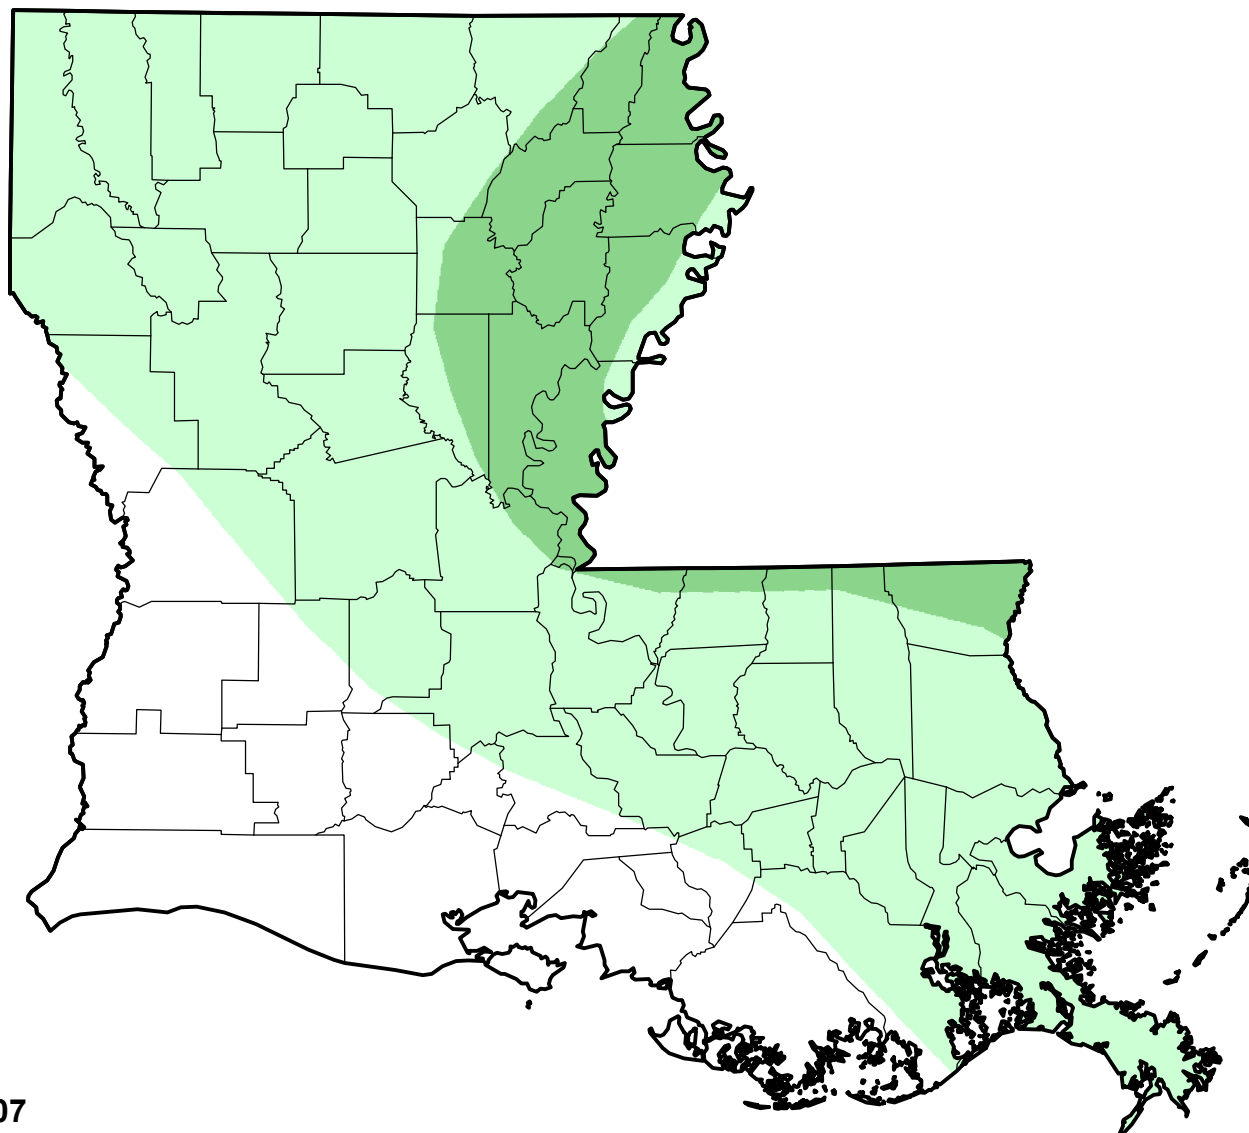

U.S. Drought Monitor Class Change - Louisiana

13 Week

July 24, 2007
compared to
April 26, 2007

droughtmonitor.unl.edu

- | | |
|---|---------------------|
|  | 5 Class Degradation |
|  | 4 Class Degradation |
|  | 3 Class Degradation |
|  | 2 Class Degradation |
|  | 1 Class Degradation |
|  | No Change |
|  | 1 Class Improvement |
|  | 2 Class Improvement |
|  | 3 Class Improvement |
|  | 4 Class Improvement |
|  | 5 Class Improvement |