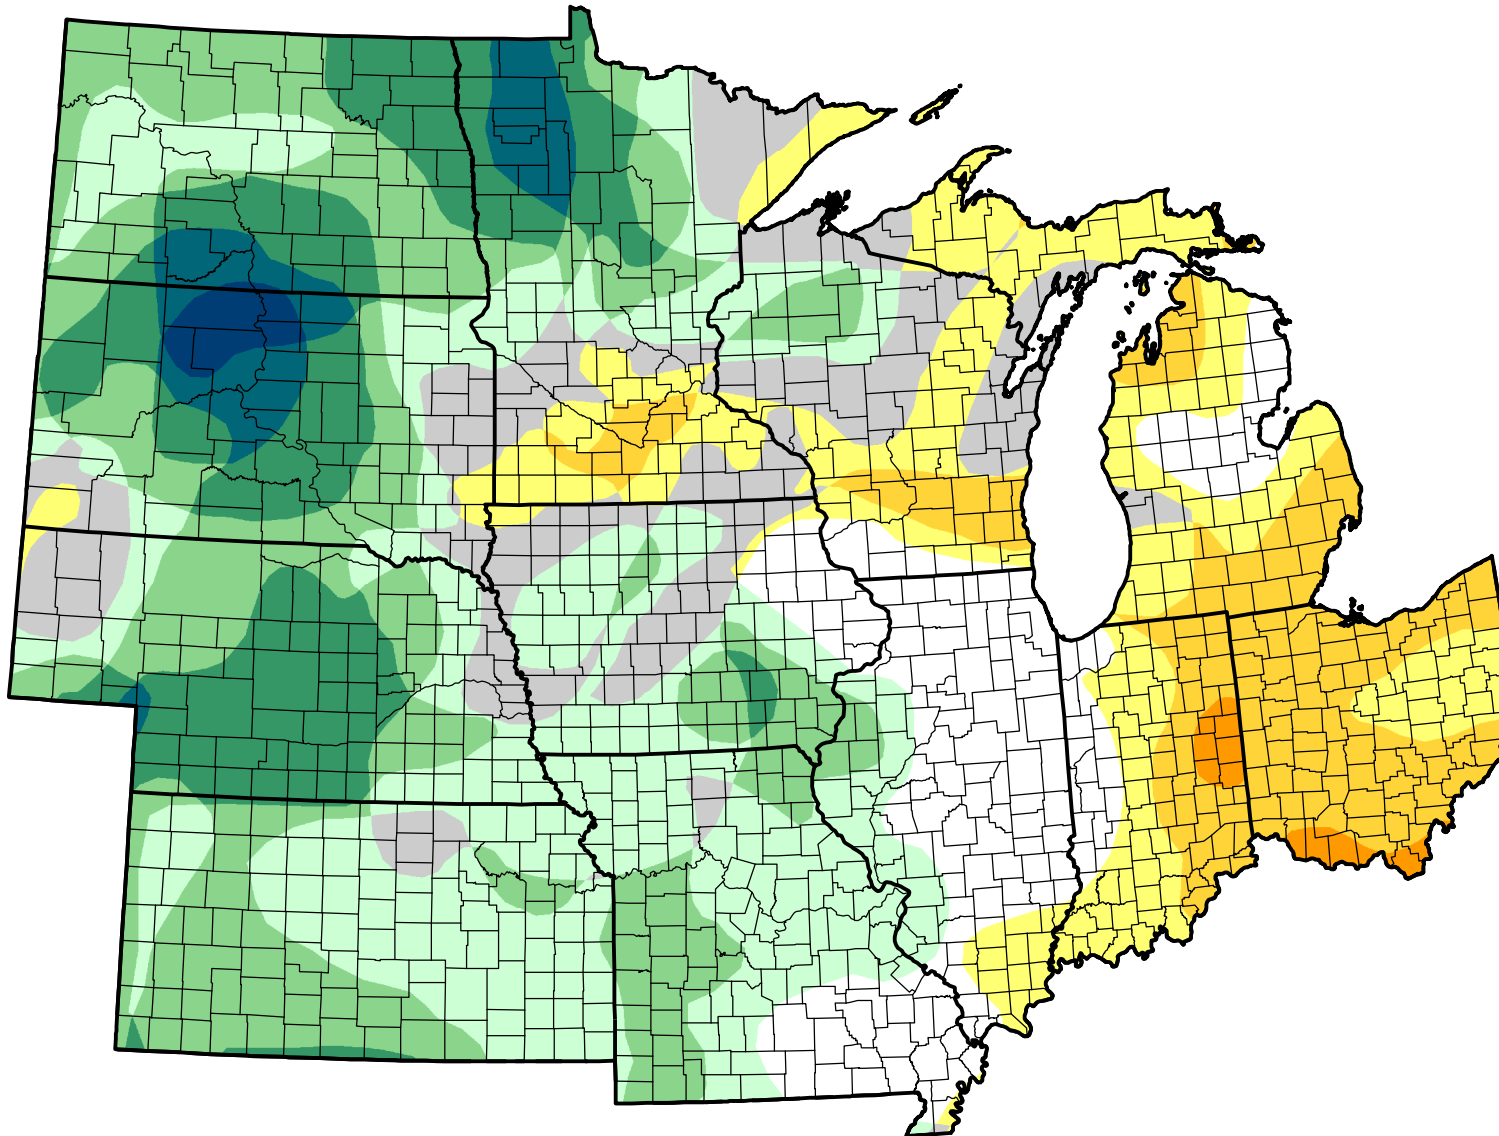

U.S. Drought Monitor Class Change - U2U North Central States 52 Week

July 24, 2007
compared to
July 27, 2006

droughtmonitor.unl.edu

-  5 Class Degradation
-  4 Class Degradation
-  3 Class Degradation
-  2 Class Degradation
-  1 Class Degradation
-  No Change
-  1 Class Improvement
-  2 Class Improvement
-  3 Class Improvement
-  4 Class Improvement
-  5 Class Improvement