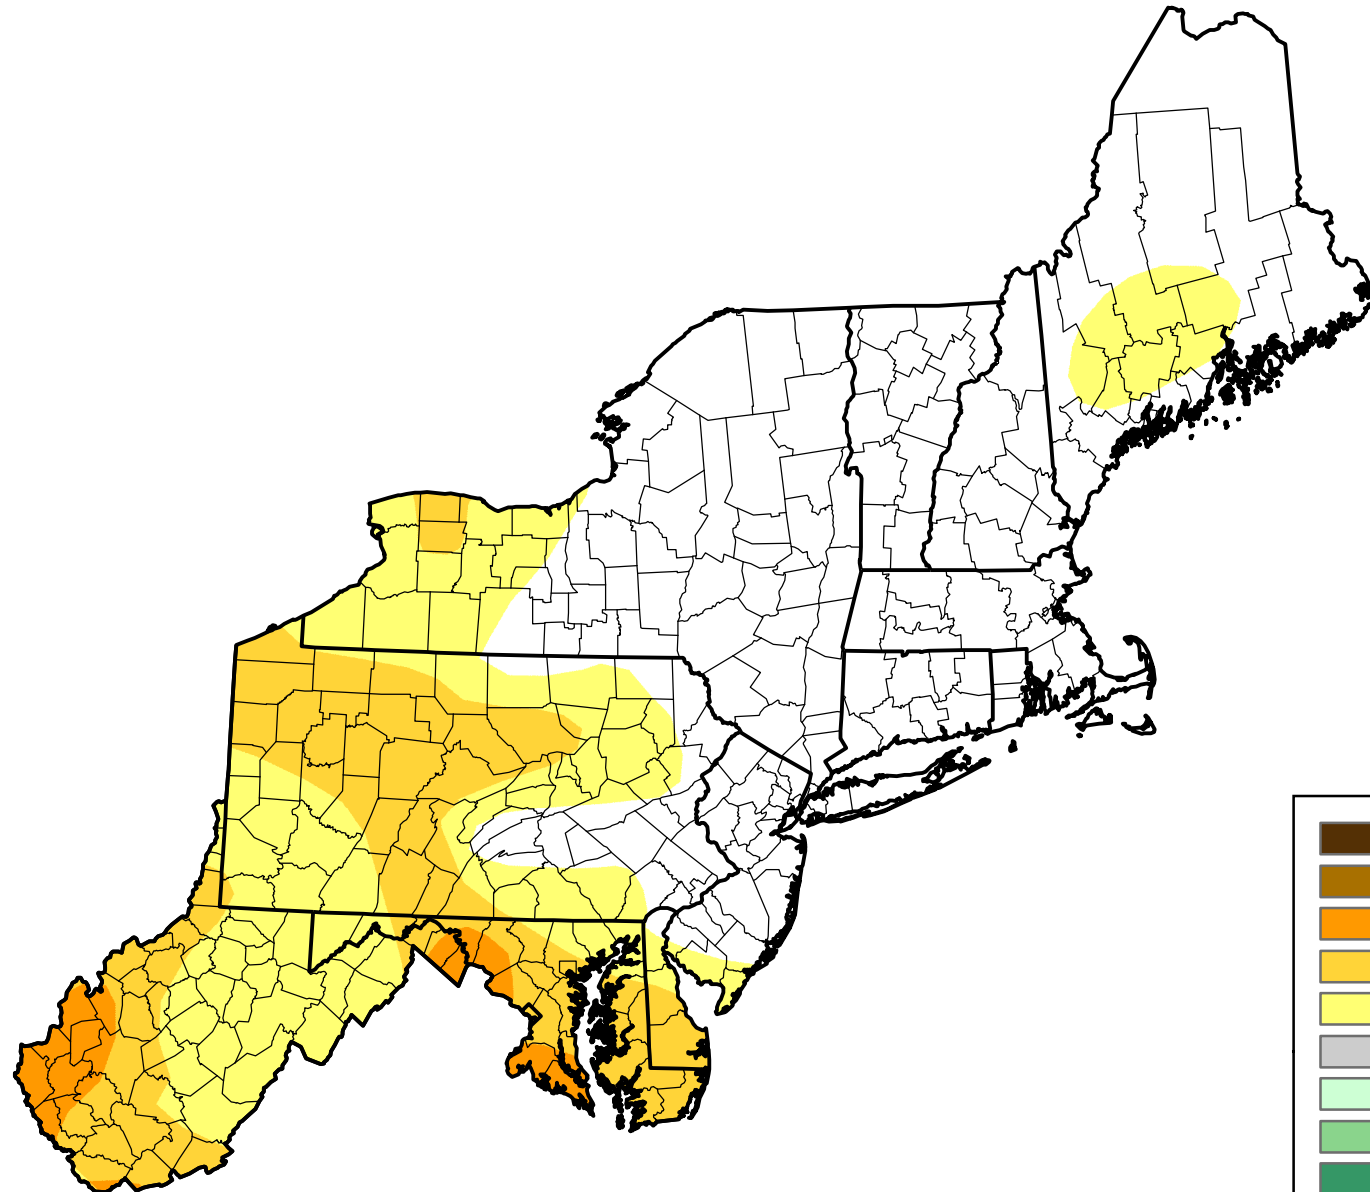

U.S. Drought Monitor Class Change - Northeast

13 Week

July 24, 2007
compared to
April 26, 2007

droughtmonitor.unl.edu

-  5 Class Degradation
-  4 Class Degradation
-  3 Class Degradation
-  2 Class Degradation
-  1 Class Degradation
-  No Change
-  1 Class Improvement
-  2 Class Improvement
-  3 Class Improvement
-  4 Class Improvement
-  5 Class Improvement