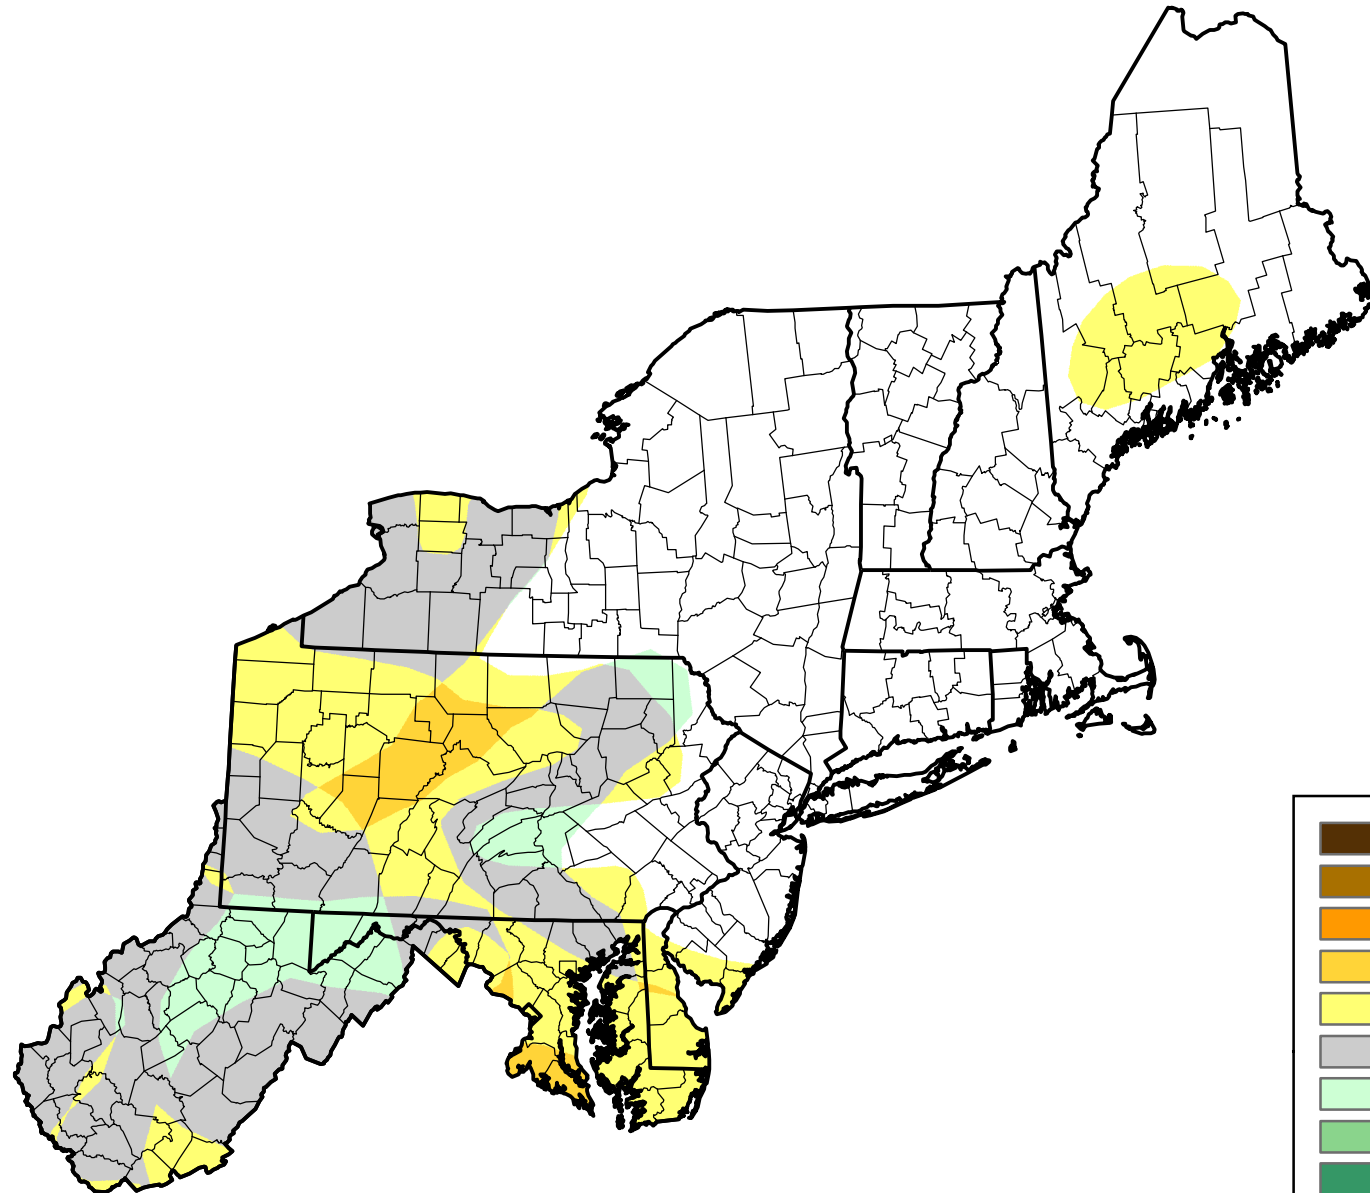

# U.S. Drought Monitor Class Change - Northeast

## 4 Week

July 24, 2007  
compared to  
June 28, 2007

[droughtmonitor.unl.edu](http://droughtmonitor.unl.edu)

-  5 Class Degradation
-  4 Class Degradation
-  3 Class Degradation
-  2 Class Degradation
-  1 Class Degradation
-  No Change
-  1 Class Improvement
-  2 Class Improvement
-  3 Class Improvement
-  4 Class Improvement
-  5 Class Improvement