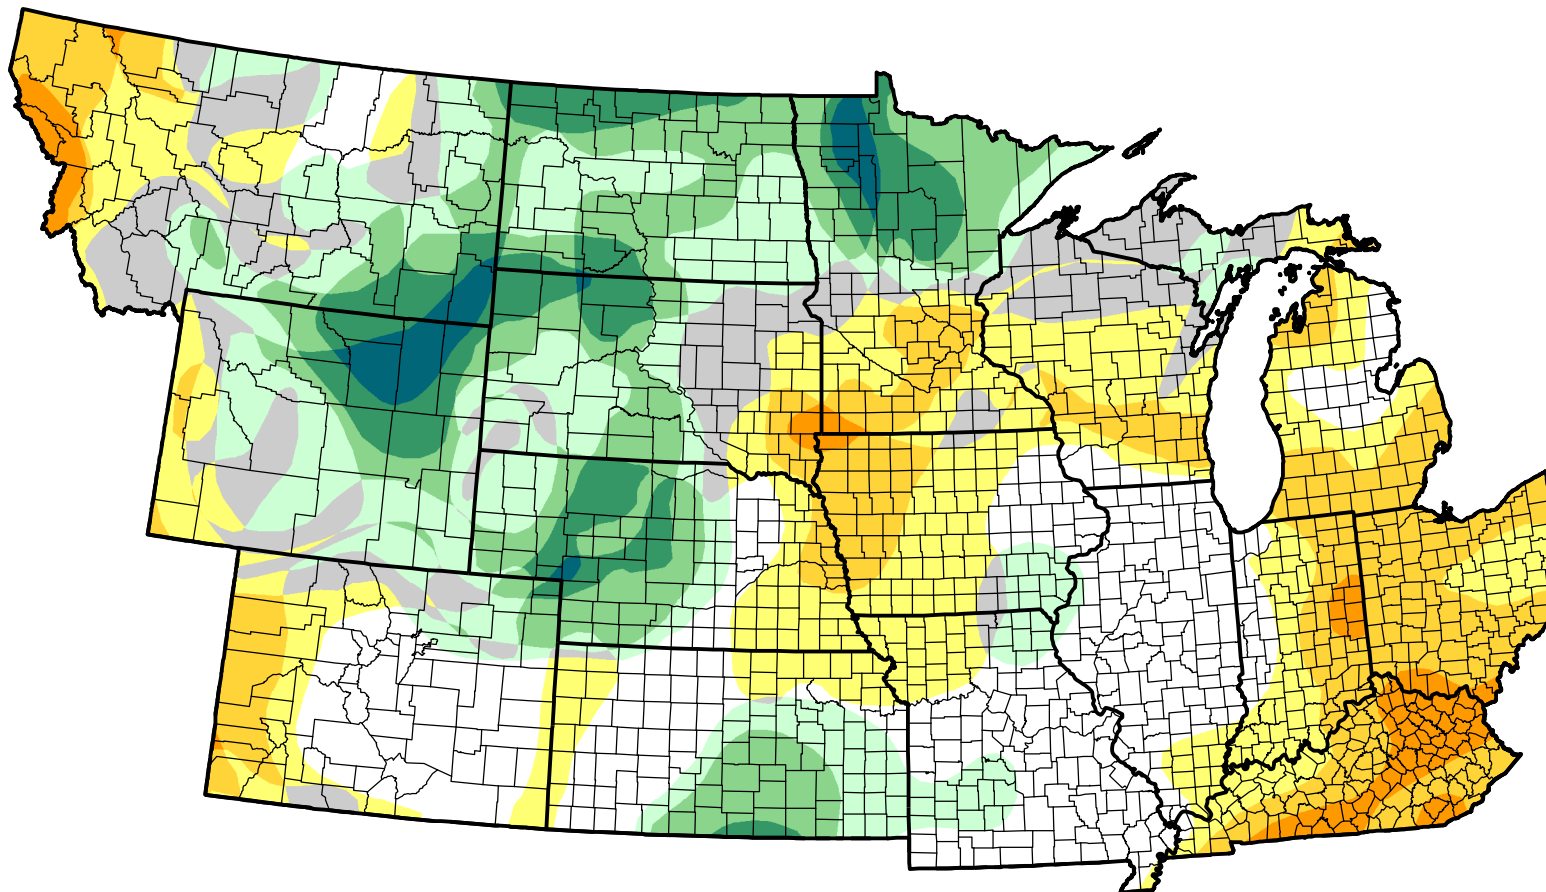

# U.S. Drought Monitor Class Change - NWS Central 26 Week

July 24, 2007  
compared to  
January 25, 2007

[droughtmonitor.unl.edu](http://droughtmonitor.unl.edu)

-  5 Class Degradation
-  4 Class Degradation
-  3 Class Degradation
-  2 Class Degradation
-  1 Class Degradation
-  No Change
-  1 Class Improvement
-  2 Class Improvement
-  3 Class Improvement
-  4 Class Improvement
-  5 Class Improvement