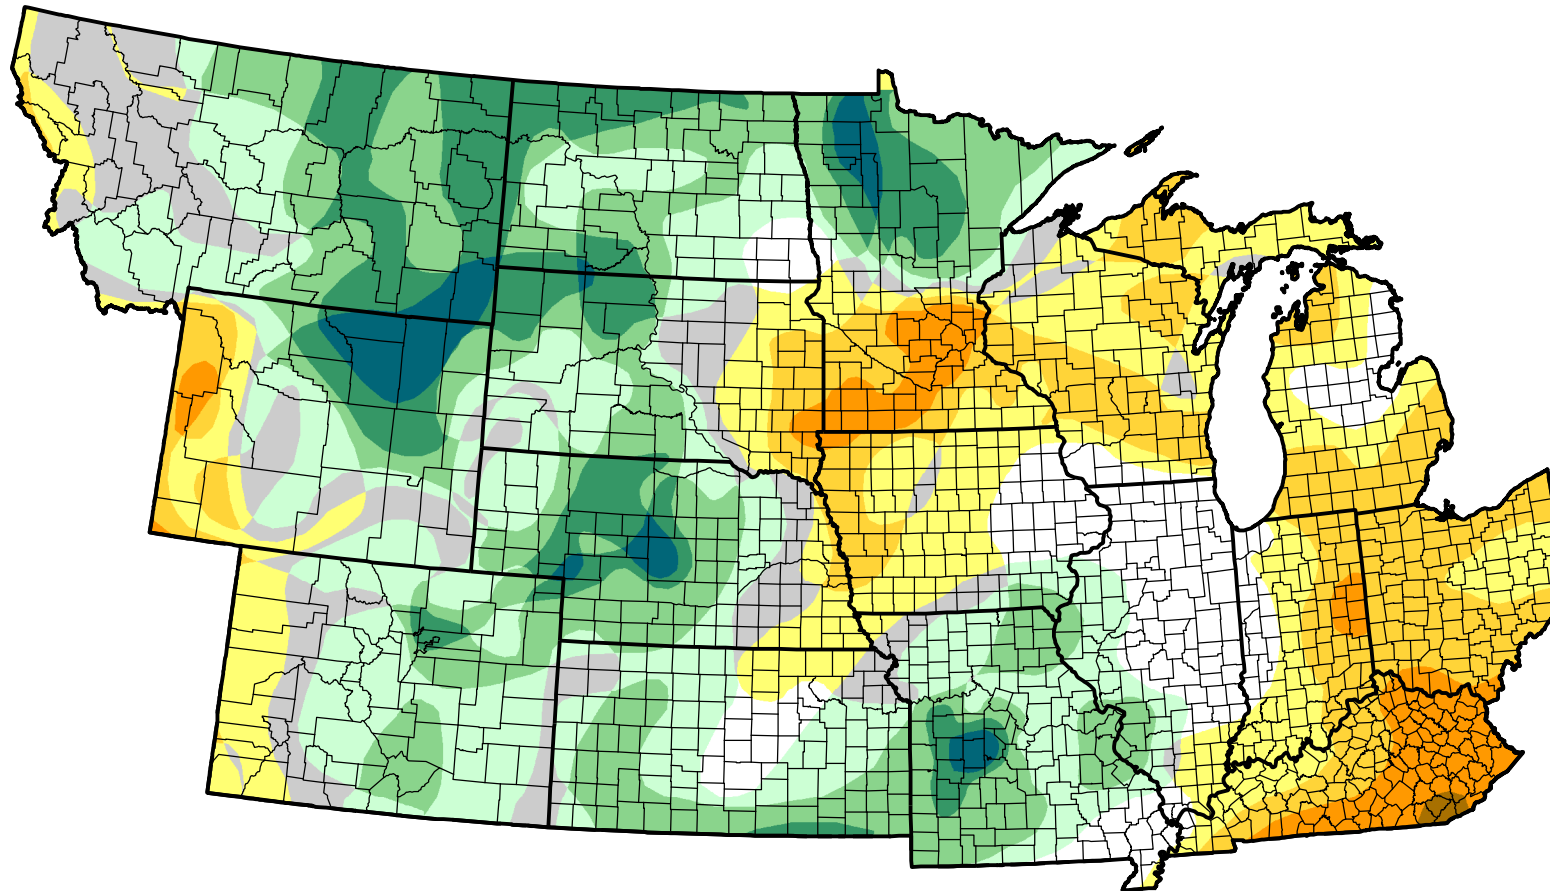

# U.S. Drought Monitor Class Change - NWS Central Start of Water Year

-  5 Class Degradation
-  4 Class Degradation
-  3 Class Degradation
-  2 Class Degradation
-  1 Class Degradation
-  No Change
-  1 Class Improvement
-  2 Class Improvement
-  3 Class Improvement
-  4 Class Improvement
-  5 Class Improvement

July 24, 2007  
compared to  
September 28, 2006

[droughtmonitor.unl.edu](http://droughtmonitor.unl.edu)