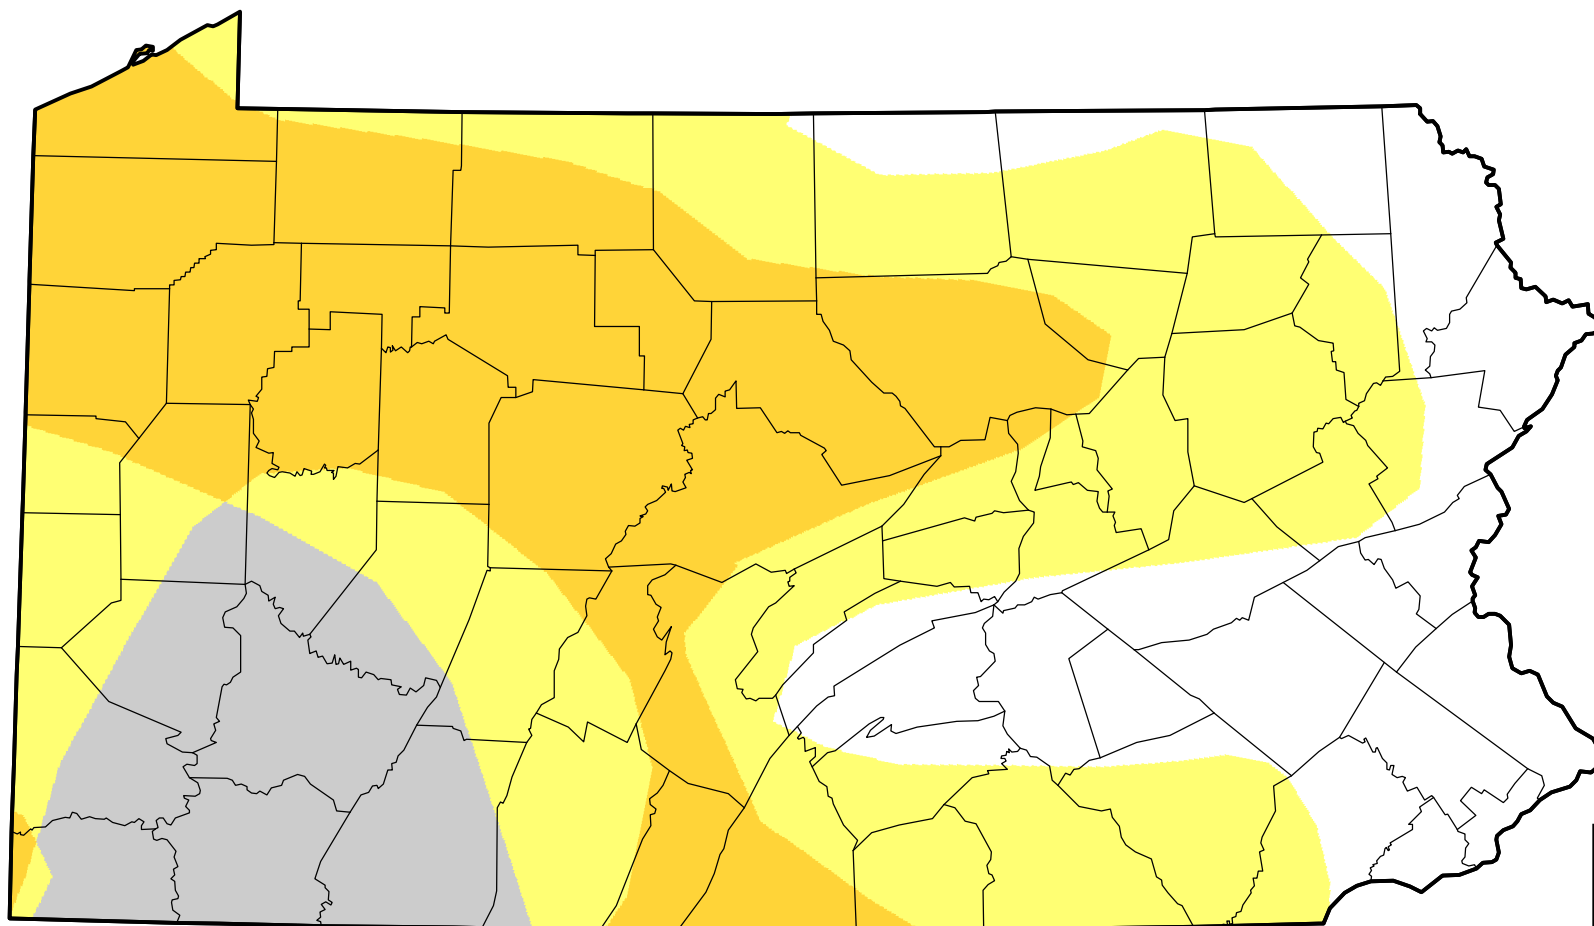

U.S. Drought Monitor Class Change - Pennsylvania

Start of Calendar Year

July 24, 2007
compared to
January 4, 2007

droughtmonitor.unl.edu

-  5 Class Degradation
-  4 Class Degradation
-  3 Class Degradation
-  2 Class Degradation
-  1 Class Degradation
-  No Change
-  1 Class Improvement
-  2 Class Improvement
-  3 Class Improvement
-  4 Class Improvement
-  5 Class Improvement