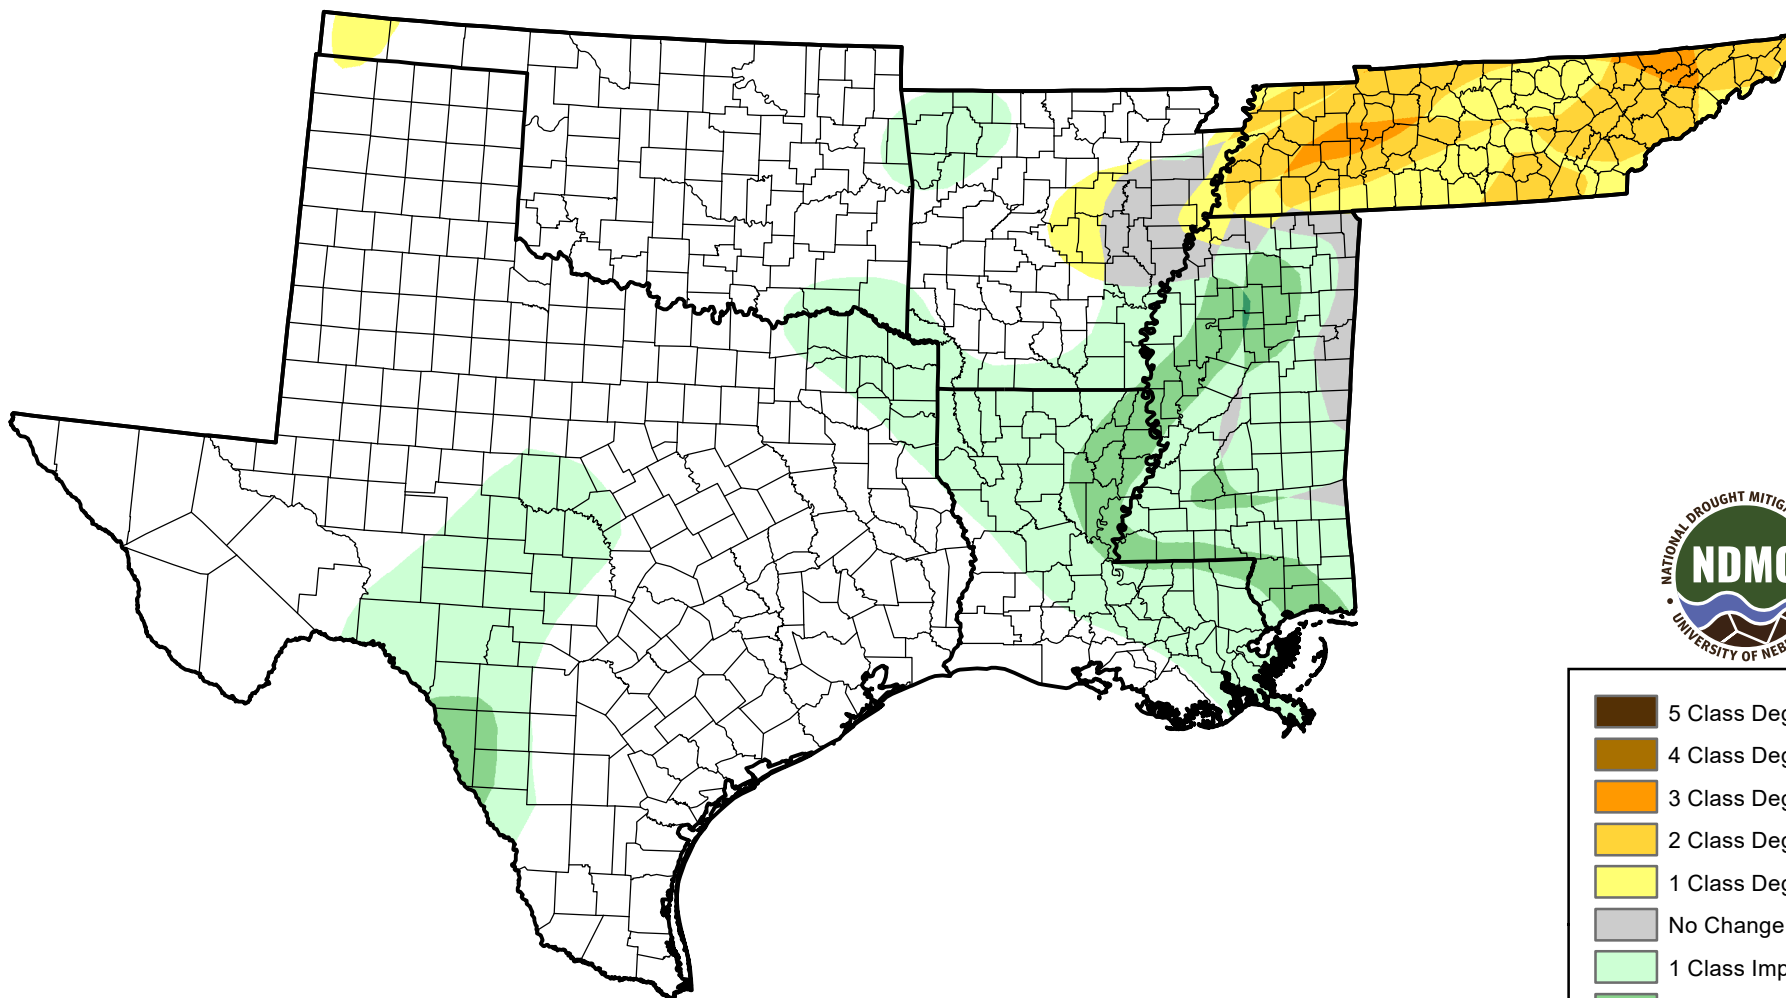

U.S. Drought Monitor Class Change - South

13 Week

July 24, 2007
compared to
April 26, 2007

droughtmonitor.unl.edu

- 5 Class Degradation
- 4 Class Degradation
- 3 Class Degradation
- 2 Class Degradation
- 1 Class Degradation
- No Change
- 1 Class Improvement
- 2 Class Improvement
- 3 Class Improvement
- 4 Class Improvement
- 5 Class Improvement