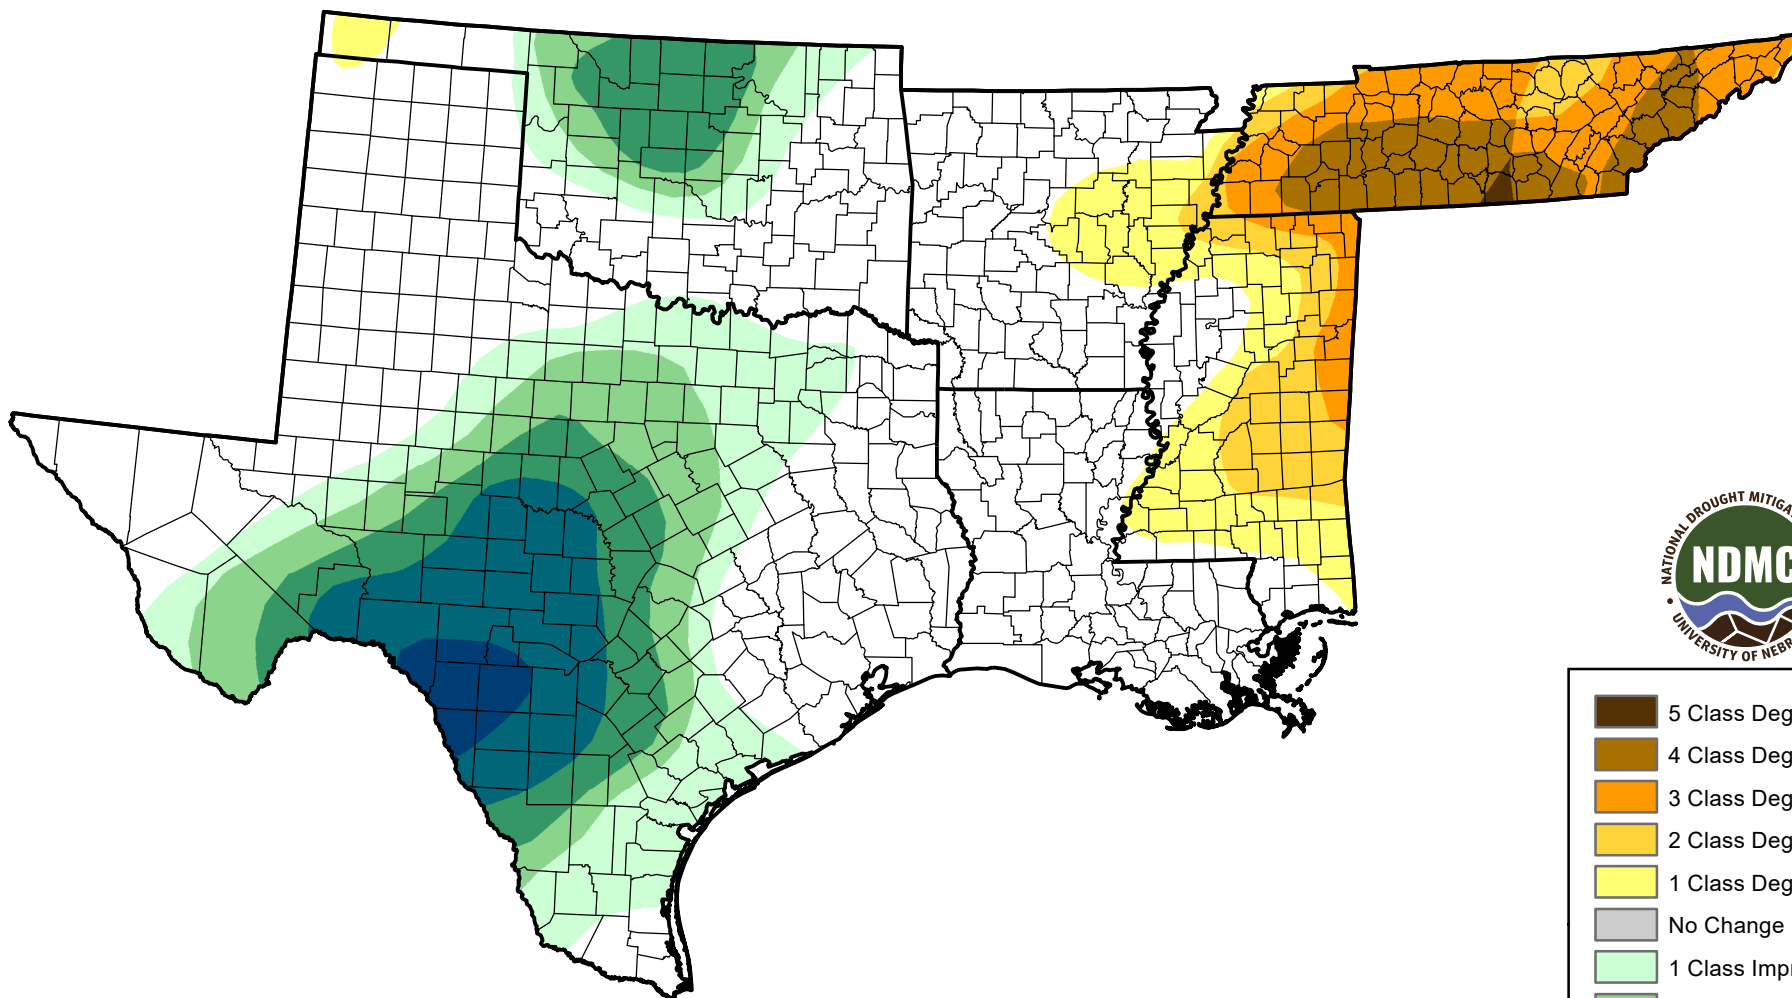

U.S. Drought Monitor Class Change - South

26 Week

July 24, 2007
compared to
January 25, 2007

droughtmonitor.unl.edu

-  5 Class Degradation
-  4 Class Degradation
-  3 Class Degradation
-  2 Class Degradation
-  1 Class Degradation
-  No Change
-  1 Class Improvement
-  2 Class Improvement
-  3 Class Improvement
-  4 Class Improvement
-  5 Class Improvement