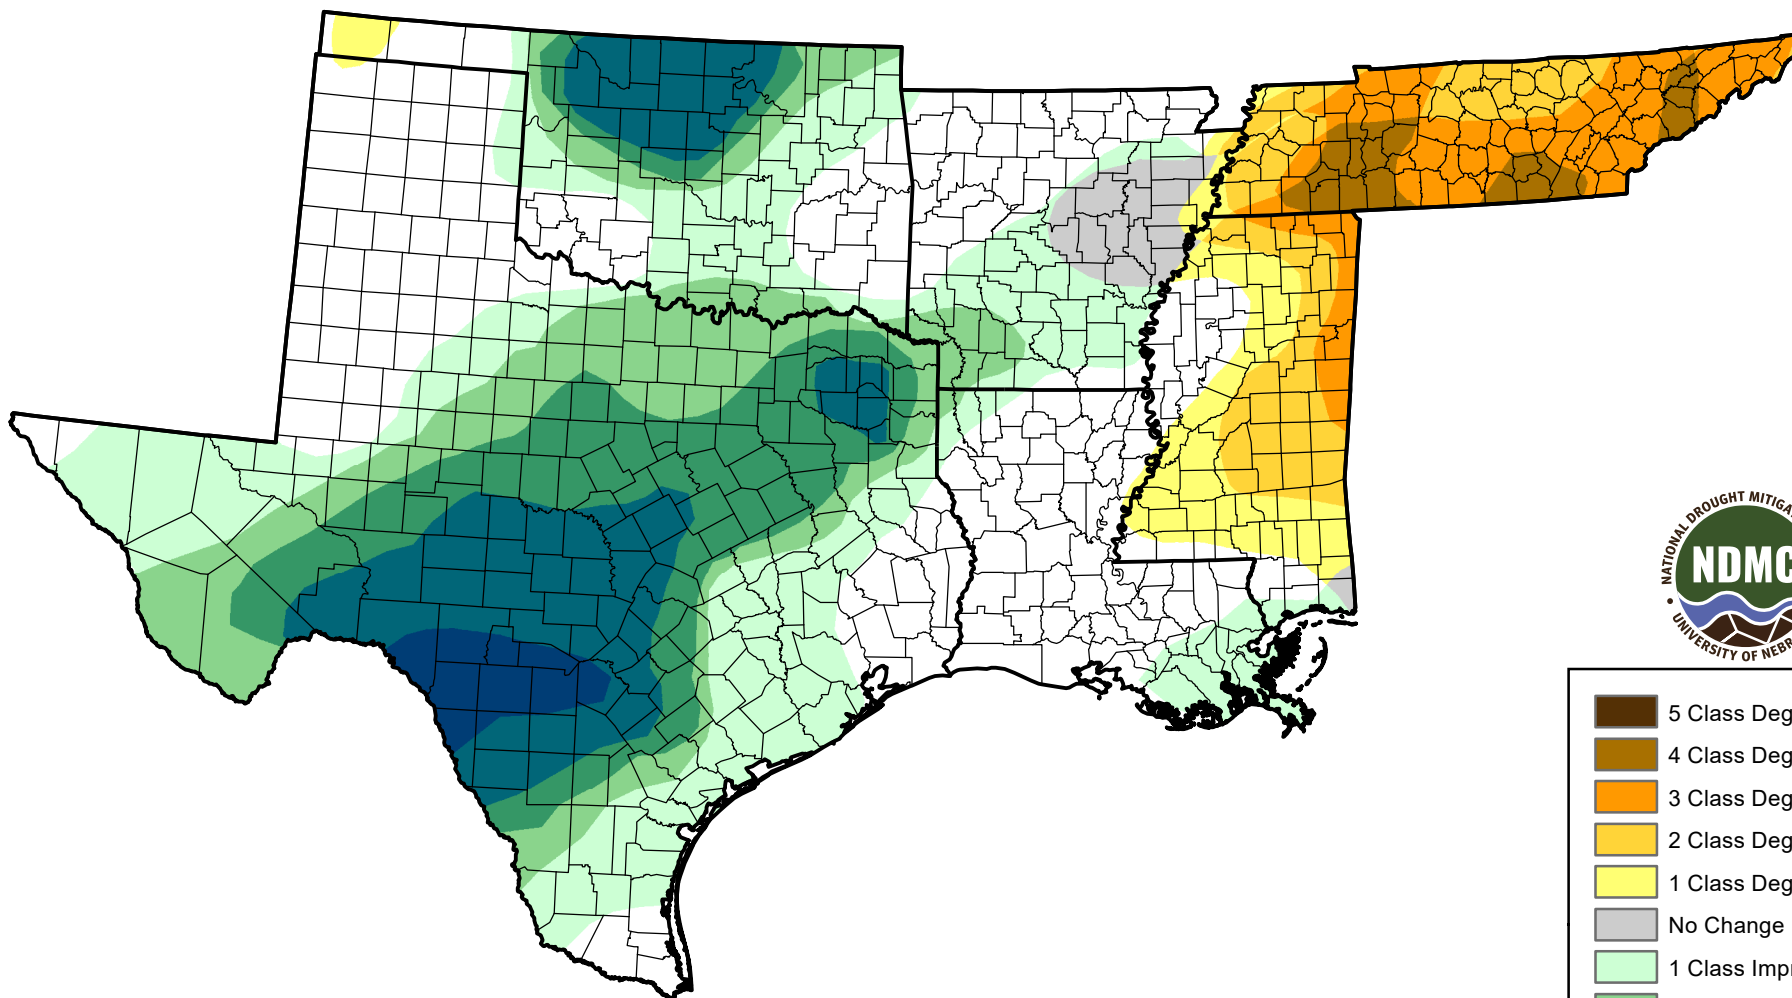

U.S. Drought Monitor Class Change - South

Start of Calendar Year

July 24, 2007
compared to
January 4, 2007

droughtmonitor.unl.edu

-  5 Class Degradation
-  4 Class Degradation
-  3 Class Degradation
-  2 Class Degradation
-  1 Class Degradation
-  No Change
-  1 Class Improvement
-  2 Class Improvement
-  3 Class Improvement
-  4 Class Improvement
-  5 Class Improvement