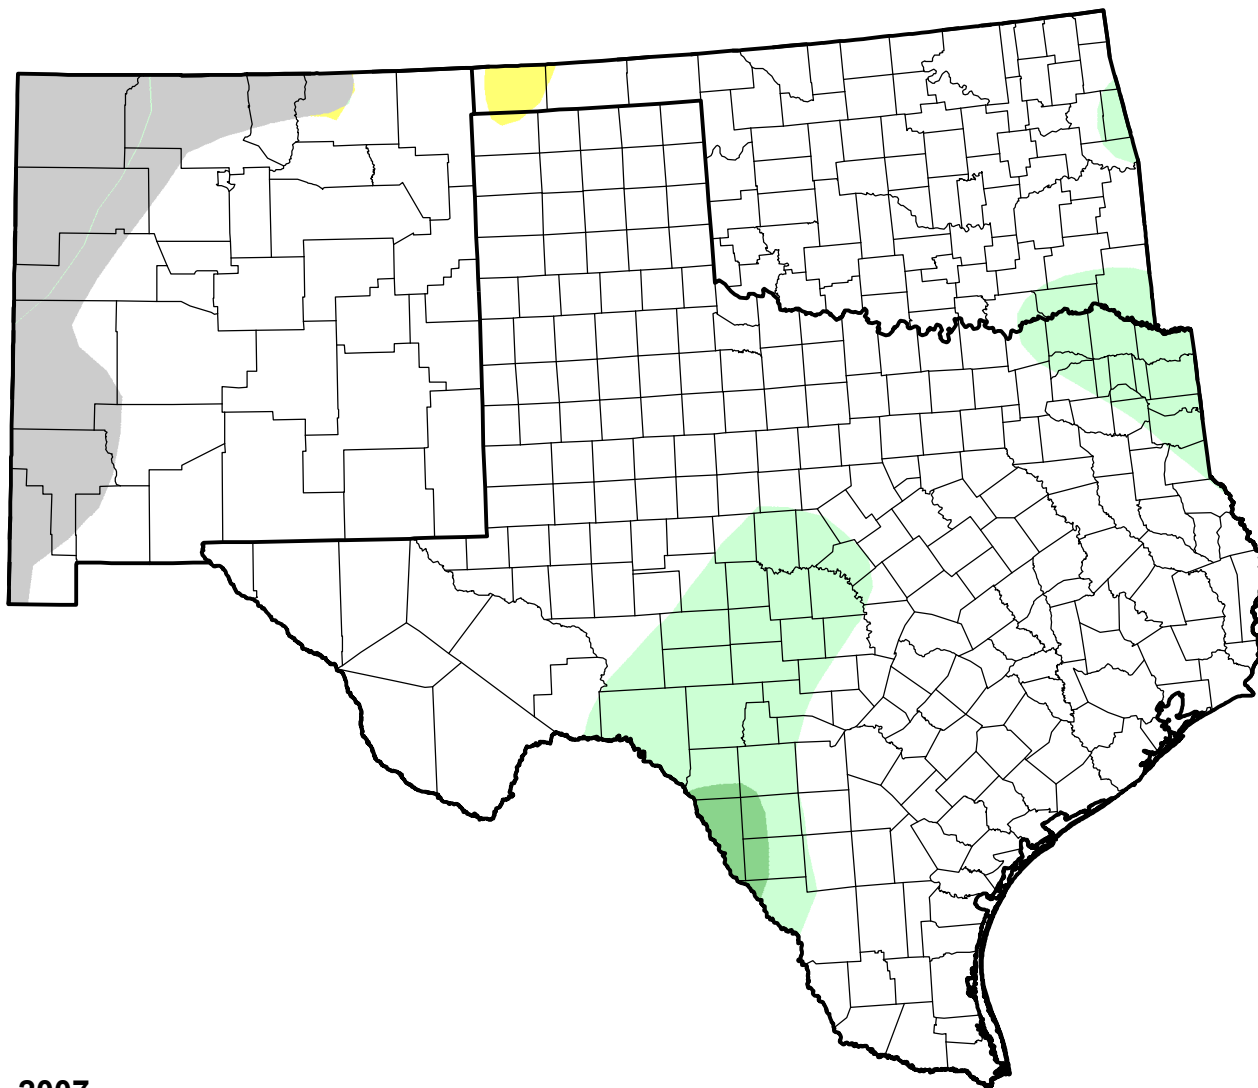

U.S. Drought Monitor Class Change - Southern Plains RDEWS

13 Week

July 24, 2007
compared to
April 26, 2007

droughtmonitor.unl.edu

- | | |
|---|---------------------|
|  | 5 Class Degradation |
|  | 4 Class Degradation |
|  | 3 Class Degradation |
|  | 2 Class Degradation |
|  | 1 Class Degradation |
|  | No Change |
|  | 1 Class Improvement |
|  | 2 Class Improvement |
|  | 3 Class Improvement |
|  | 4 Class Improvement |
|  | 5 Class Improvement |