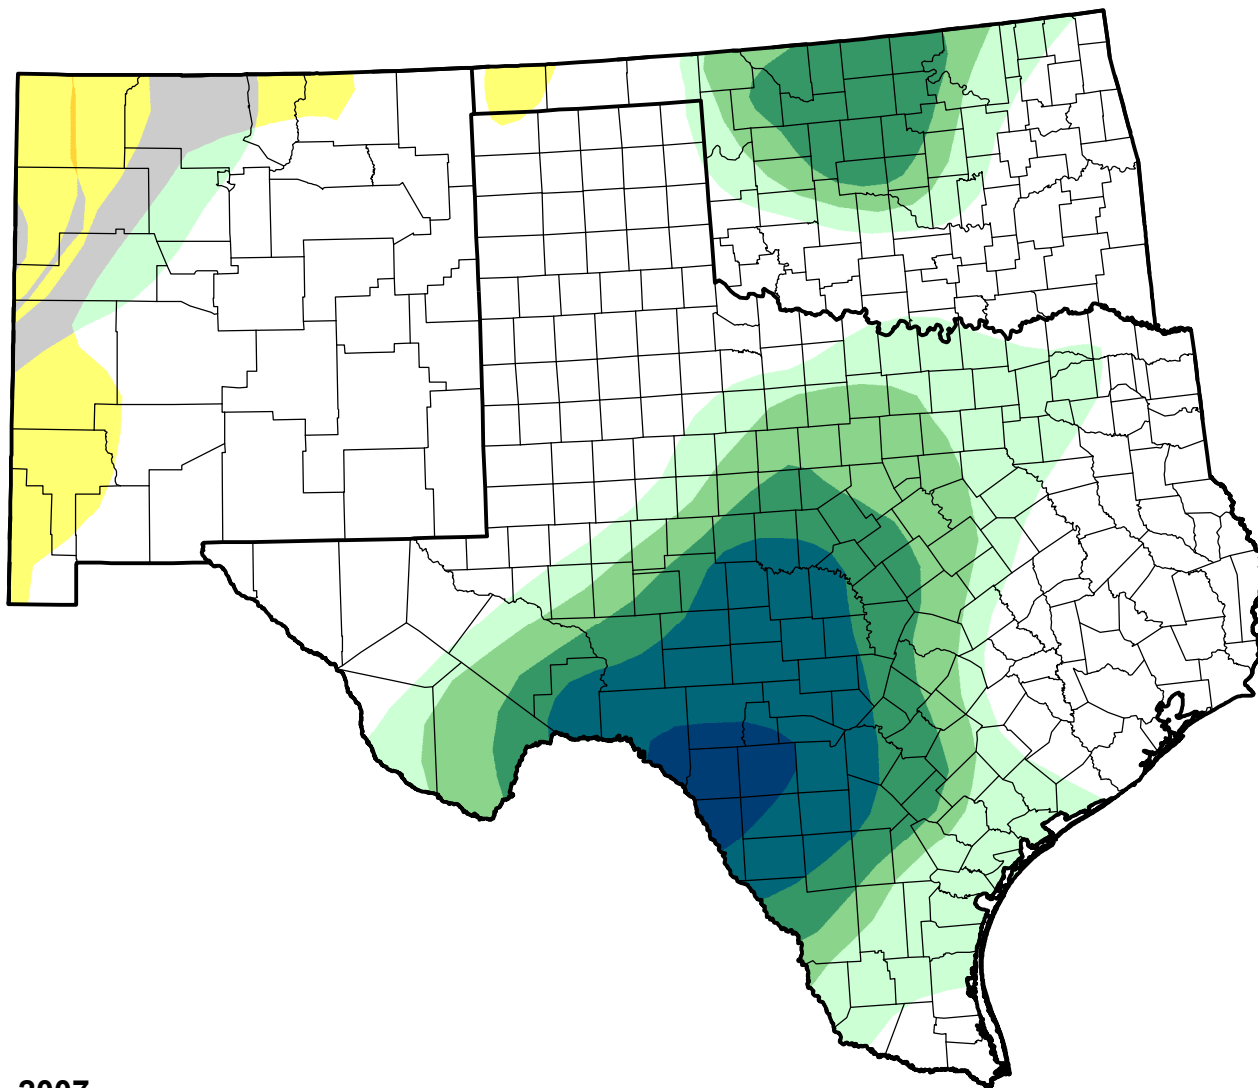

# U.S. Drought Monitor Class Change - Southern Plains RDEWS

26 Week

July 24, 2007  
compared to  
January 25, 2007

[droughtmonitor.unl.edu](http://droughtmonitor.unl.edu)

-  5 Class Degradation
-  4 Class Degradation
-  3 Class Degradation
-  2 Class Degradation
-  1 Class Degradation
-  No Change
-  1 Class Improvement
-  2 Class Improvement
-  3 Class Improvement
-  4 Class Improvement
-  5 Class Improvement