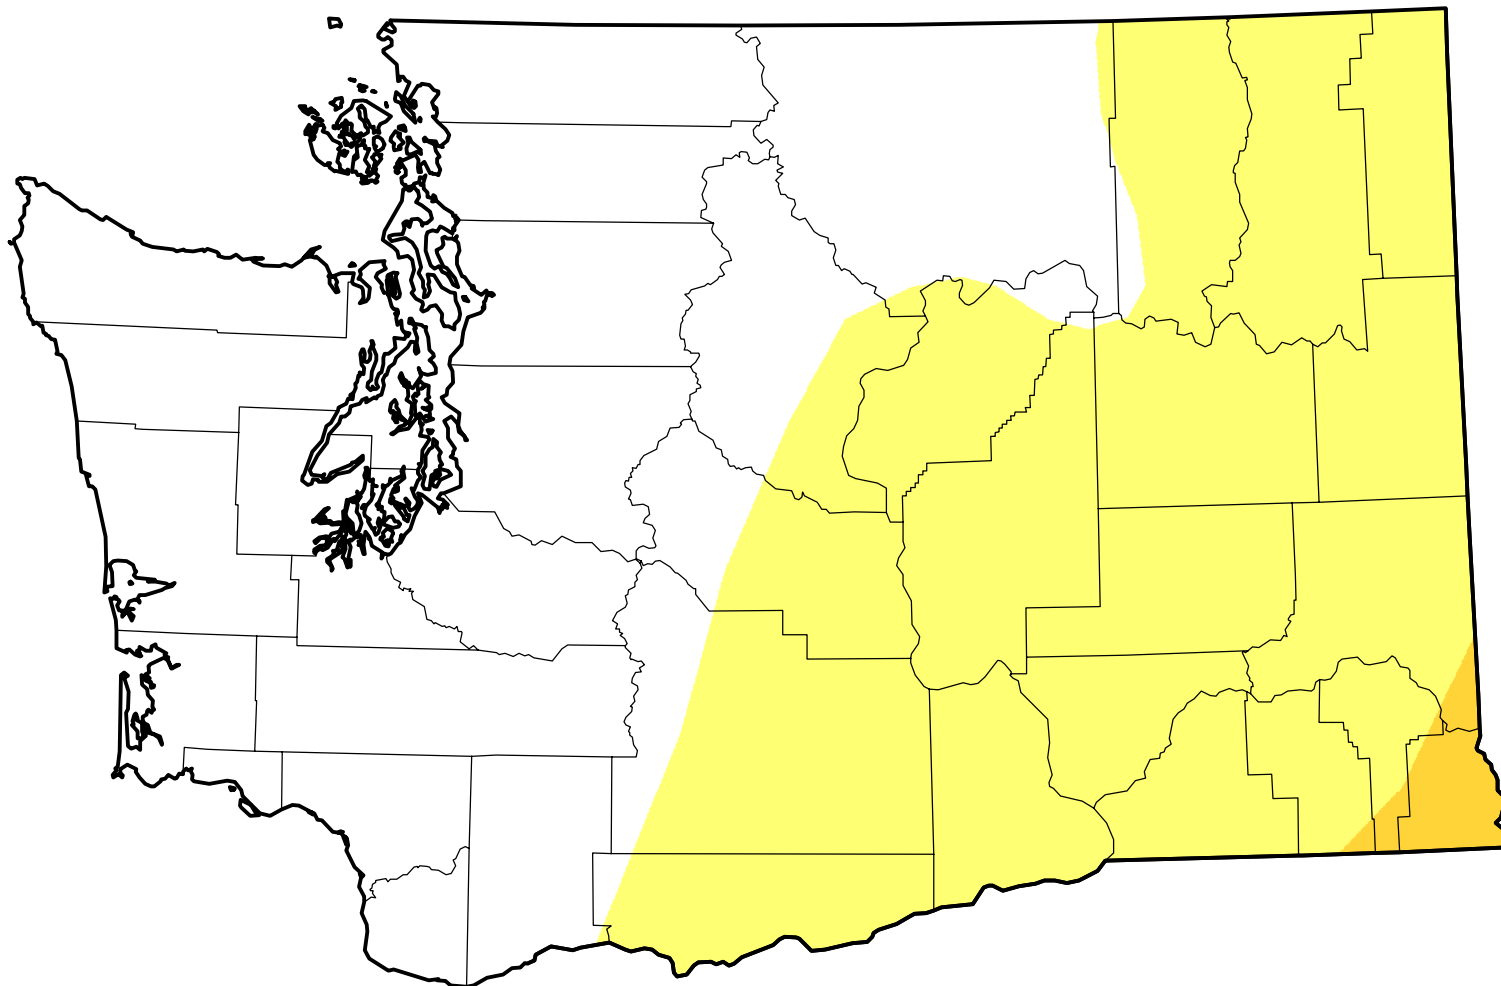

U.S. Drought Monitor Class Change - Washington

Start of Calendar Year

July 24, 2007
compared to
January 4, 2007

droughtmonitor.unl.edu

- | | |
|---|---------------------|
|  | 5 Class Degradation |
|  | 4 Class Degradation |
|  | 3 Class Degradation |
|  | 2 Class Degradation |
|  | 1 Class Degradation |
|  | No Change |
|  | 1 Class Improvement |
|  | 2 Class Improvement |
|  | 3 Class Improvement |
|  | 4 Class Improvement |
|  | 5 Class Improvement |