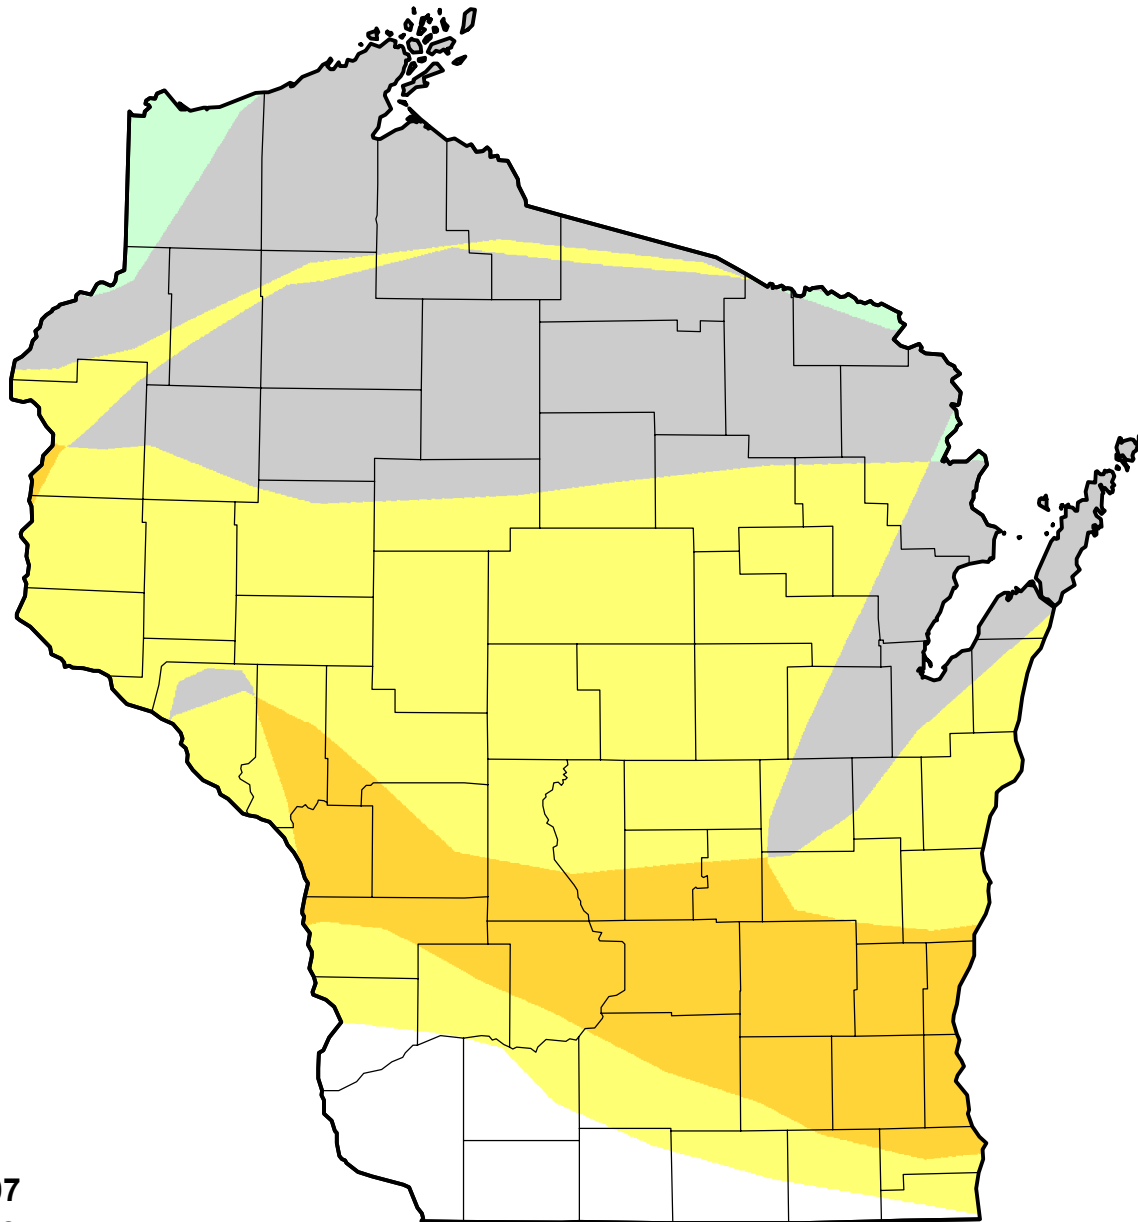

U.S. Drought Monitor Class Change - Wisconsin

26 Week

July 24, 2007
compared to
January 25, 2007

droughtmonitor.unl.edu

-  5 Class Degradation
-  4 Class Degradation
-  3 Class Degradation
-  2 Class Degradation
-  1 Class Degradation
-  No Change
-  1 Class Improvement
-  2 Class Improvement
-  3 Class Improvement
-  4 Class Improvement
-  5 Class Improvement