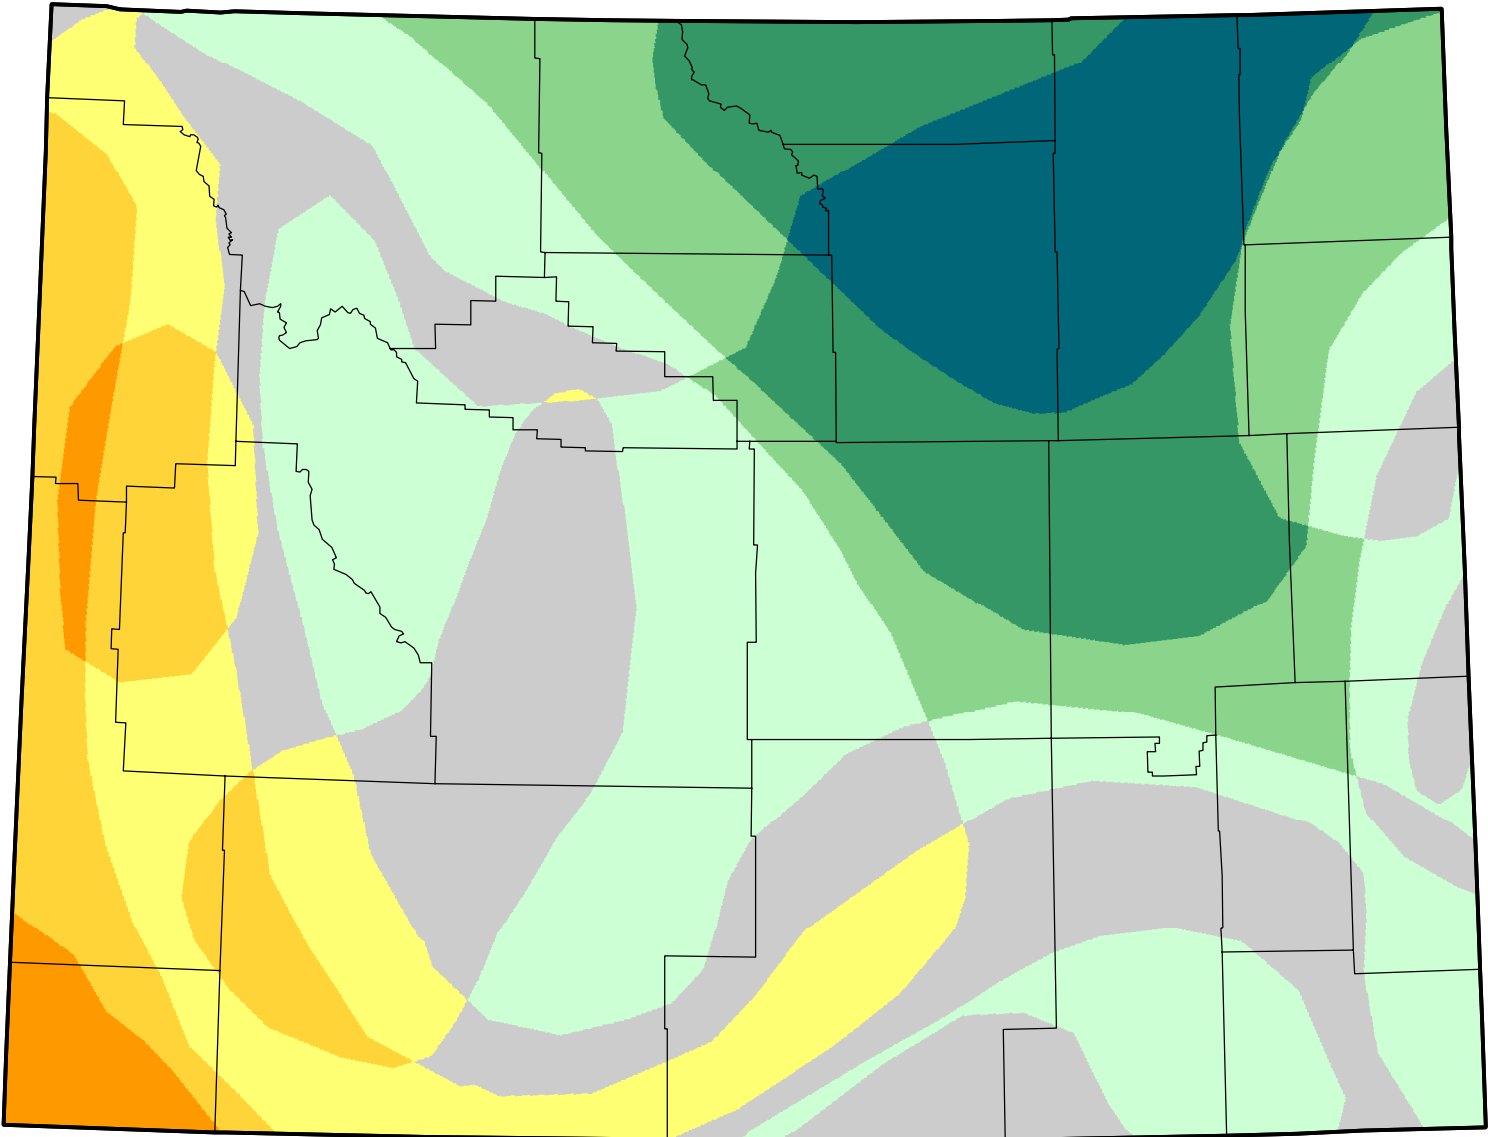

U.S. Drought Monitor Class Change - Wyoming

Start of Calendar Year

July 24, 2007
compared to
January 4, 2007

droughtmonitor.unl.edu

-  5 Class Degradation
-  4 Class Degradation
-  3 Class Degradation
-  2 Class Degradation
-  1 Class Degradation
-  No Change
-  1 Class Improvement
-  2 Class Improvement
-  3 Class Improvement
-  4 Class Improvement
-  5 Class Improvement