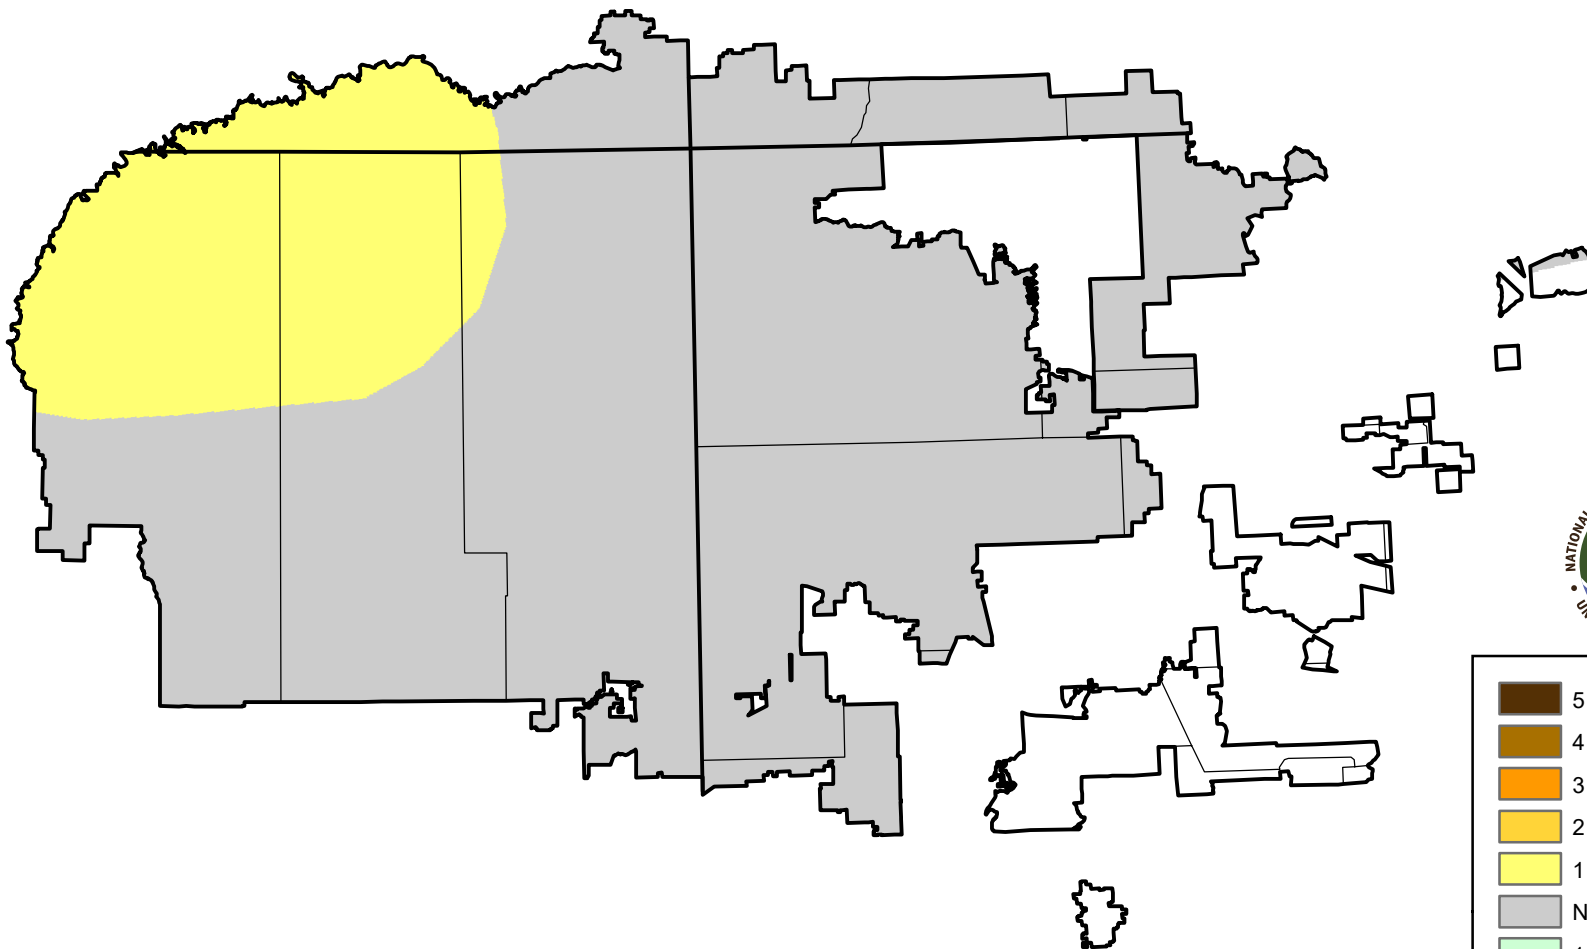

# U.S. Drought Monitor Class Change - 4 Corners

4 Week

July 31, 2007  
compared to  
July 5, 2007

[droughtmonitor.unl.edu](http://droughtmonitor.unl.edu)

- 5 Class Degradation
- 4 Class Degradation
- 3 Class Degradation
- 2 Class Degradation
- 1 Class Degradation
- No Change
- 1 Class Improvement
- 2 Class Improvement
- 3 Class Improvement
- 4 Class Improvement
- 5 Class Improvement