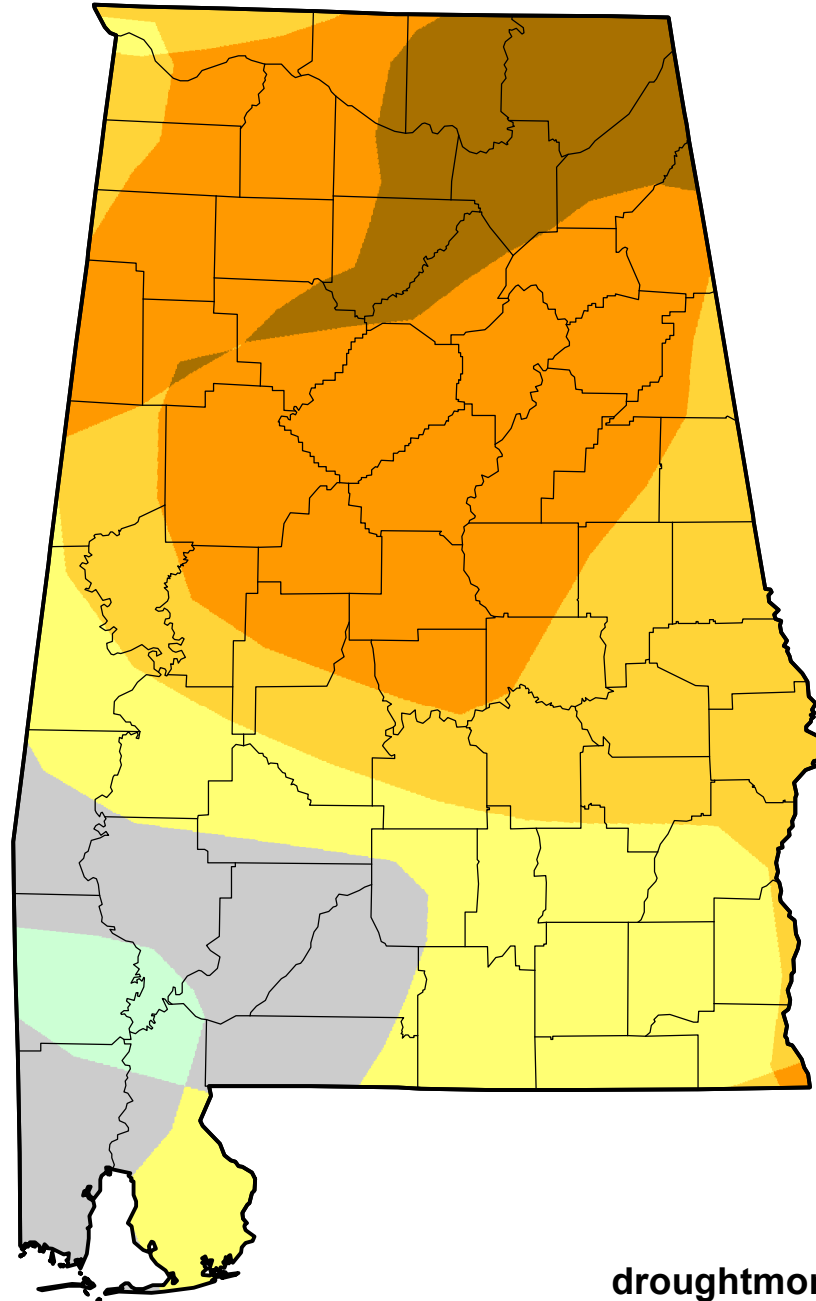

U.S. Drought Monitor Class Change - Alabama

Start of Water Year

July 31, 2007
compared to
September 28, 2006

droughtmonitor.unl.edu

-  5 Class Degradation
-  4 Class Degradation
-  3 Class Degradation
-  2 Class Degradation
-  1 Class Degradation
-  No Change
-  1 Class Improvement
-  2 Class Improvement
-  3 Class Improvement
-  4 Class Improvement
-  5 Class Improvement