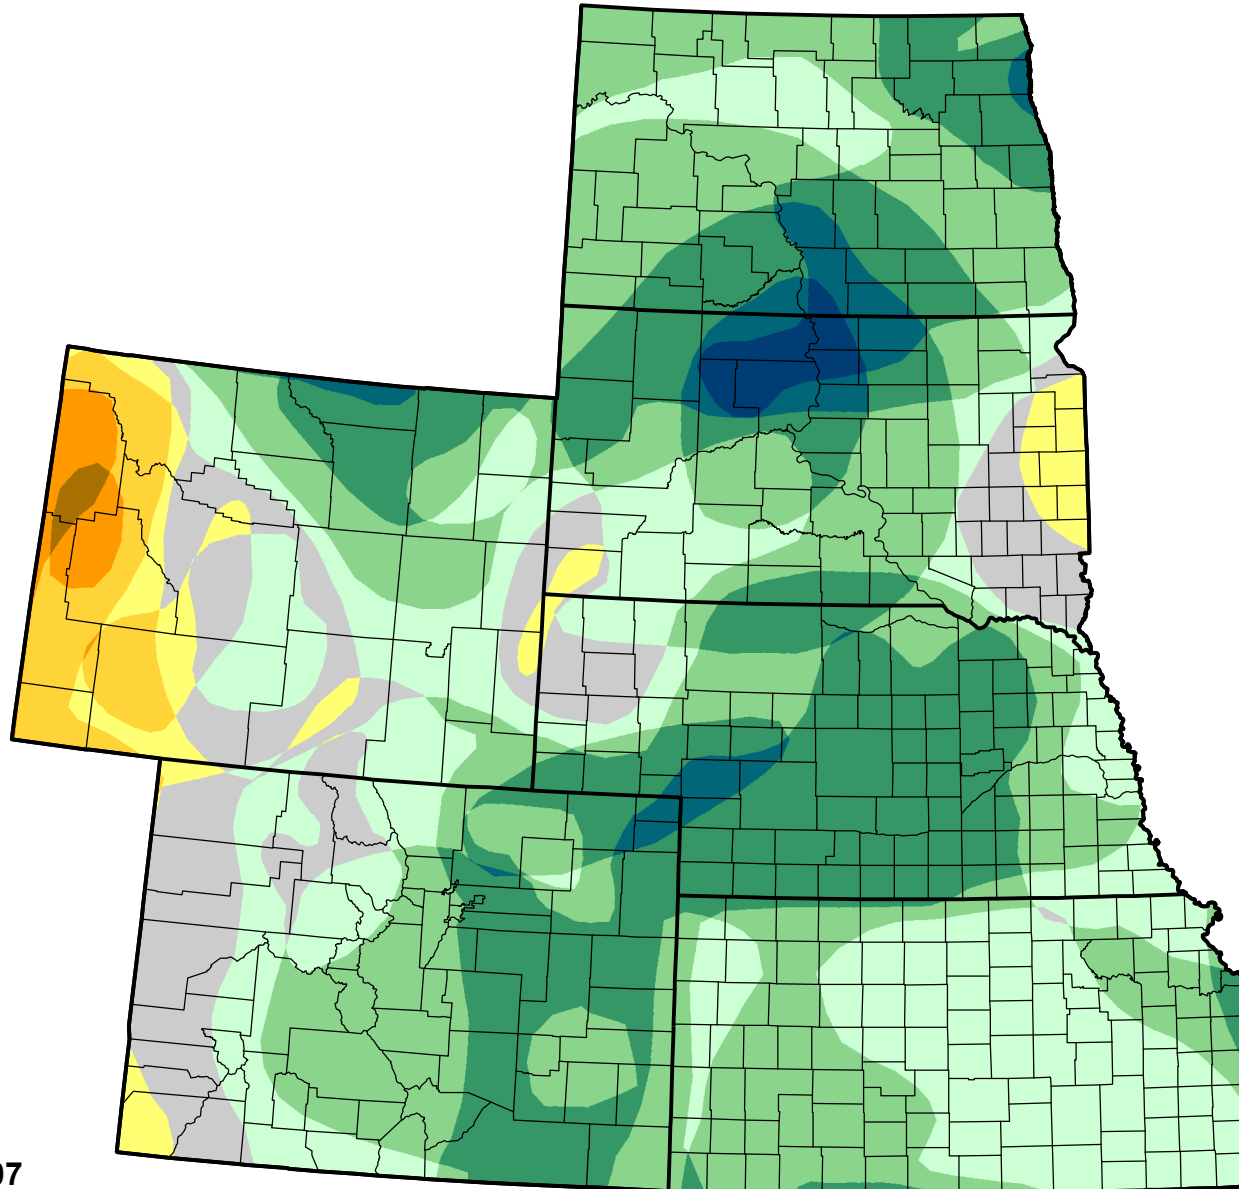

# U.S. Drought Monitor Class Change - High Plains

## 52 Week

July 31, 2007  
compared to  
August 3, 2006

[droughtmonitor.unl.edu](http://droughtmonitor.unl.edu)

-  5 Class Degradation
-  4 Class Degradation
-  3 Class Degradation
-  2 Class Degradation
-  1 Class Degradation
-  No Change
-  1 Class Improvement
-  2 Class Improvement
-  3 Class Improvement
-  4 Class Improvement
-  5 Class Improvement