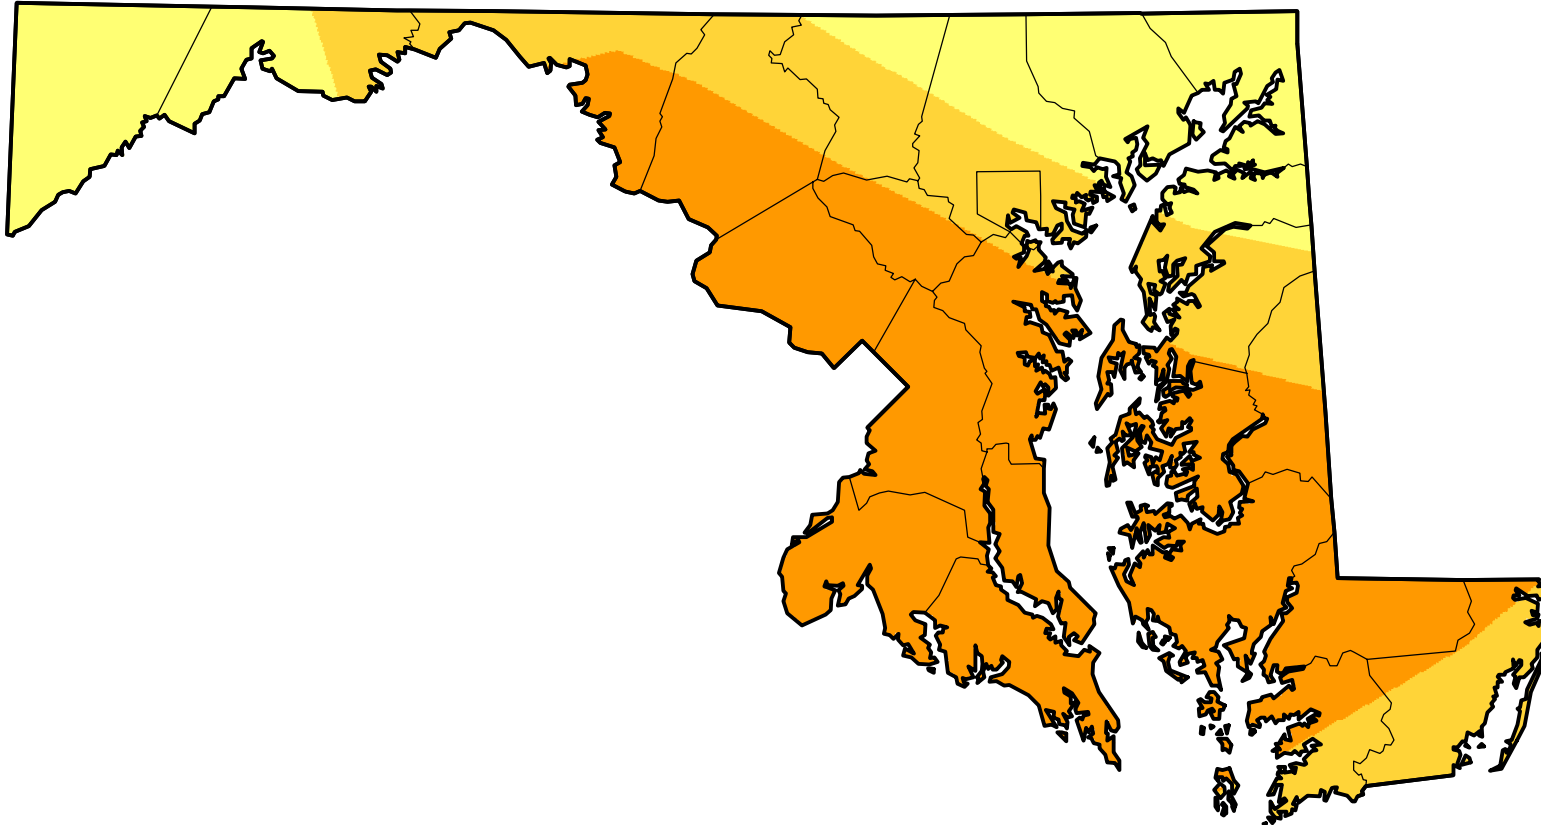

U.S. Drought Monitor Class Change - Maryland

13 Week

July 31, 2007
compared to
May 3, 2007

droughtmonitor.unl.edu