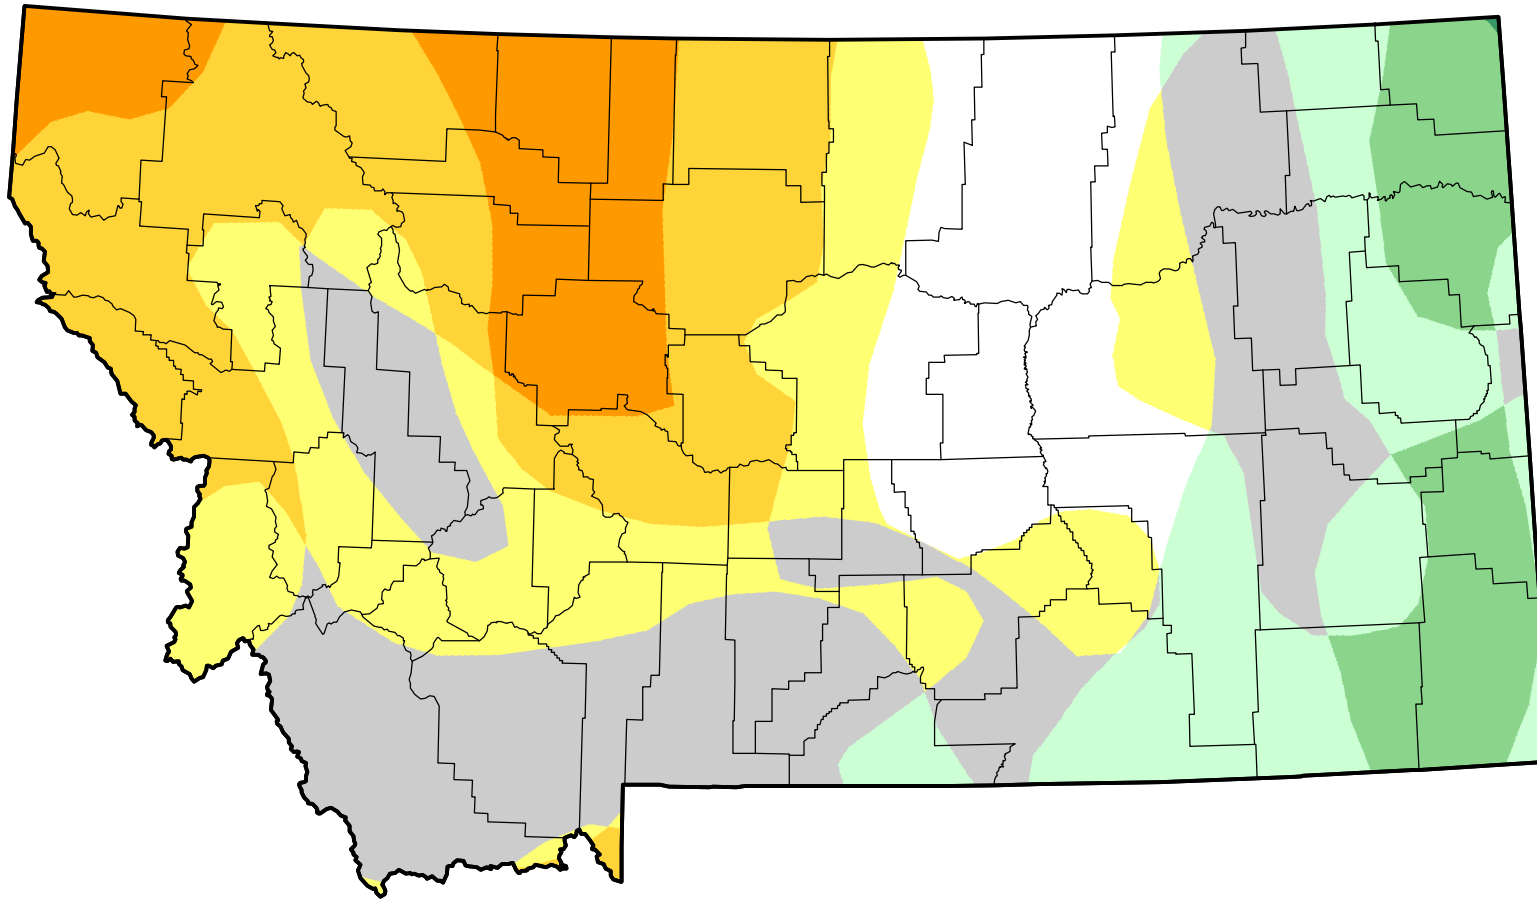

U.S. Drought Monitor Class Change - Montana

13 Week

July 31, 2007
compared to
May 3, 2007

droughtmonitor.unl.edu

-  5 Class Degradation
-  4 Class Degradation
-  3 Class Degradation
-  2 Class Degradation
-  1 Class Degradation
-  No Change
-  1 Class Improvement
-  2 Class Improvement
-  3 Class Improvement
-  4 Class Improvement
-  5 Class Improvement