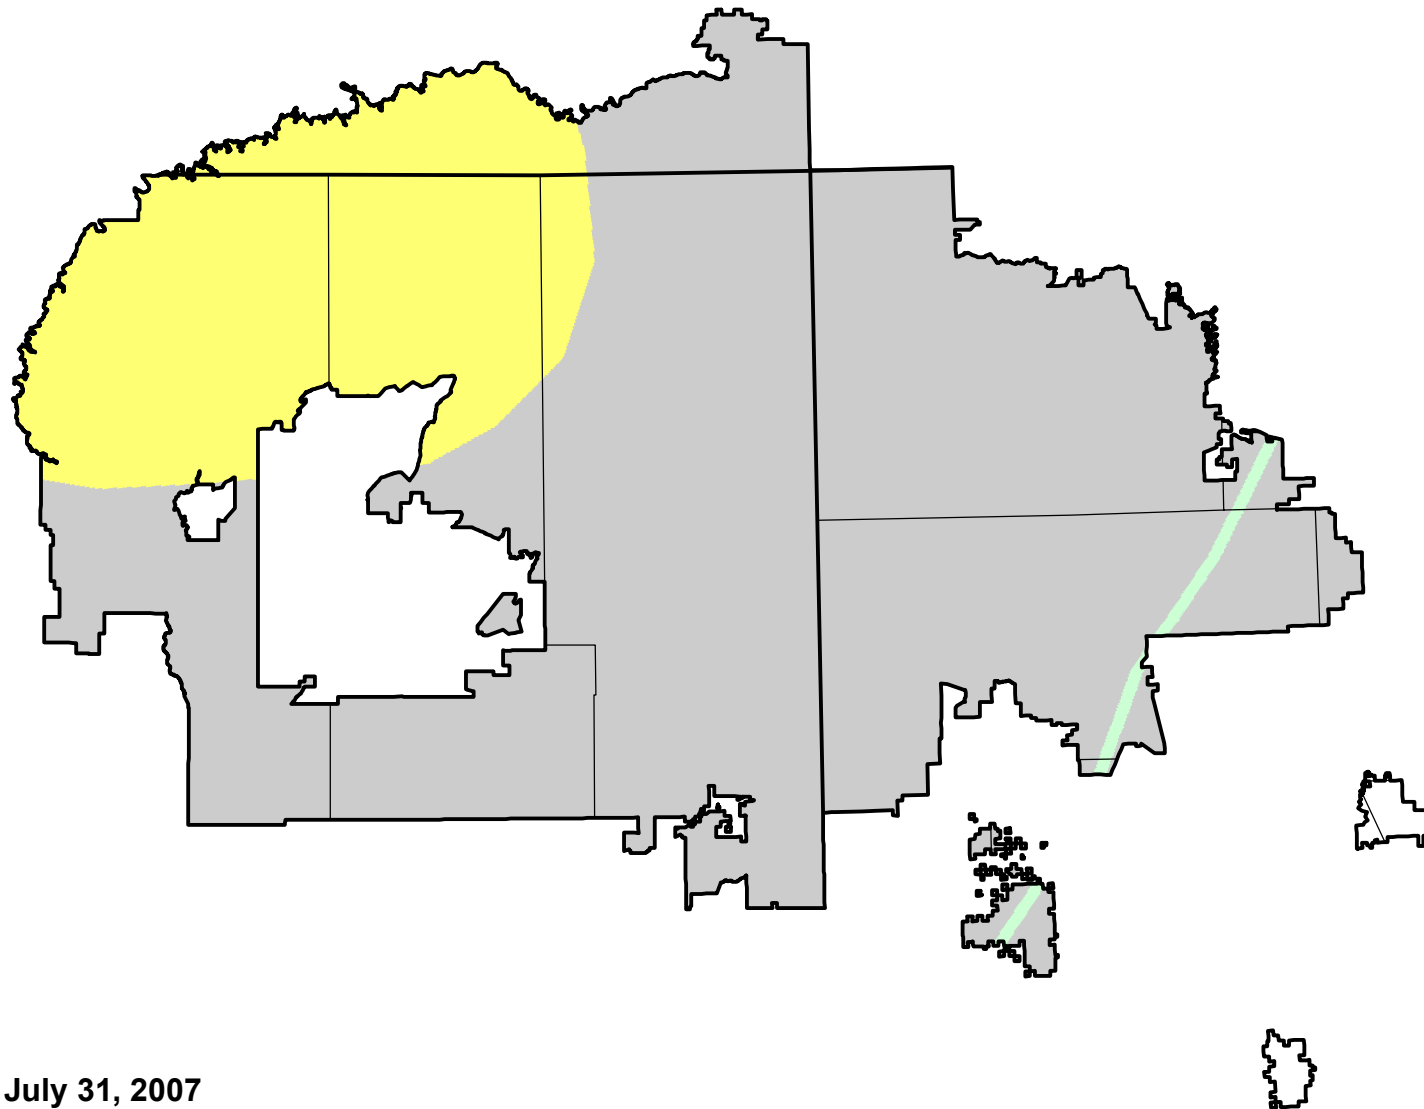

U.S. Drought Monitor Class Change - Navajo

13 Week

July 31, 2007
compared to
May 3, 2007

droughtmonitor.unl.edu

- | | |
|---|---------------------|
|  | 5 Class Degradation |
|  | 4 Class Degradation |
|  | 3 Class Degradation |
|  | 2 Class Degradation |
|  | 1 Class Degradation |
|  | No Change |
|  | 1 Class Improvement |
|  | 2 Class Improvement |
|  | 3 Class Improvement |
|  | 4 Class Improvement |
|  | 5 Class Improvement |