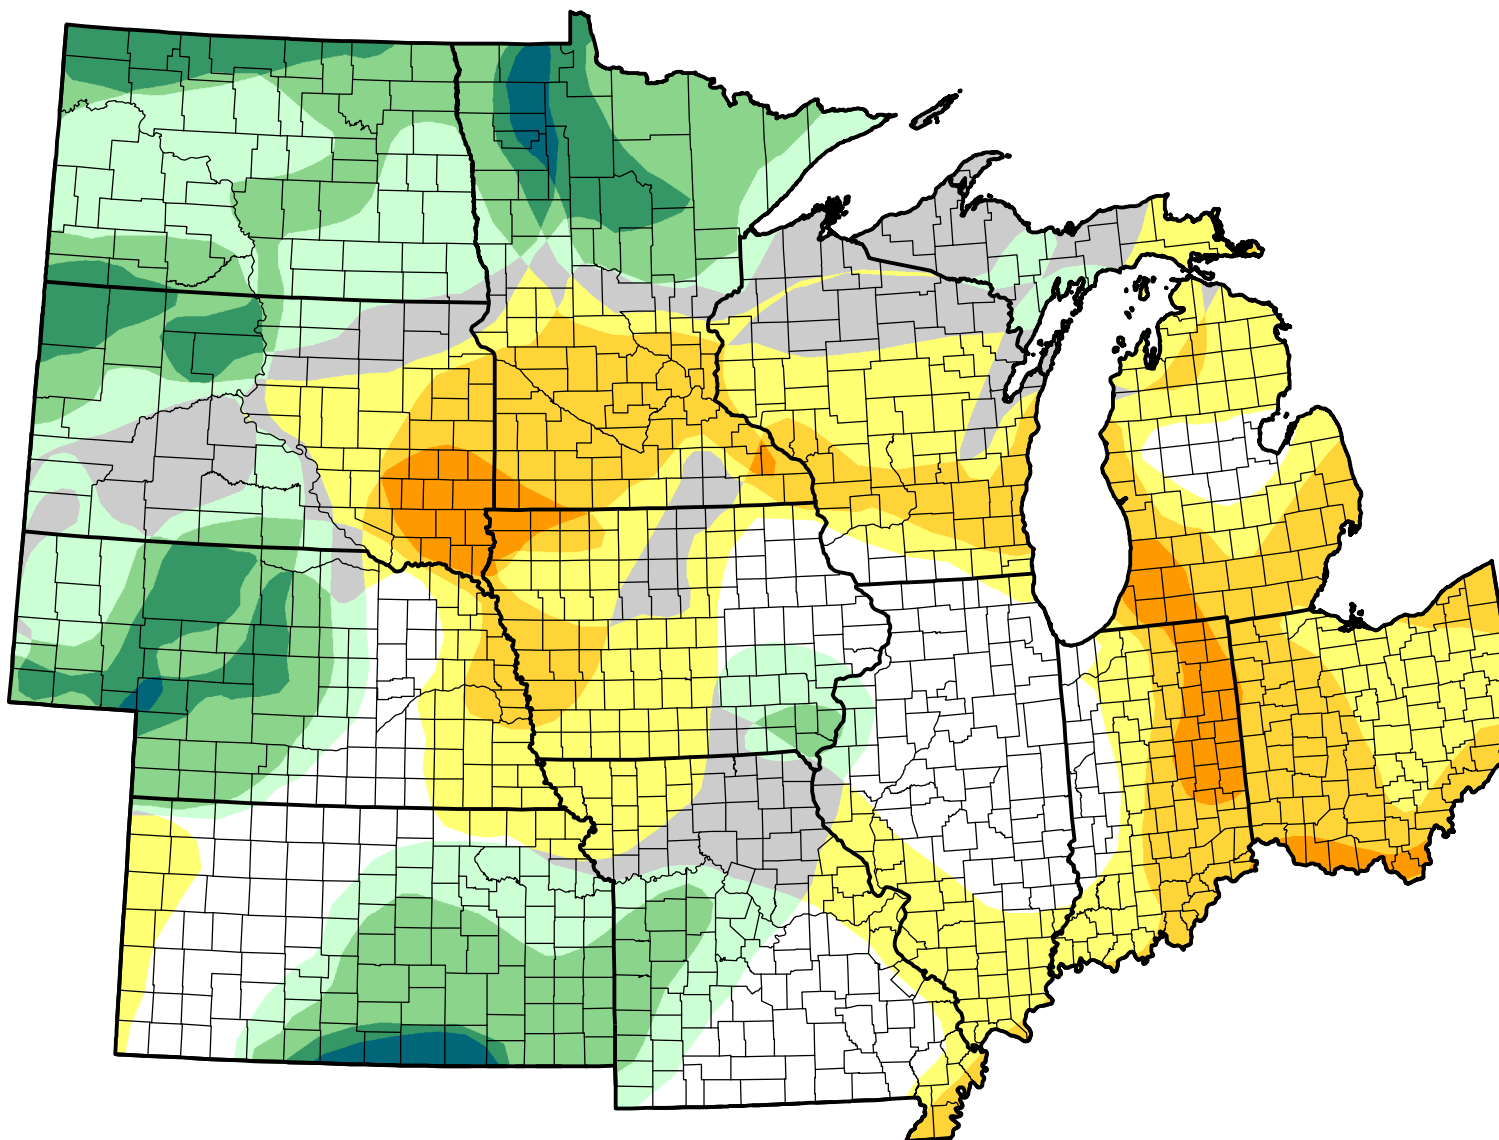

# U.S. Drought Monitor Class Change - U2U North Central States

Start of Calendar Year

July 31, 2007  
compared to  
January 4, 2007

[droughtmonitor.unl.edu](http://droughtmonitor.unl.edu)

- 5 Class Degradation
- 4 Class Degradation
- 3 Class Degradation
- 2 Class Degradation
- 1 Class Degradation
- No Change
- 1 Class Improvement
- 2 Class Improvement
- 3 Class Improvement
- 4 Class Improvement
- 5 Class Improvement