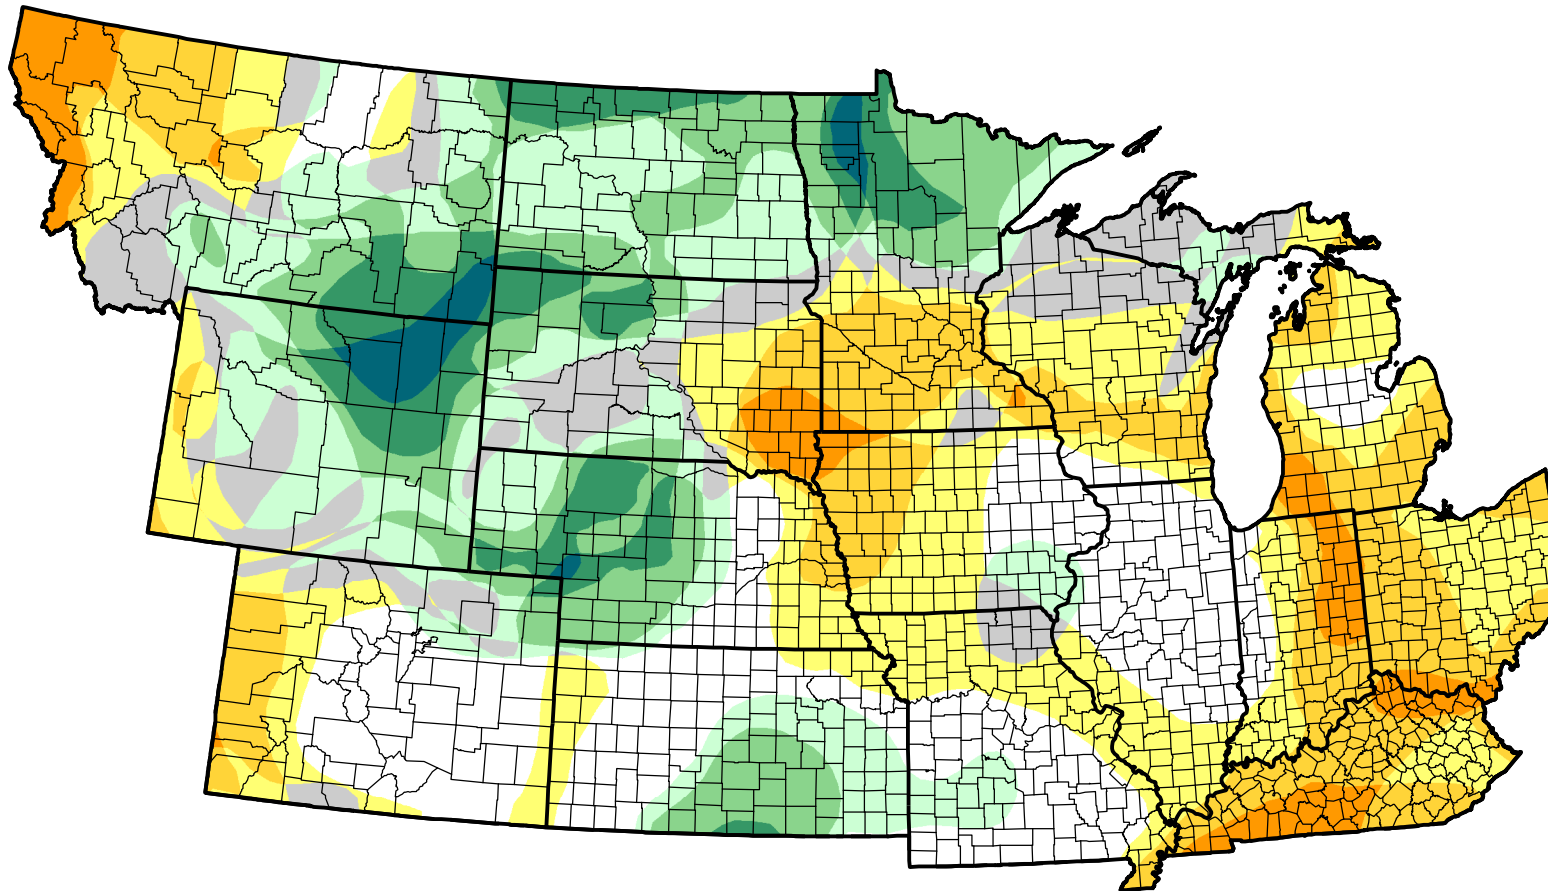

U.S. Drought Monitor Class Change - NWS Central 26 Week

July 31, 2007
compared to
February 1, 2007

droughtmonitor.unl.edu

-  5 Class Degradation
-  4 Class Degradation
-  3 Class Degradation
-  2 Class Degradation
-  1 Class Degradation
-  No Change
-  1 Class Improvement
-  2 Class Improvement
-  3 Class Improvement
-  4 Class Improvement
-  5 Class Improvement