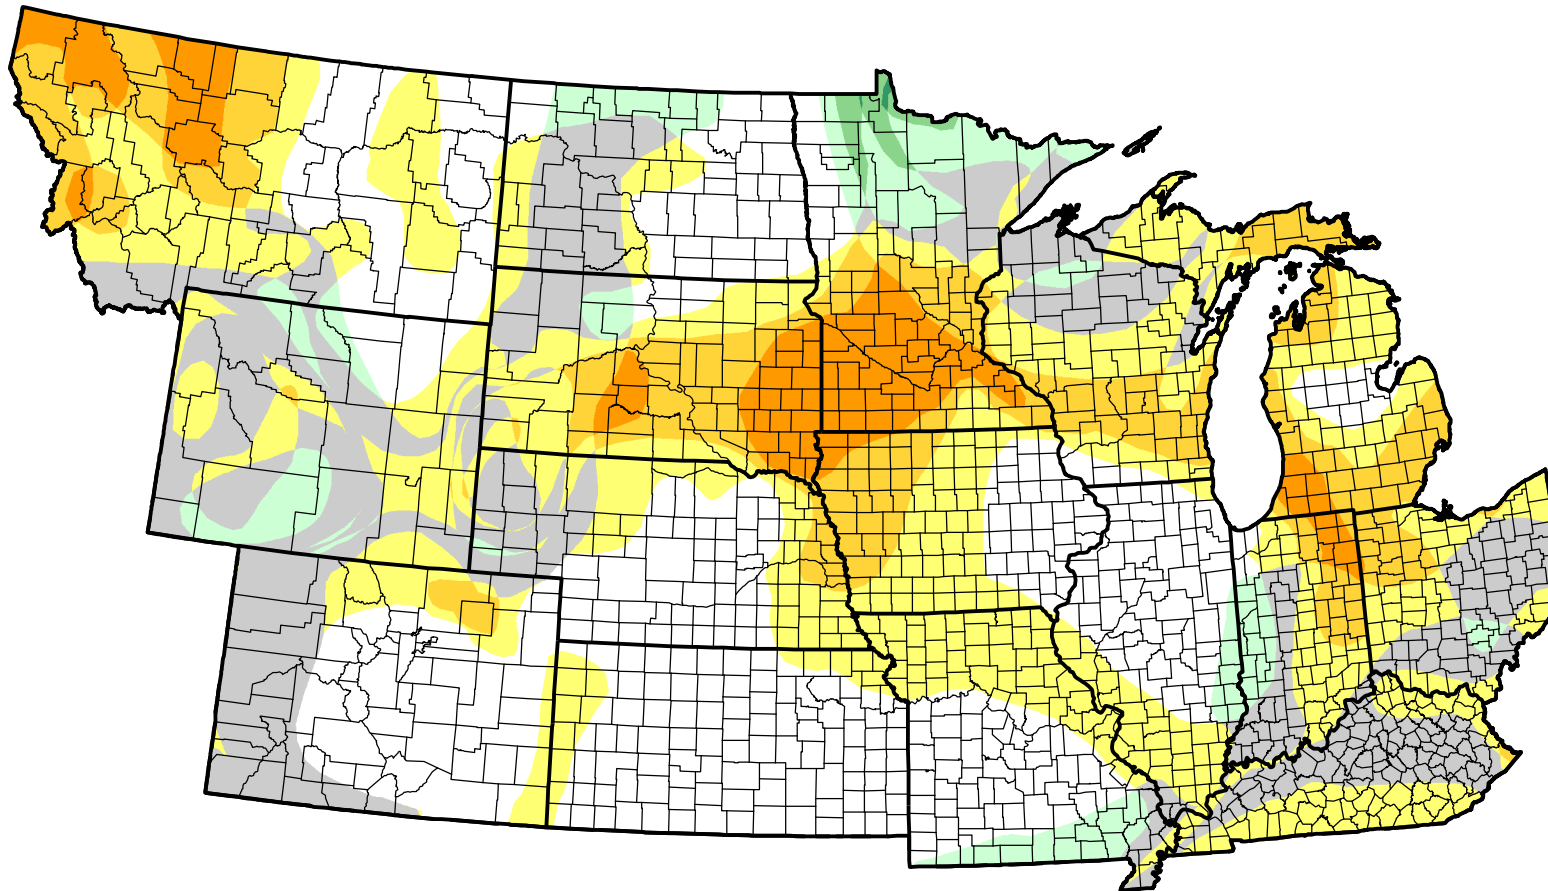

U.S. Drought Monitor Class Change - NWS Central 8 Week

July 31, 2007
compared to
June 7, 2007

droughtmonitor.unl.edu

-  5 Class Degradation
-  4 Class Degradation
-  3 Class Degradation
-  2 Class Degradation
-  1 Class Degradation
-  No Change
-  1 Class Improvement
-  2 Class Improvement
-  3 Class Improvement
-  4 Class Improvement
-  5 Class Improvement